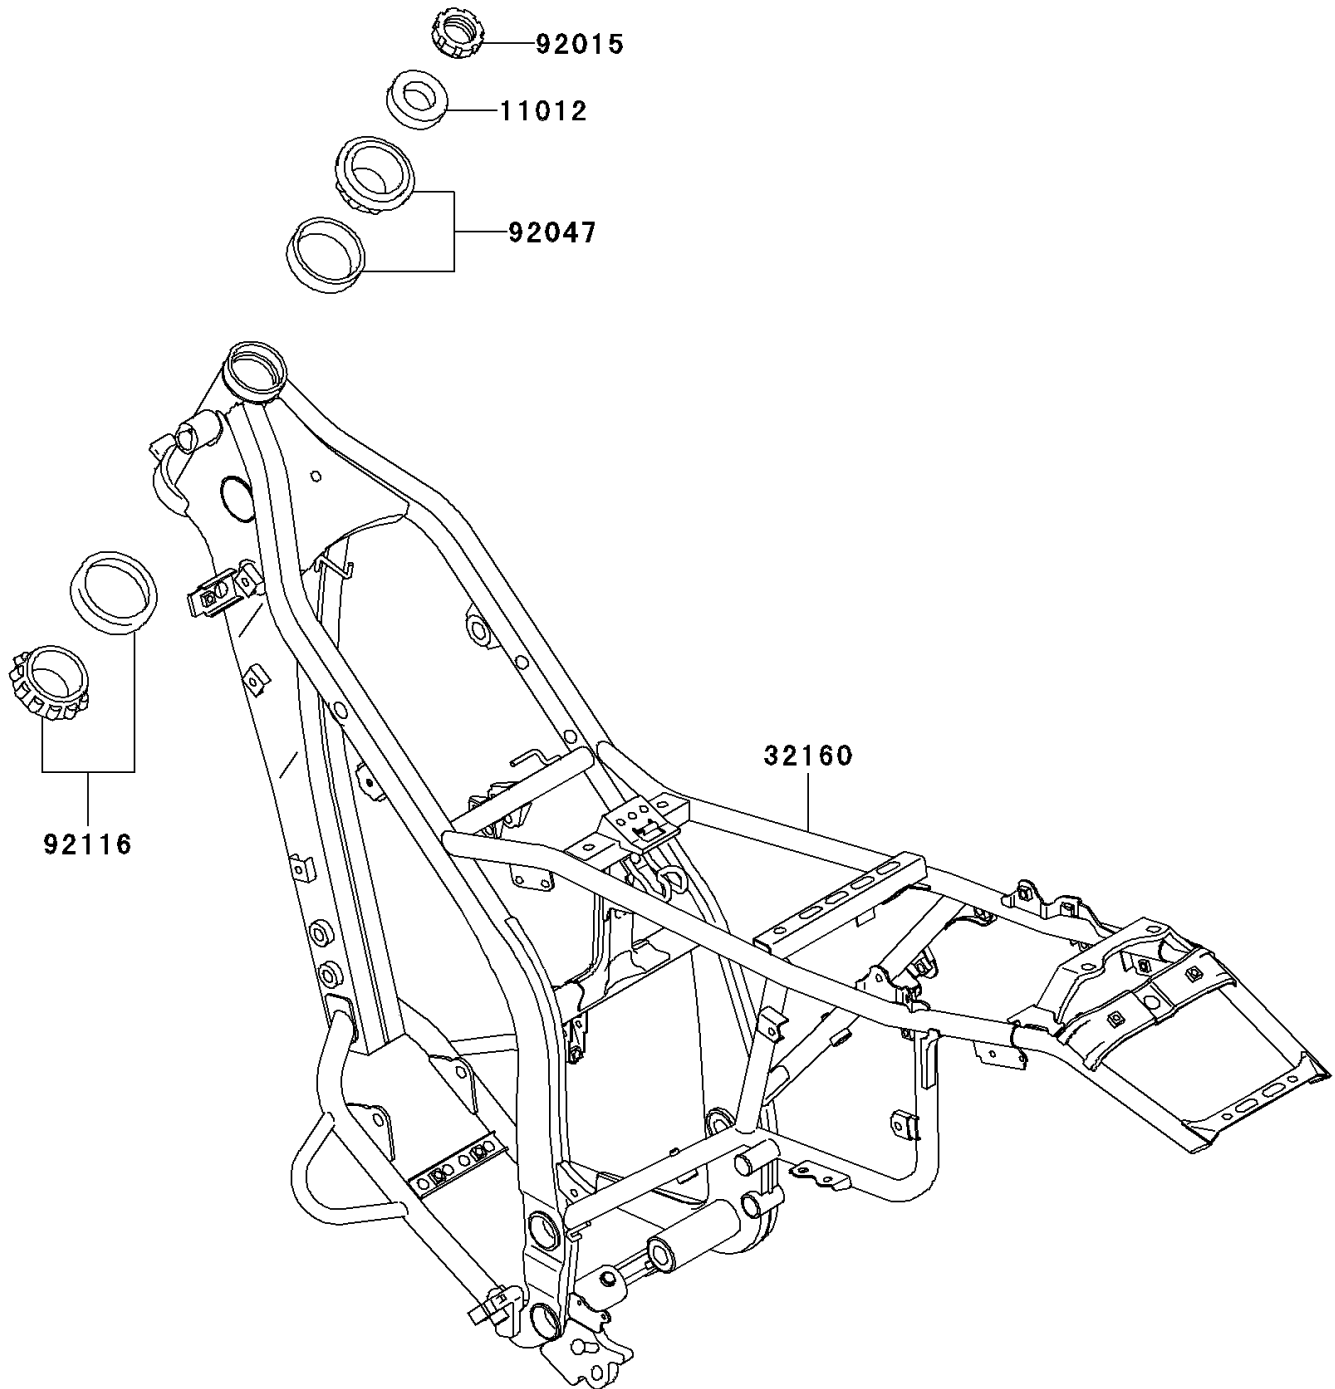

# 2006 KLX250S PARTS DIAGRAM

Frame

F2120

## 2006 KLX250S PARTS LIST

### Frame

ITEM NAME	PART NUMBER	QUANTITY
CAP,STEERING STEM (Ref # 11012)	11012-1762	1
FRAME-COMP,P.SILVER (Ref # 32160)	32160-0149-458	1
NUT,25MM,T=12 (Ref # 92015)	92015-1546	1
RACE,ROLLER,32005JR RS (Ref # 92047)	92047-017	1
BEARING-ROLLER,HI-CAP32006JRRS (Ref # 92116)	92116-1069	1