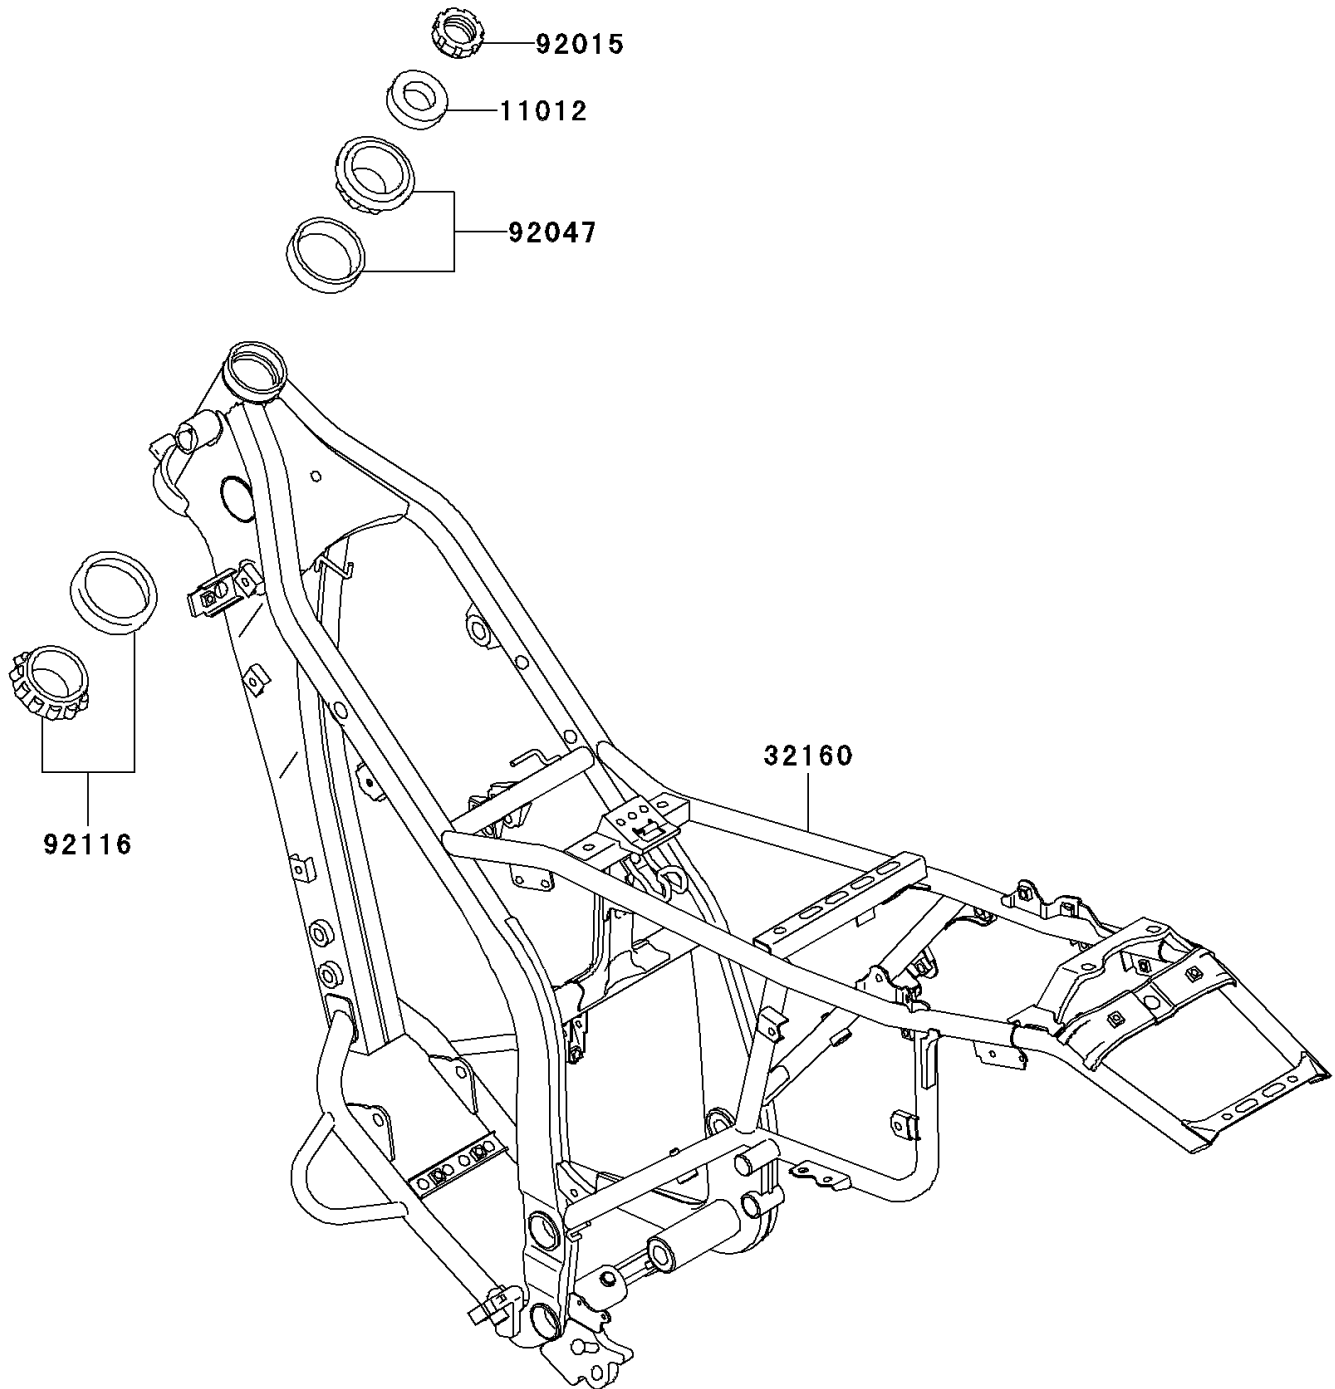

2006 KLX250S PARTS DIAGRAM

Frame

F2120

2006 KLX250S PARTS LIST

Frame

ITEM NAME	PART NUMBER	QUANTITY
CAP,STEERING STEM (Ref # 11012)	11012-1762	1
FRAME-COMP,P.SILVER (Ref # 32160)	32160-0149-458	1
NUT,25MM,T=12 (Ref # 92015)	92015-1546	1
RACE,ROLLER,32005JR RS (Ref # 92047)	92047-017	1
BEARING-ROLLER,HI-CAP32006JRRS (Ref # 92116)	92116-1069	1