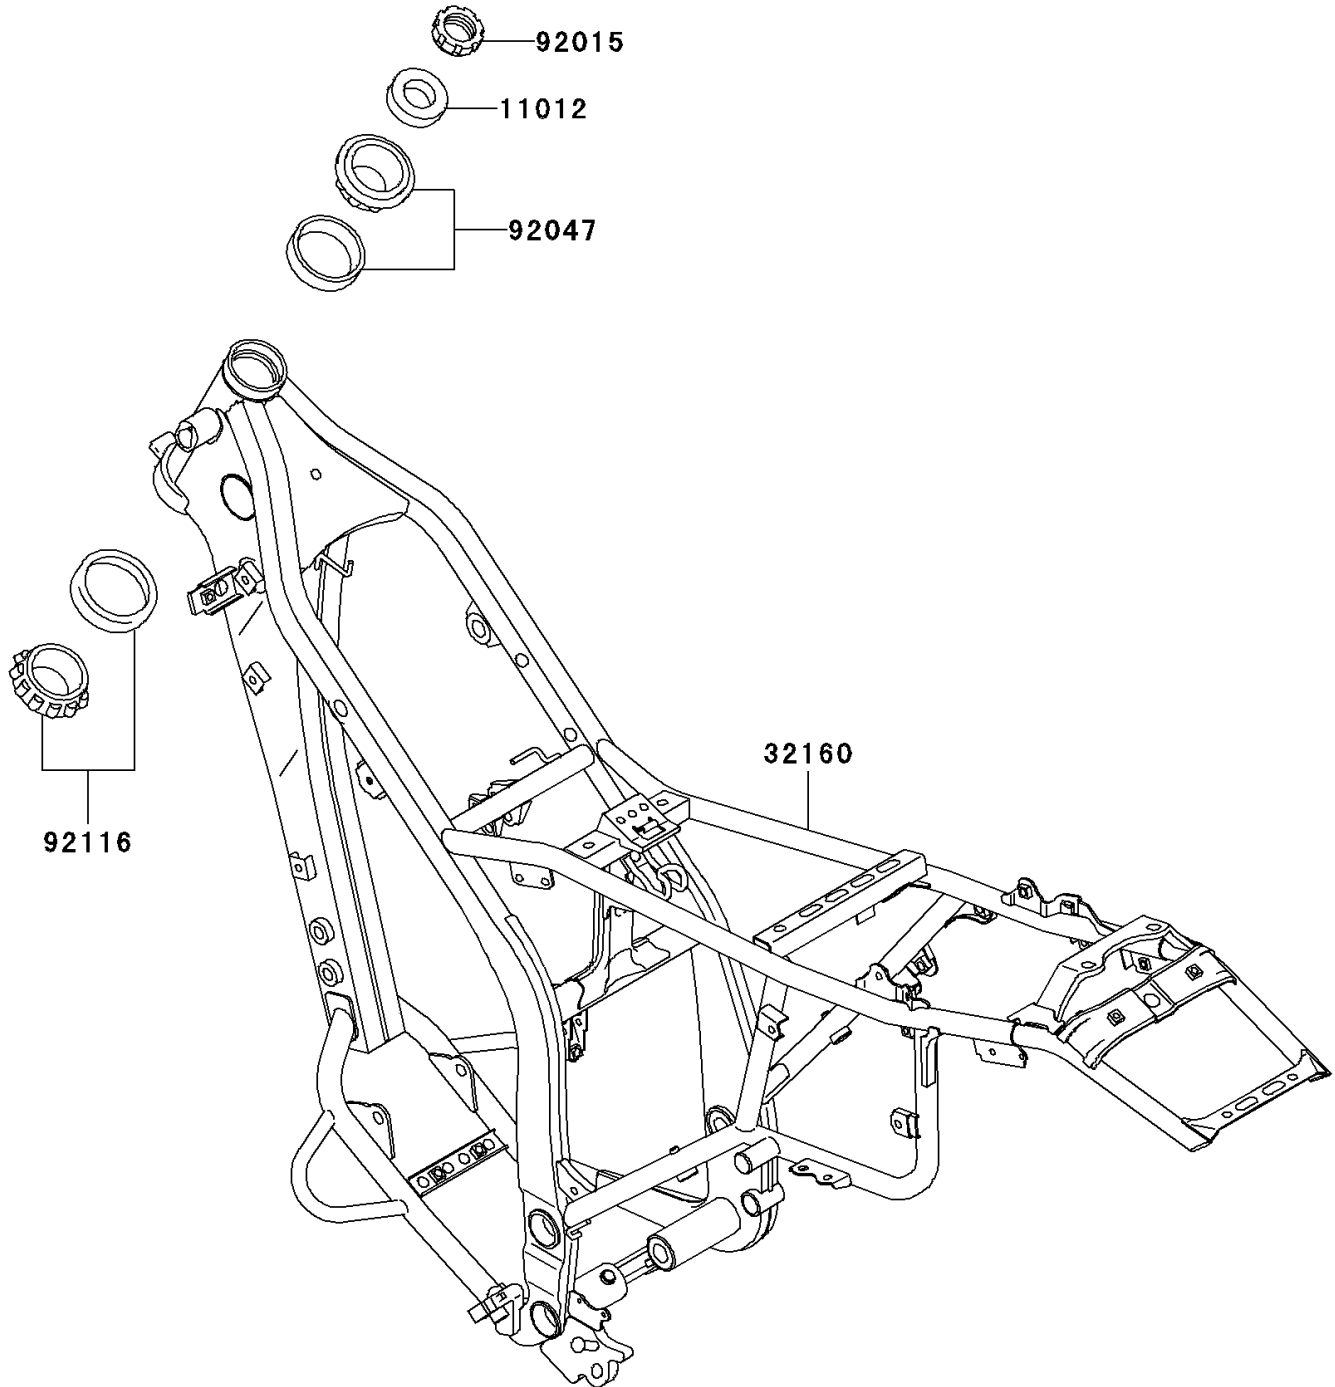

# 2006 KLX250S PARTS DIAGRAM

Frame

F2120

## 2006 KLX250S PARTS LIST

### Frame

ITEM NAME	PART NUMBER	QUANTITY
CAP,STEERING STEM (Ref # 11012)	11012-1762	1
FRAME-COMP,P.SILVER (Ref # 32160)	32160-0149-458	1
NUT,25MM,T=12 (Ref # 92015)	92015-1546	1
RACE,ROLLER,32005JR RS (Ref # 92047)	92047-017	1
BEARING-ROLLER,HI-CAP32006JRRS (Ref # 92116)	92116-1069	1