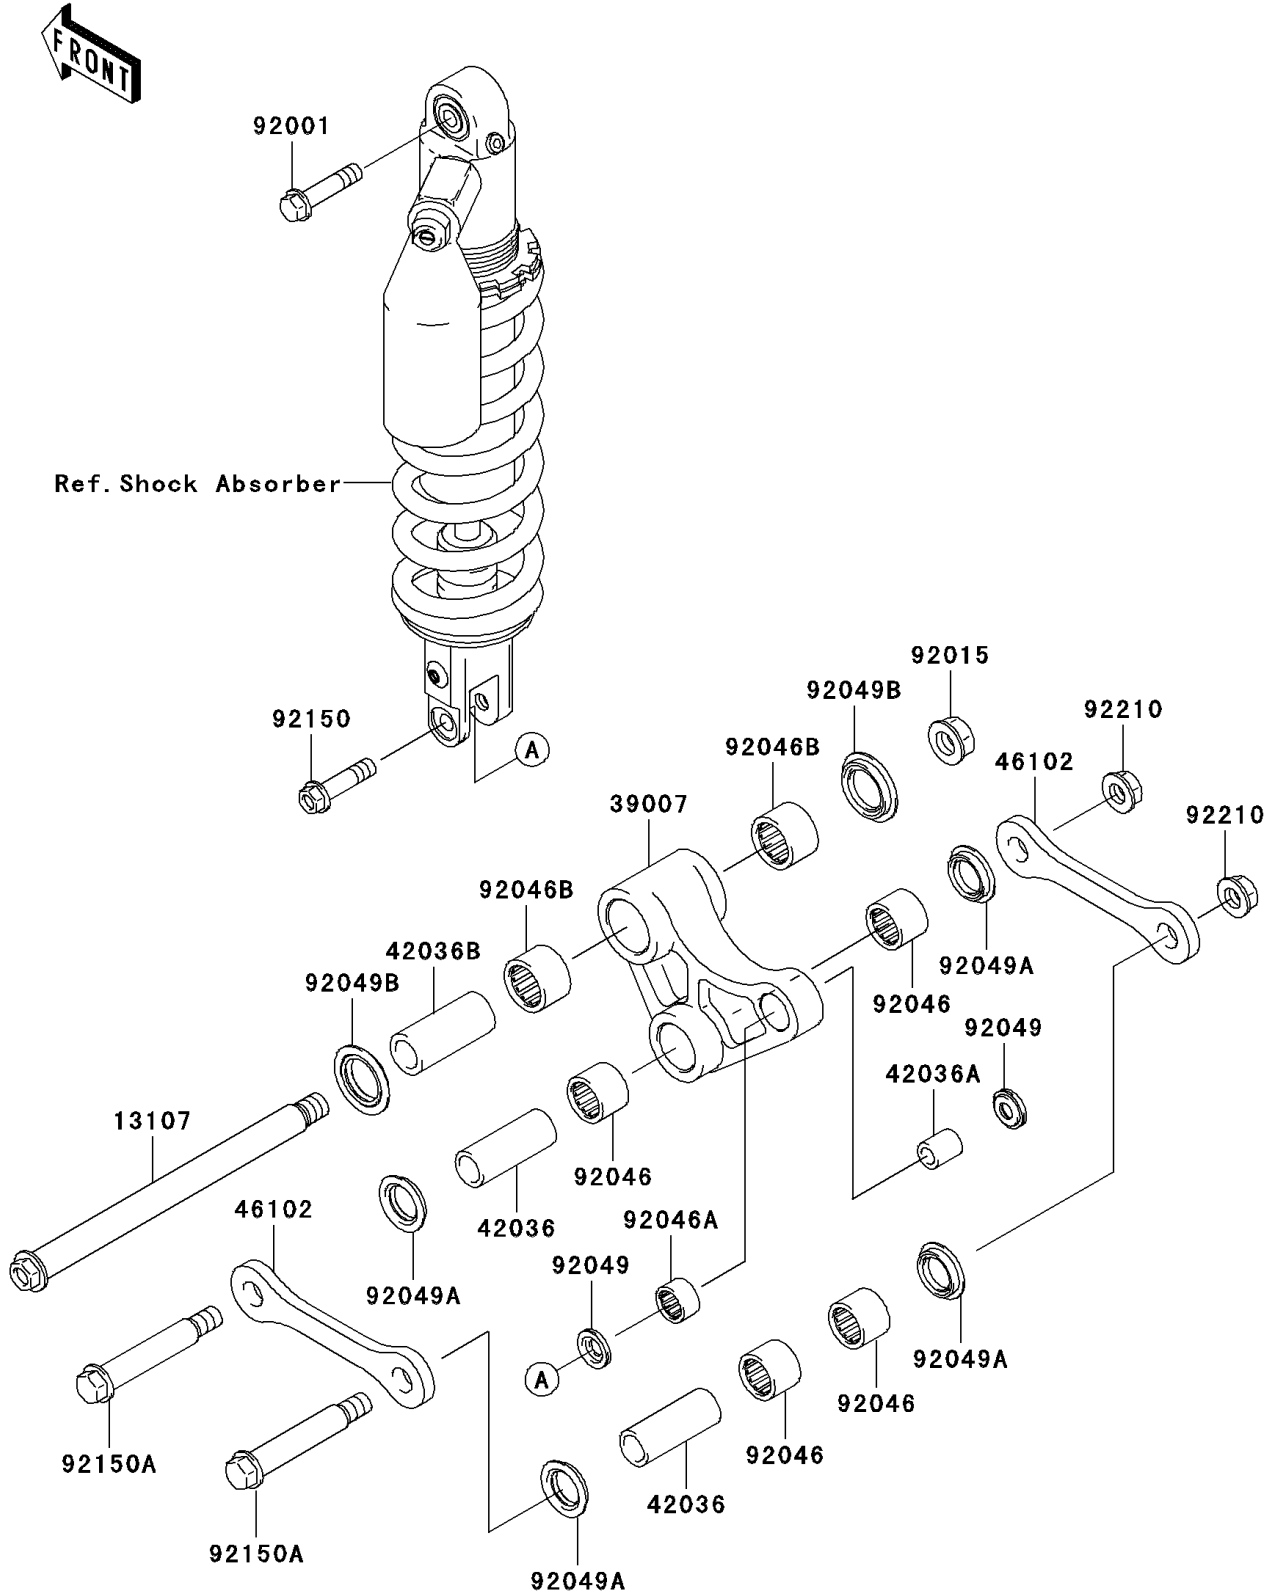

# 2006 KLX250S PARTS DIAGRAM

Rear Suspension

F2150

# 2006 KLX250S PARTS LIST

Rear Suspension

ITEM NAME	PART NUMBER	QUANTITY
-----------	-------------	----------