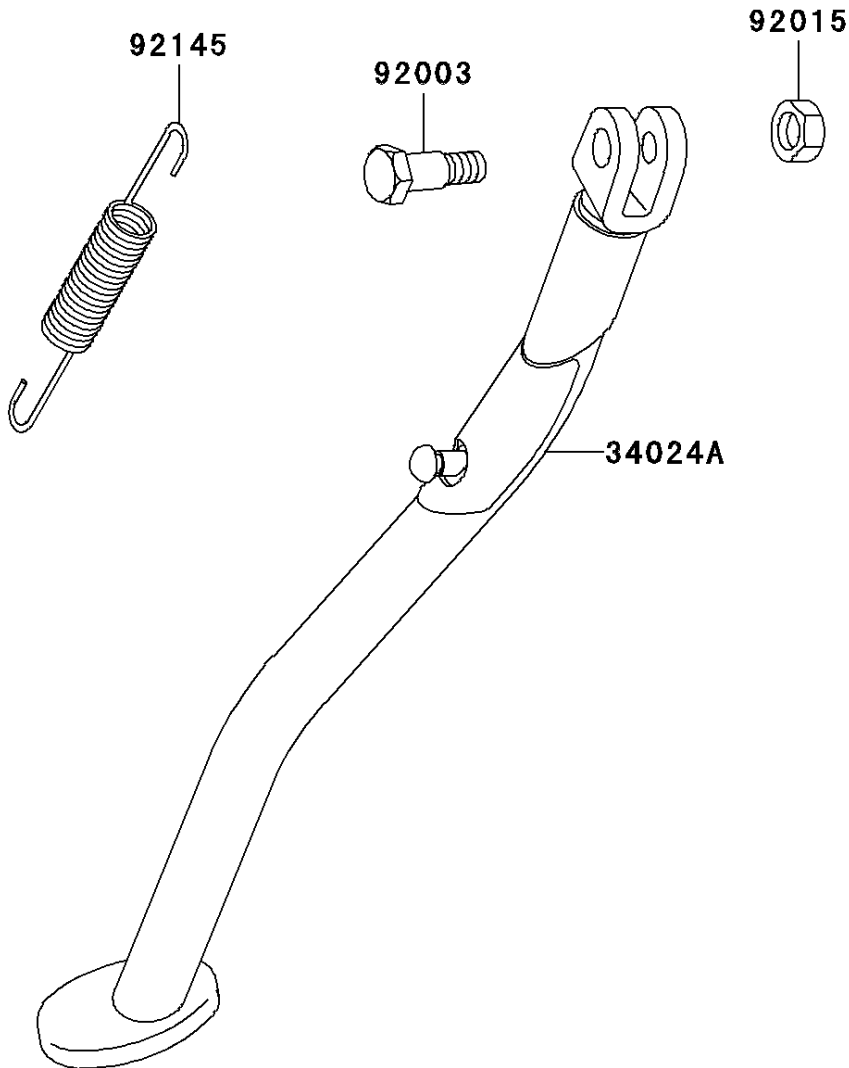

2006 KLX250S PARTS DIAGRAM

Stand(s)

F2190

2006 KLX250S PARTS LIST

Stand(s)

ITEM NAME	PART NUMBER	QUANTITY
STAND-SIDE,P.SILVER (Ref # 34024A)	34024-1311-458	1
BOLT,SIDE STAND (Ref # 92003)	92003-157	1
NUT,LOCK,10MM,BLACK (Ref # 92015)	92015-1188	1
SPRING,SIDE STAND (Ref # 92145)	92145-0116	1