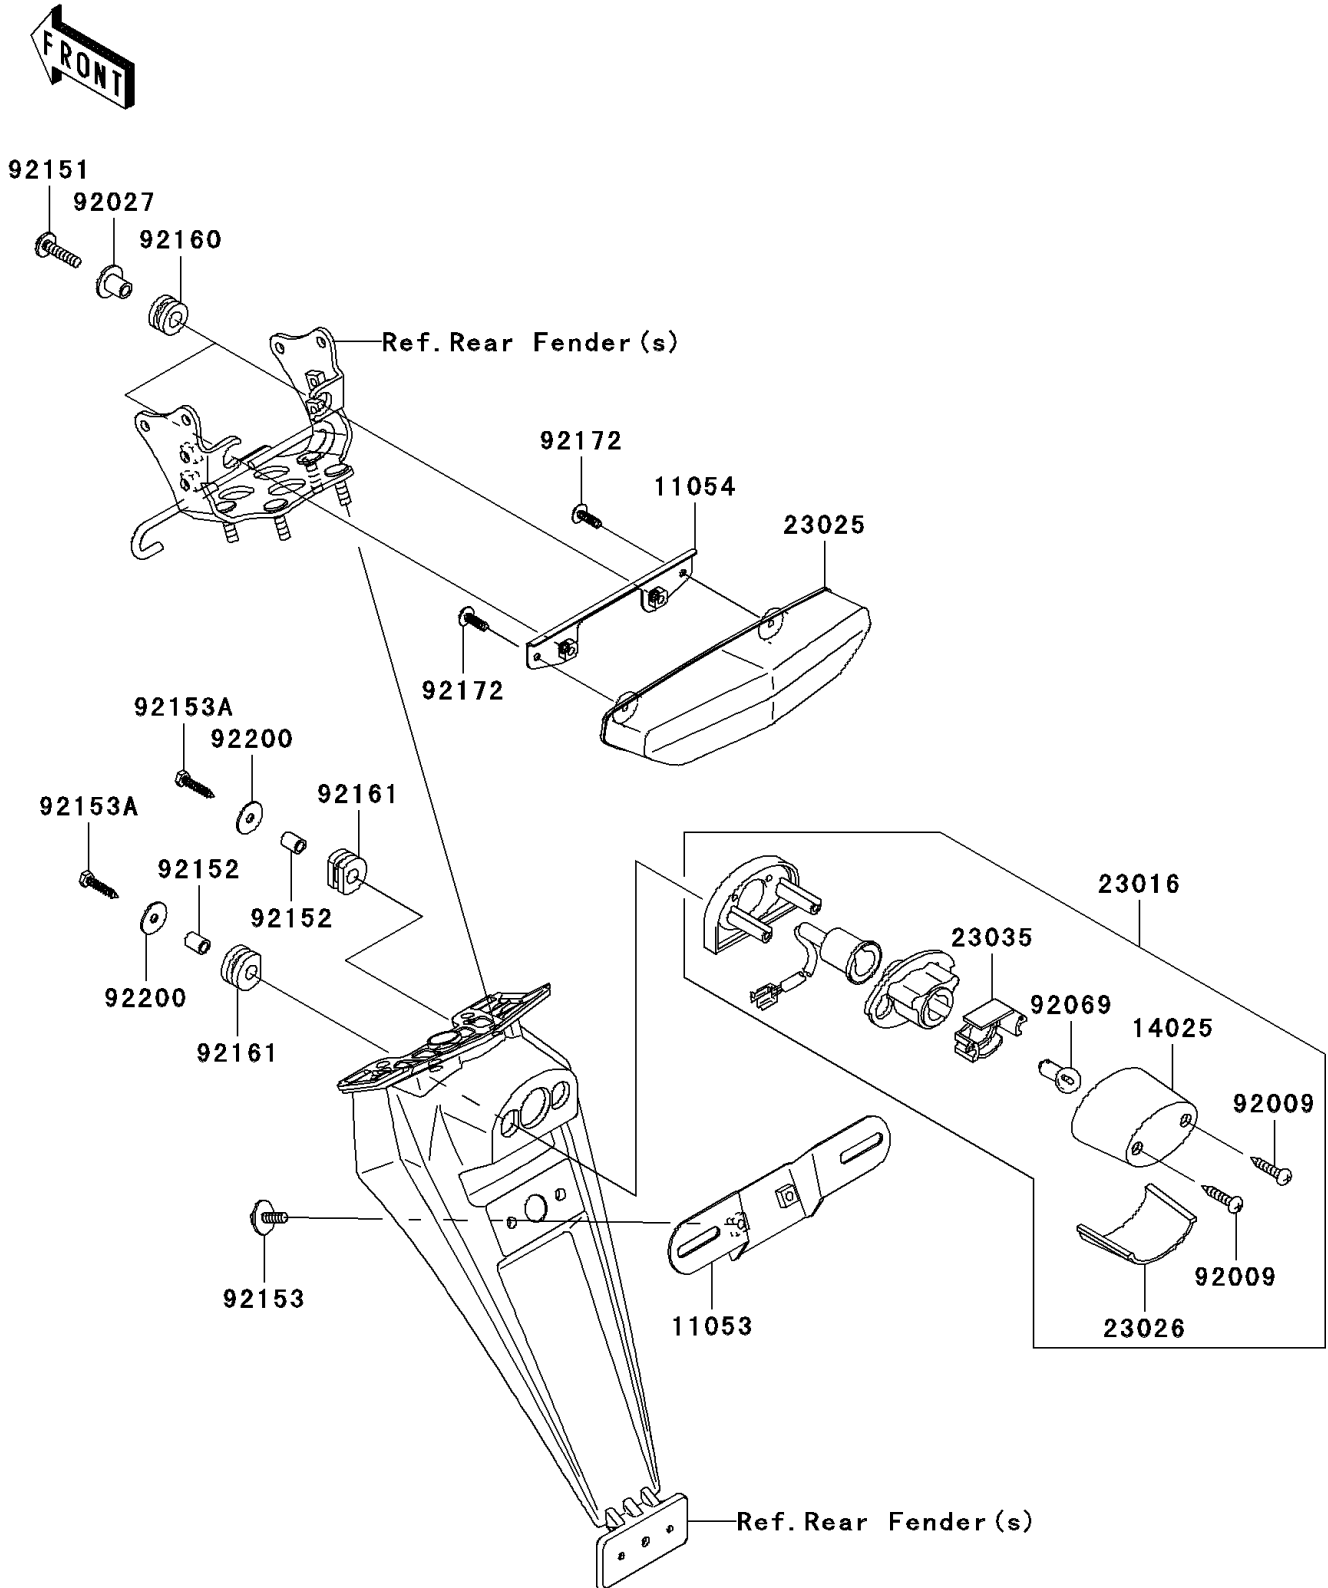

2007 Ninja® ZX™-6R PARTS DIAGRAM

Taillight(s)

F2720

2007 Ninja® ZX™-6R PARTS LIST

Taillight(s)

ITEM NAME	PART NUMBER	QUANTITY
BRACKET,LICENSE (Ref # 11053)	11053-0400	1
BRACKET,TAIL LAMP (Ref # 11054)	11054-0883	1
COVER,LICENSE LAMP (Ref # 14025)	14025-1725	1
LAMP-ASSY,LICENSE (Ref # 23016)	23016-0014	1
LAMP-TAIL (Ref # 23025)	23025-0035	1
LENS,LICENSE LAMP (Ref # 23026)	23026-1064	1
REFLECTOR-LAMP,LICENSE (Ref # 23035)	23035-1066	1
SCREW,TAPPING,4X20 (Ref # 92009)	92009-1378	2
COLLAR (Ref # 92027)	92027-1183	2
BULB,12V 5W (Ref # 92069)	92069-1055	1
BOLT,SOCKET,6X25 (Ref # 92151)	92151-1611	2
COLLAR,6X9X11.5 (Ref # 92152)	92152-0372	2
BOLT,6X16 (Ref # 92153)	92153-0684	2
BOLT,TAPPING,5X25 (Ref # 92153A)	92153-1424	2
DAMPER (Ref # 92160)	92160-1167	2
DAMPER (Ref # 92161)	92161-1313	2
SCREW,TAPPING,5X16 (Ref # 92172)	92172-0175	2
WASHER,5.5X20X1.2 (Ref # 92200)	92200-0284	2