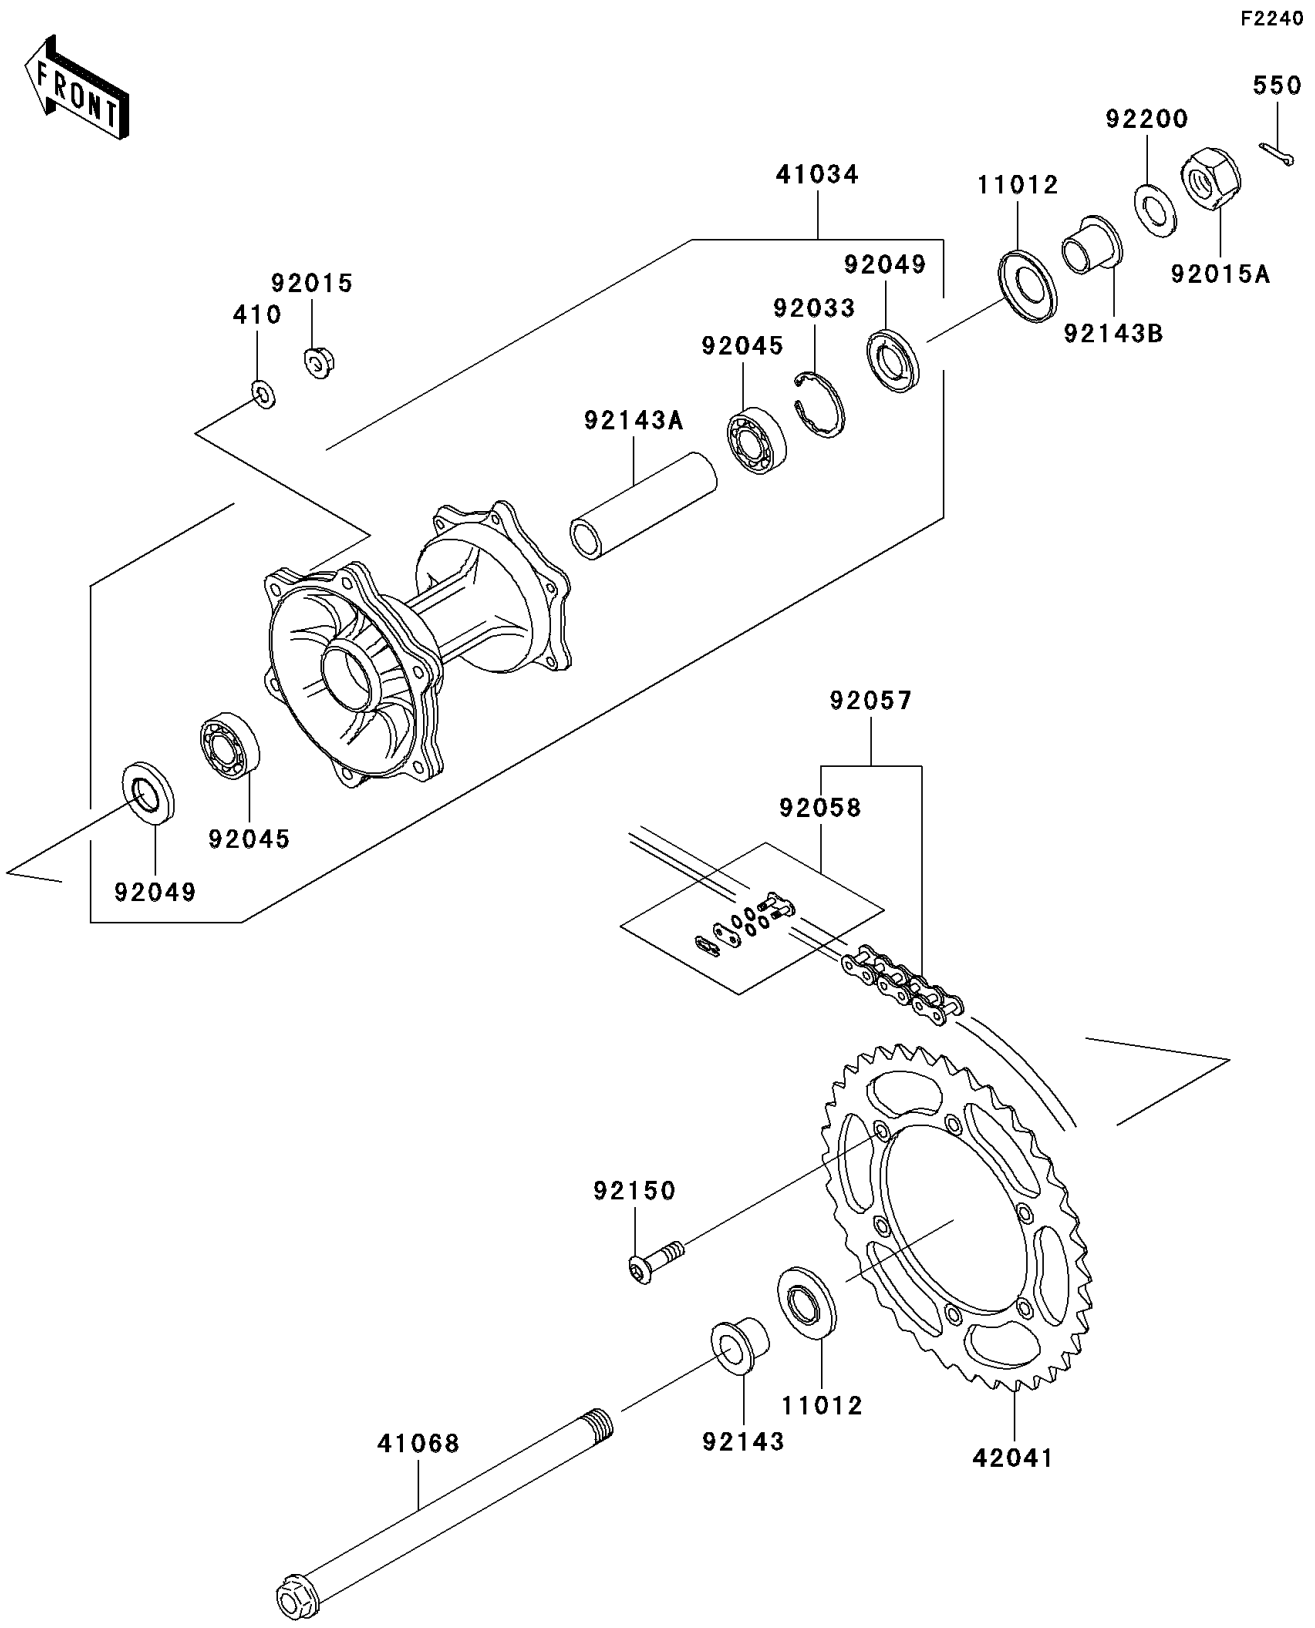

# 2006 KLX250S PARTS DIAGRAM

Rear Hub

## 2006 KLX250S PARTS LIST

Rear Hub

ITEM NAME	PART NUMBER	QUANTITY
-----------	-------------	----------