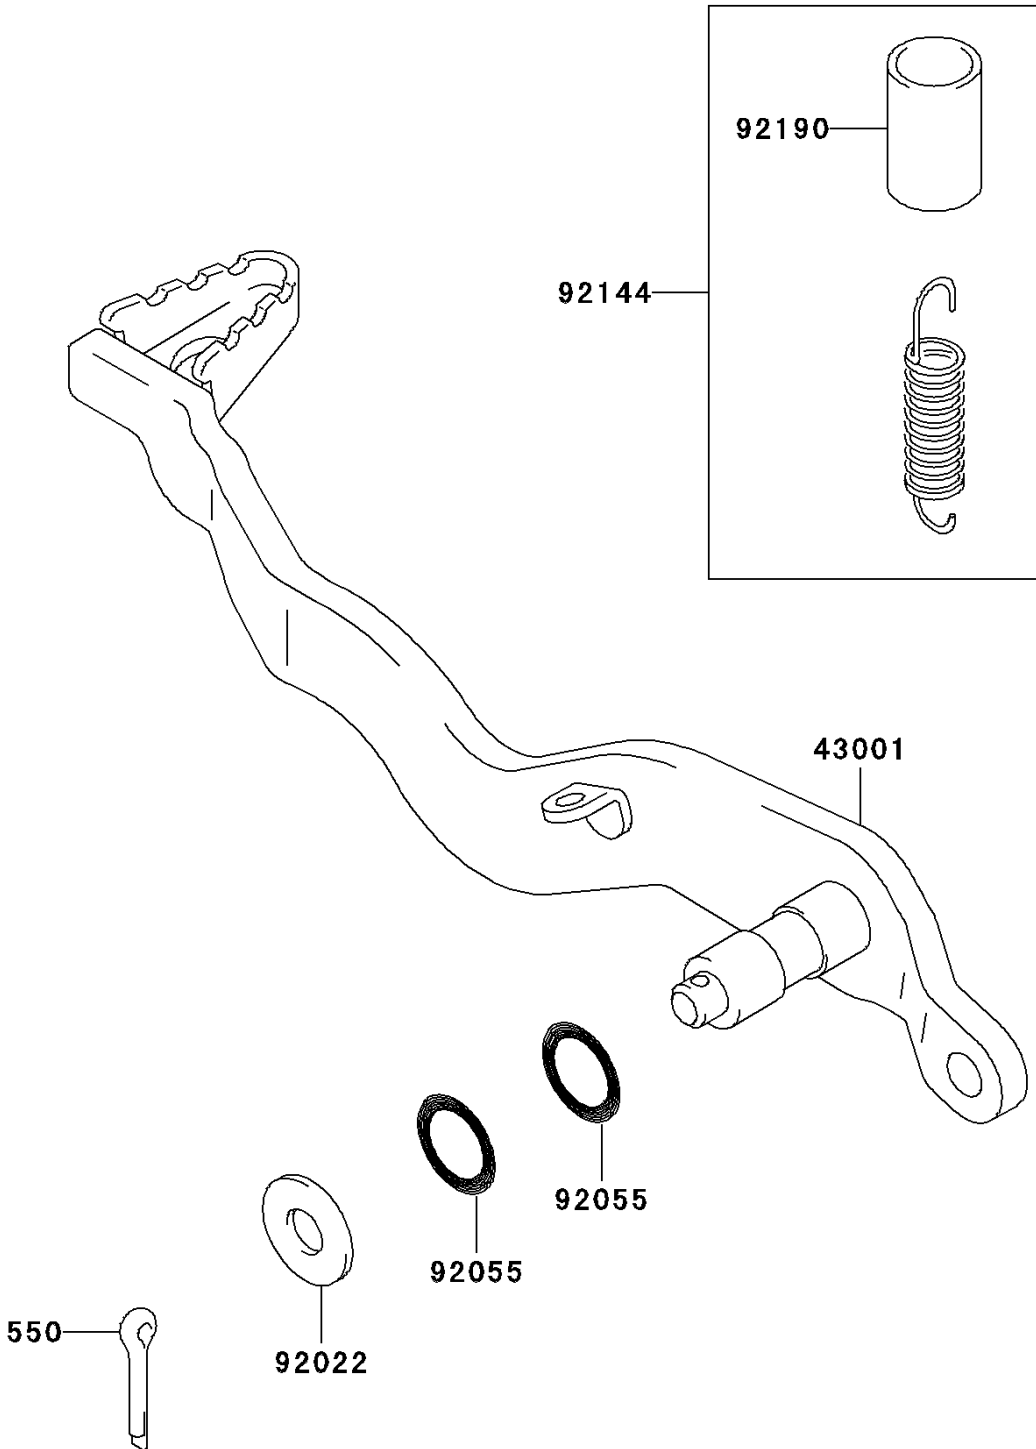

2006 KLX250S PARTS DIAGRAM

Brake Pedal

F2260

2006 KLX250S PARTS LIST

Brake Pedal

ITEM NAME	PART NUMBER	QUANTITY
-----------	-------------	----------