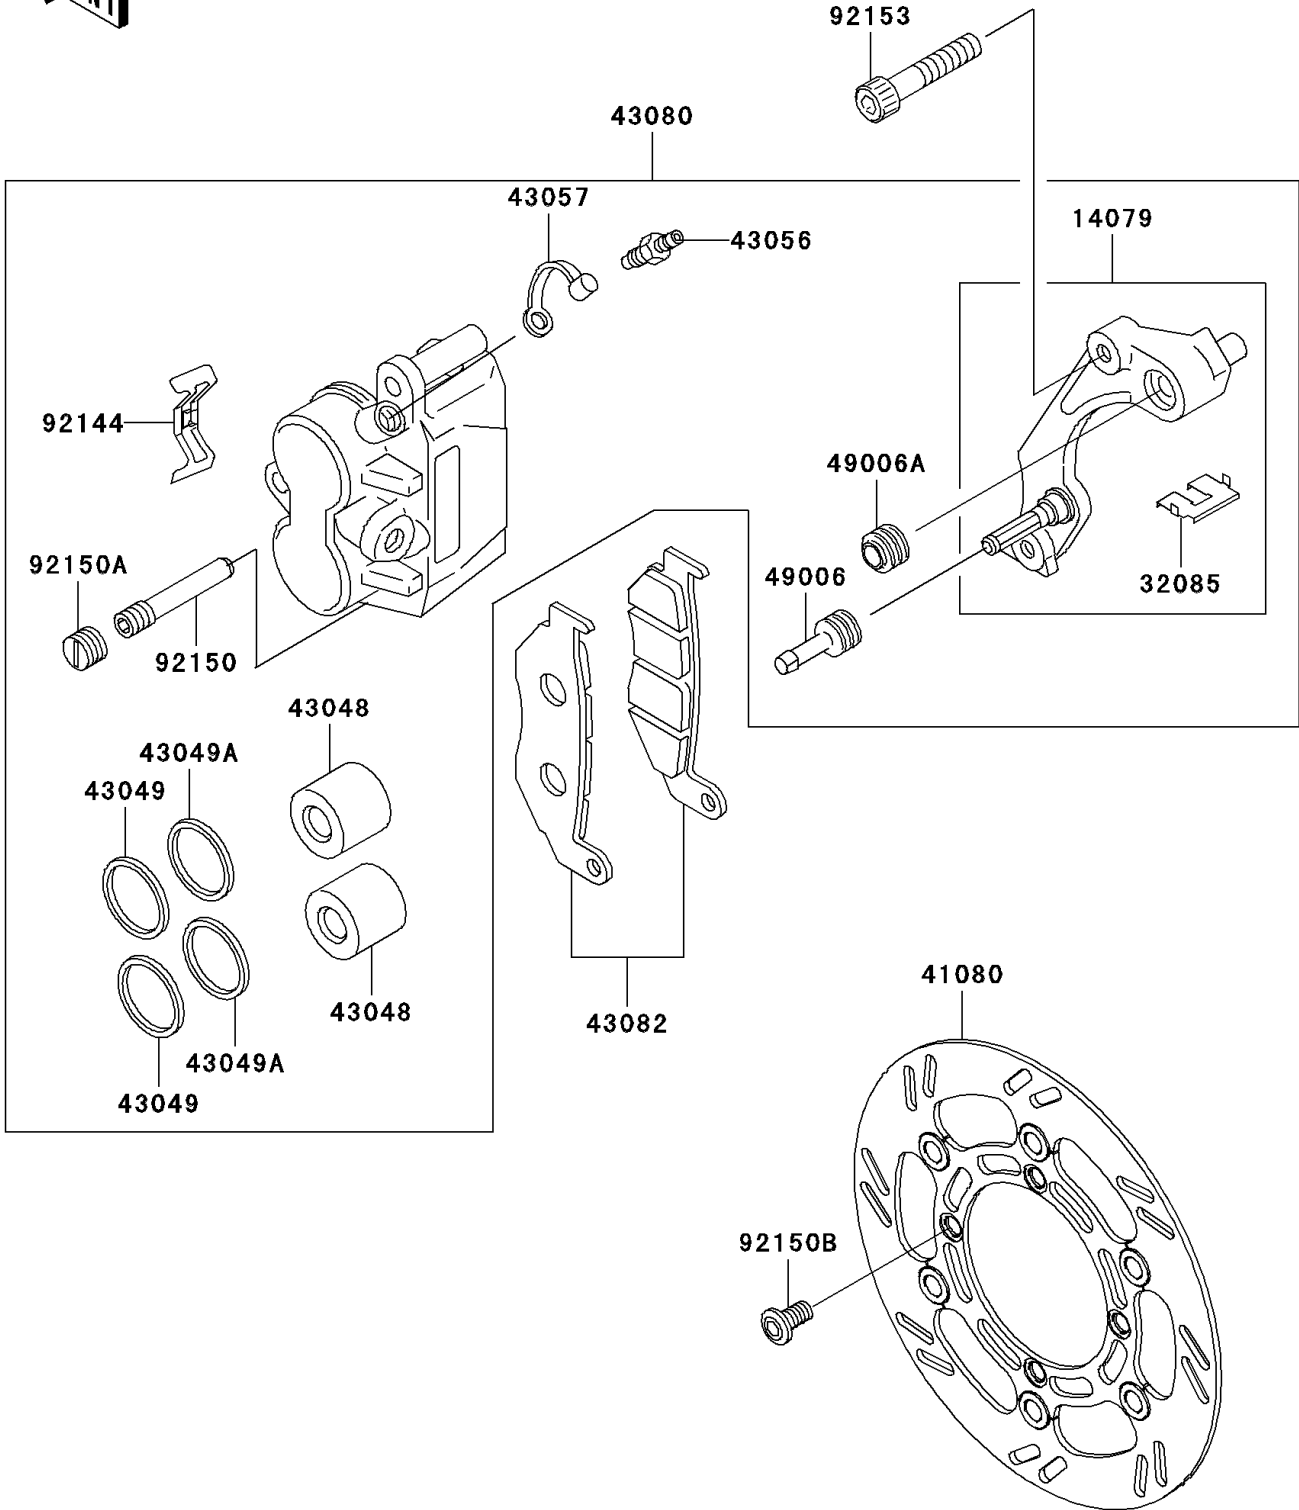

2006 KLX250S PARTS DIAGRAM

Front Brake

F2292

2006 KLX250S PARTS LIST

Front Brake

| ITEM NAME | PART NUMBER | QUANTITY |
|---|---------------|----------|
| HOLDER-ASSY,FRONT CALIPER (Ref # 14079) | 14079-1097 | 1 |
| STOPPER,PAD (Ref # 32085) | 32085-1361 | 1 |
| DISC,FR,SILVER (Ref # 41080) | 41080-0080-CM | 1 |
| PISTON-CALIPER (Ref # 43048) | 43048-1064 | 2 |
| PACKING,PISTON SEAL (Ref # 43049) | 43049-1060 | 2 |
| PACKING,PISTON SEAL (Ref # 43049A) | 43049-1061 | 2 |
| BREATHER (Ref # 43056) | 43056-1055 | 1 |
| CAP-BREATHER (Ref # 43057) | 43057-1001 | 1 |
| CALIPER-SUB-ASSY,FR,LH (Ref # 43080) | 43080-5119 | 1 |
| PAD-ASSY-BRAKE (Ref # 43082) | 43082-1225 | 1 |
| BOOT,CALIPER (Ref # 49006) | 49006-1088 | 1 |
| BOOT,CALIPER (Ref # 49006A) | 49006-1242 | 1 |
| SPRING,PAD (Ref # 92144) | 92144-1721 | 1 |
| BOLT,HANGER (Ref # 92150) | 92150-1691 | 1 |
| BOLT,PLUG (Ref # 92150A) | 92150-1692 | 1 |
| BOLT,DISC PLATE,8X15 (Ref # 92150B) | 92150-1811 | 4 |
| BOLT,SOCKET,8X40 (Ref # 92153) | 92153-0517 | 2 |