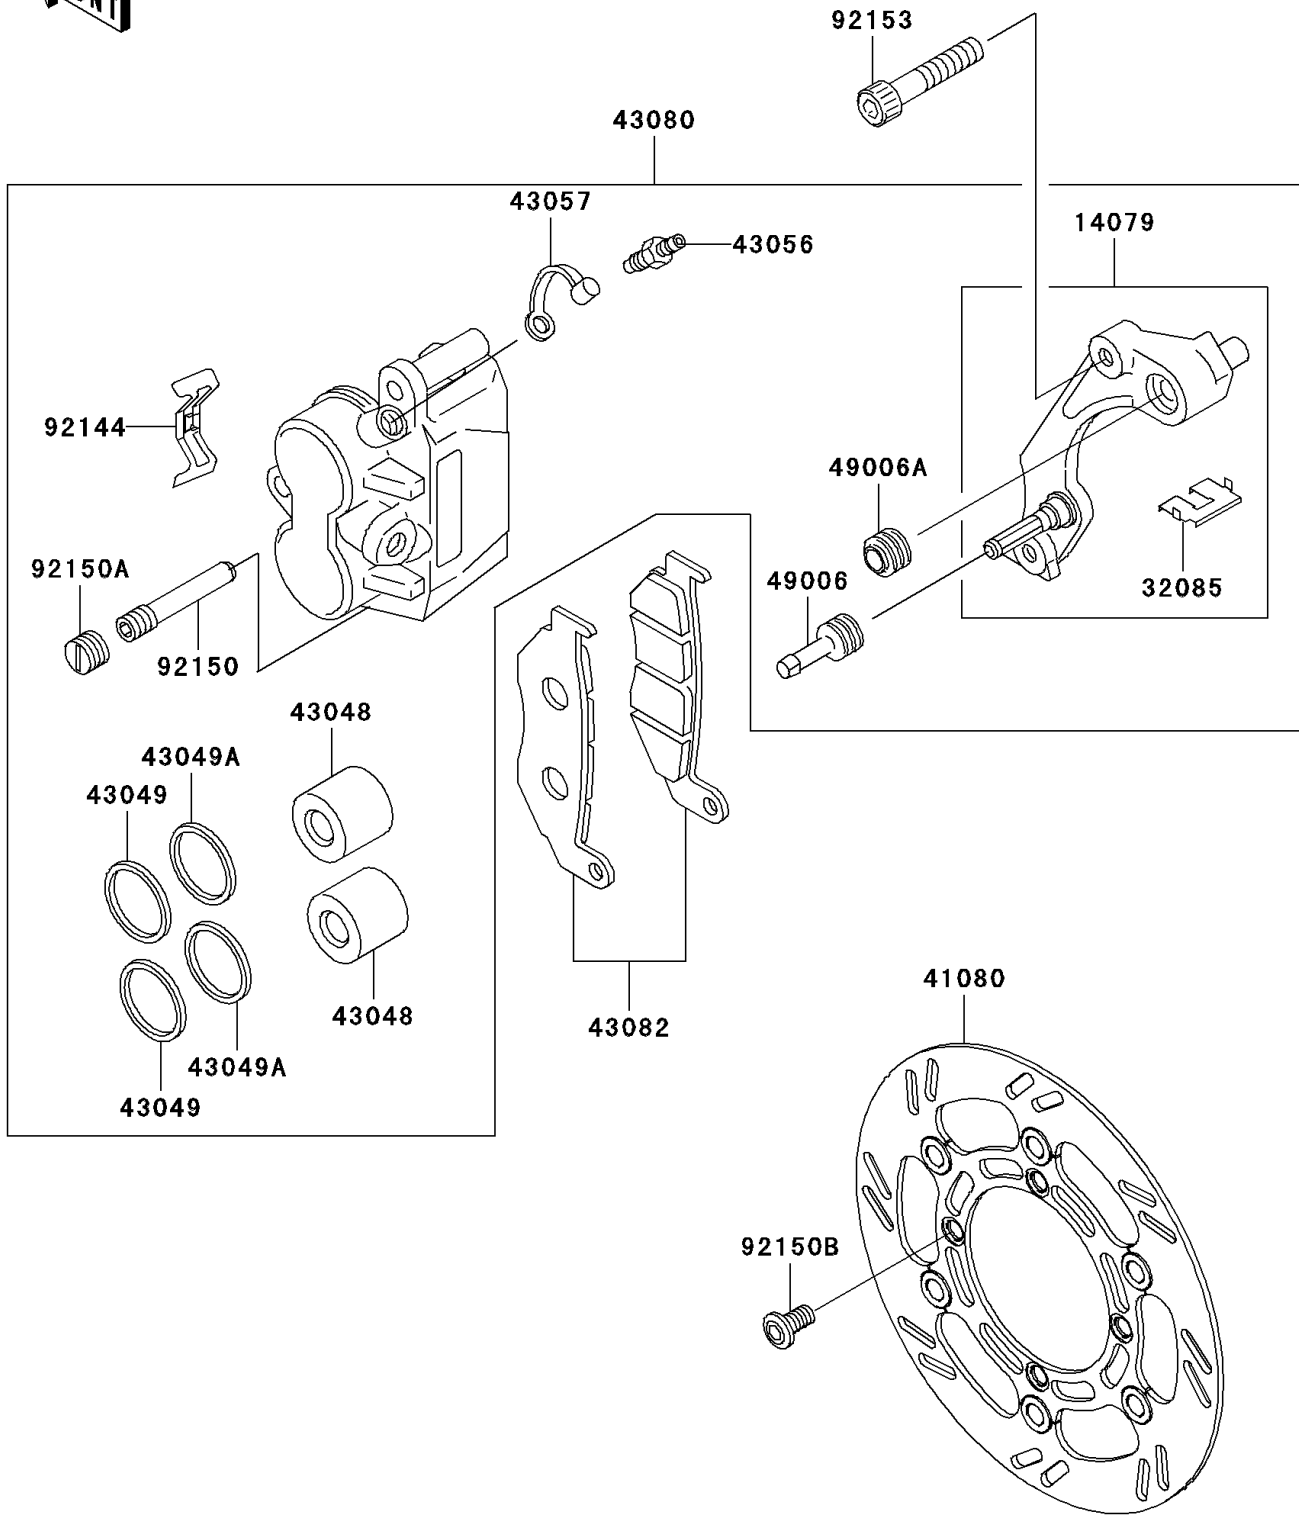

2006 KLX250S PARTS DIAGRAM

Front Brake

F2292

2006 KLX250S PARTS LIST

Front Brake

ITEM NAME	PART NUMBER	QUANTITY
-----------	-------------	----------