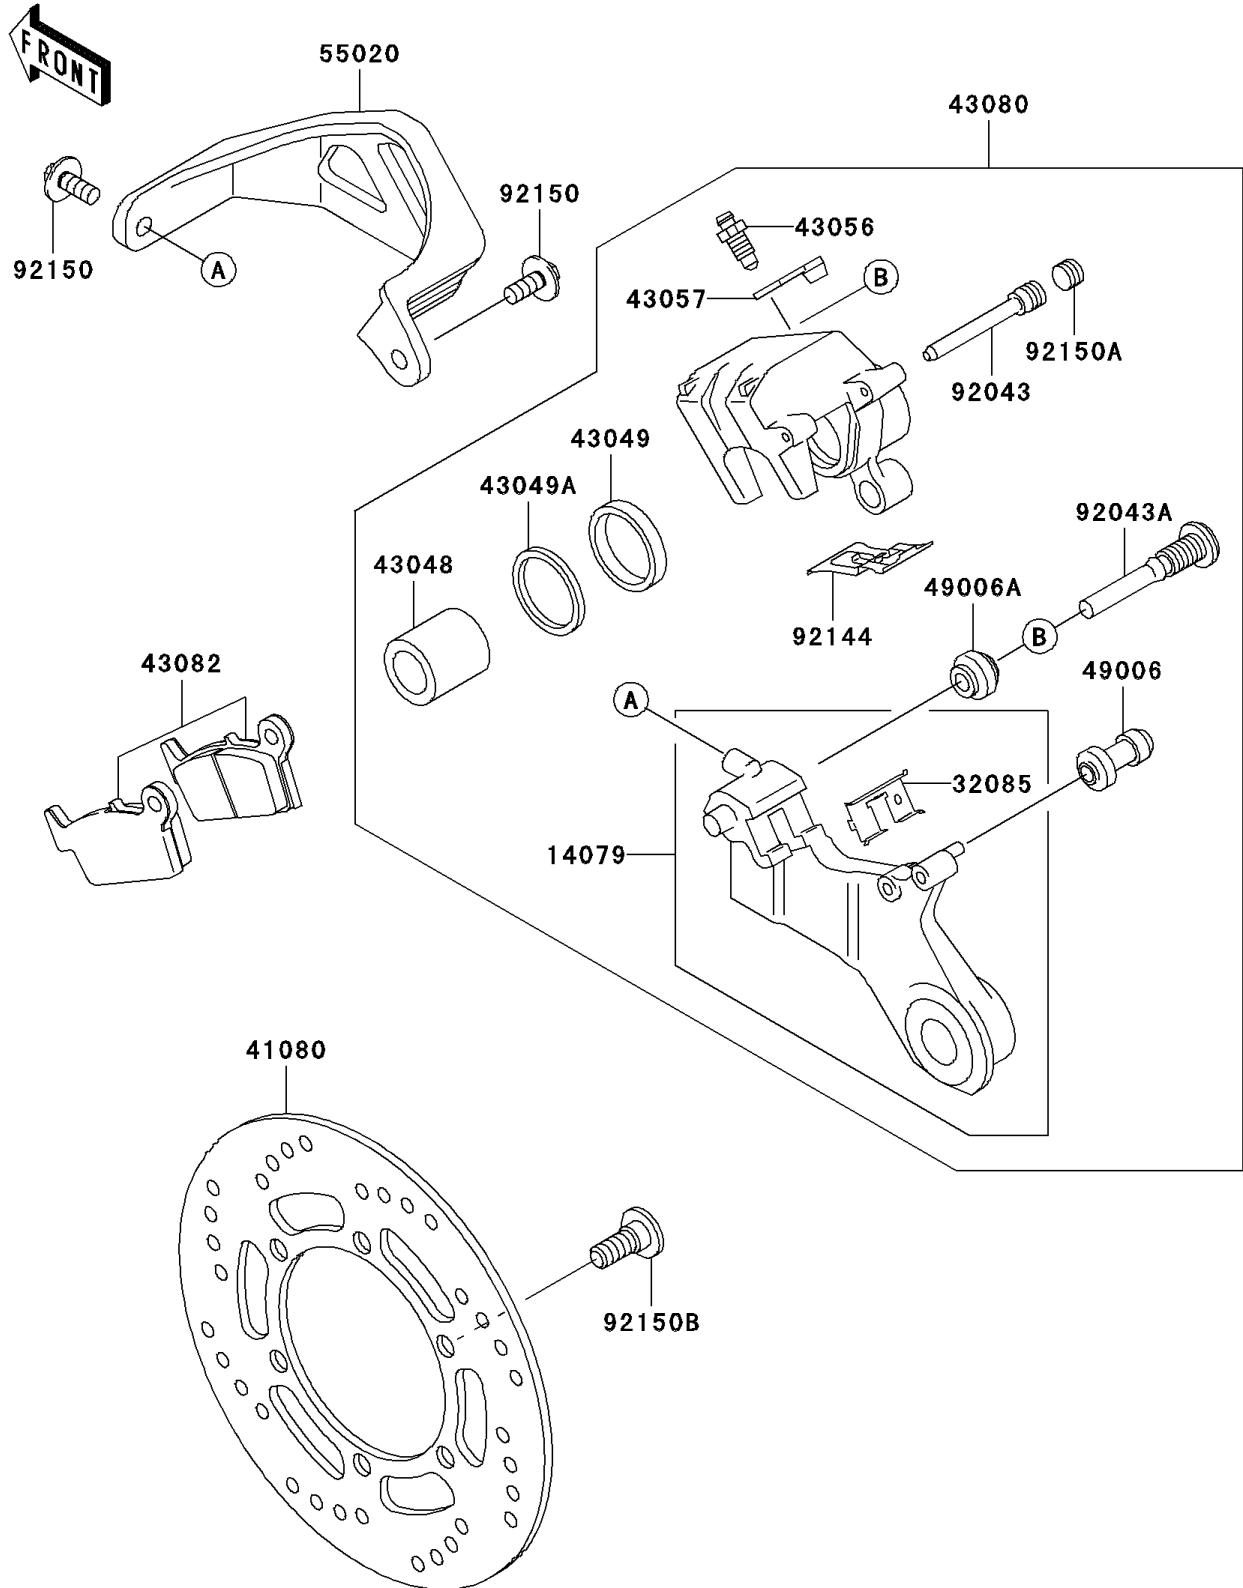

2006 KLX250S PARTS DIAGRAM

Rear Brake

F2294

2006 KLX250S PARTS LIST

Rear Brake

| ITEM NAME | PART NUMBER | QUANTITY |
|--|---------------|----------|
| HOLDER-ASSY,REAR CALIPER (Ref # 14079) | 14079-1105 | 1 |
| STOPPER,PAD (Ref # 32085) | 32085-1386 | 1 |
| DISC,RR,SILVER (Ref # 41080) | 41080-0050-CM | 1 |
| PISTON-CALIPER (Ref # 43048) | 43048-1068 | 1 |
| PACKING,PISTON SEAL (Ref # 43049) | 43049-1060 | 1 |
| PACKING,PISTON SEAL (Ref # 43049A) | 43049-1061 | 1 |
| BREATHER (Ref # 43056) | 43056-1055 | 1 |
| CAP-BREATHER (Ref # 43057) | 43057-1001 | 1 |
| CALIPER-SUB-ASSY,RR (Ref # 43080) | 43080-5120 | 1 |
| PAD-ASSY-BRAKE (Ref # 43082) | 43082-1173 | 1 |
| BOOT,CALIPER (Ref # 49006) | 49006-1088 | 1 |
| BOOT,CALIPER (Ref # 49006A) | 49006-1242 | 1 |
| GUARD,RR CALIPER,WHITE (Ref # 55020) | 55020-1488-RZ | 1 |
| PIN,HANGER (Ref # 92043) | 92043-1507 | 1 |
| PIN (Ref # 92043A) | 92043-1508 | 1 |
| SPRING,PAD (Ref # 92144) | 92144-1819 | 1 |
| BOLT,6X14 (Ref # 92150) | 92150-1340 | 2 |
| BOLT,PLUG (Ref # 92150A) | 92150-1692 | 1 |
| BOLT,DISC PLATE,8X15 (Ref # 92150B) | 92150-1811 | 6 |