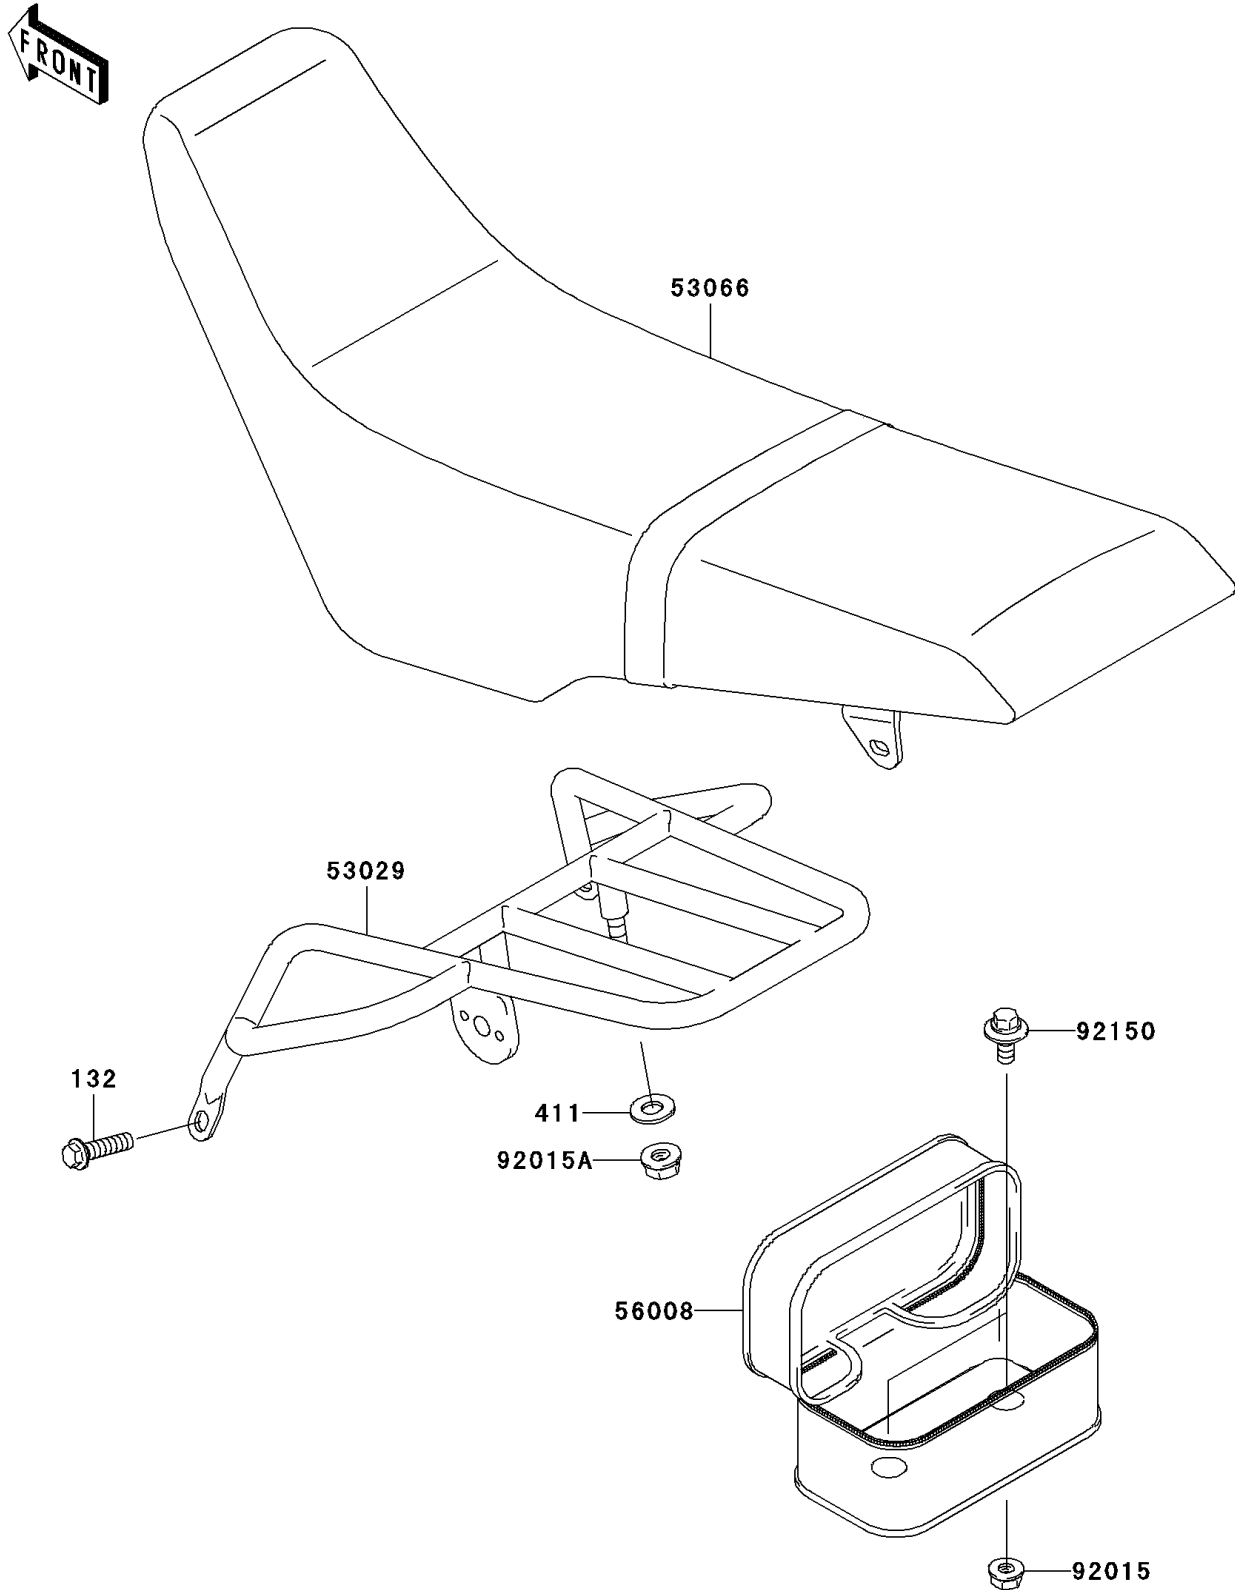

2006 KLX250S PARTS DIAGRAM

Seat

F2510

2006 KLX250S PARTS LIST

Seat

ITEM NAME	PART NUMBER	QUANTITY
BOLT-FLANGED-SMALL,8X30 (Ref # 132)	132G0830	2
WASHER-PLAIN,8MM (Ref # 411)	411B0800	2
CARRIER (Ref # 53029)	53029-1146	1
SEAT-ASSY,DUAL,W/BAND,GRN/BLK (Ref # 53066)	53066-0095-336	1
BAG,TOOL,BLACK (Ref # 56008)	56008-1074-MA	1
NUT,FLANGED,6MM (Ref # 92015)	92015-1078	2
NUT,8MM (Ref # 92015A)	92015-1143	2
BOLT,6X14 (Ref # 92150)	92150-1340	2