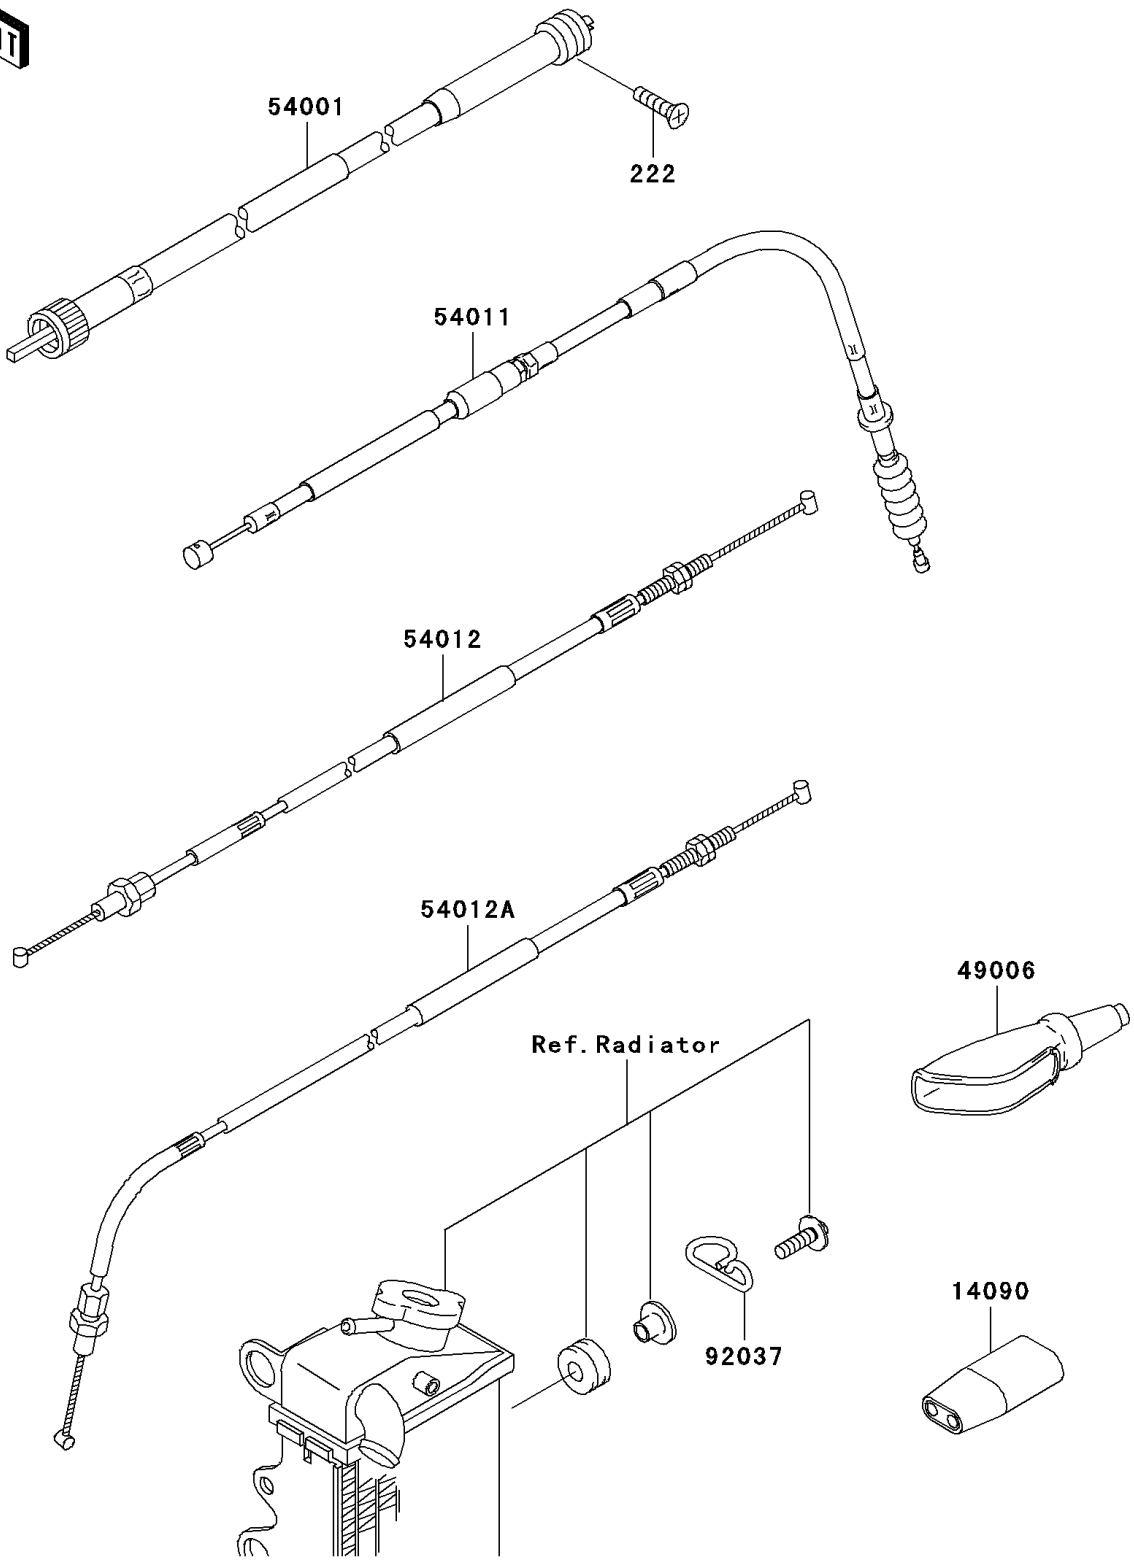

2006 KLX250S PARTS DIAGRAM

Cables

F2540

2006 KLX250S PARTS LIST

Cables

ITEM NAME	PART NUMBER	QUANTITY
SCREW-CSK-RD-CROS,5X20 (Ref # 222)	222C0520	1
COVER,THROTTLE CABLE (Ref # 14090)	14090-1309	1
BOOT (Ref # 49006)	49006-1189	1
CABLE-SPEEDMETER (Ref # 54001)	54001-1198	1
CABLE-CLUTCH (Ref # 54011)	54011-0010	1
CABLE-THROTTLE,OPENING (Ref # 54012)	54012-0072	1
CABLE-THROTTLE,CLOSING (Ref # 54012A)	54012-0109	1
CLAMP,CABLE (Ref # 92037)	92037-1064	1