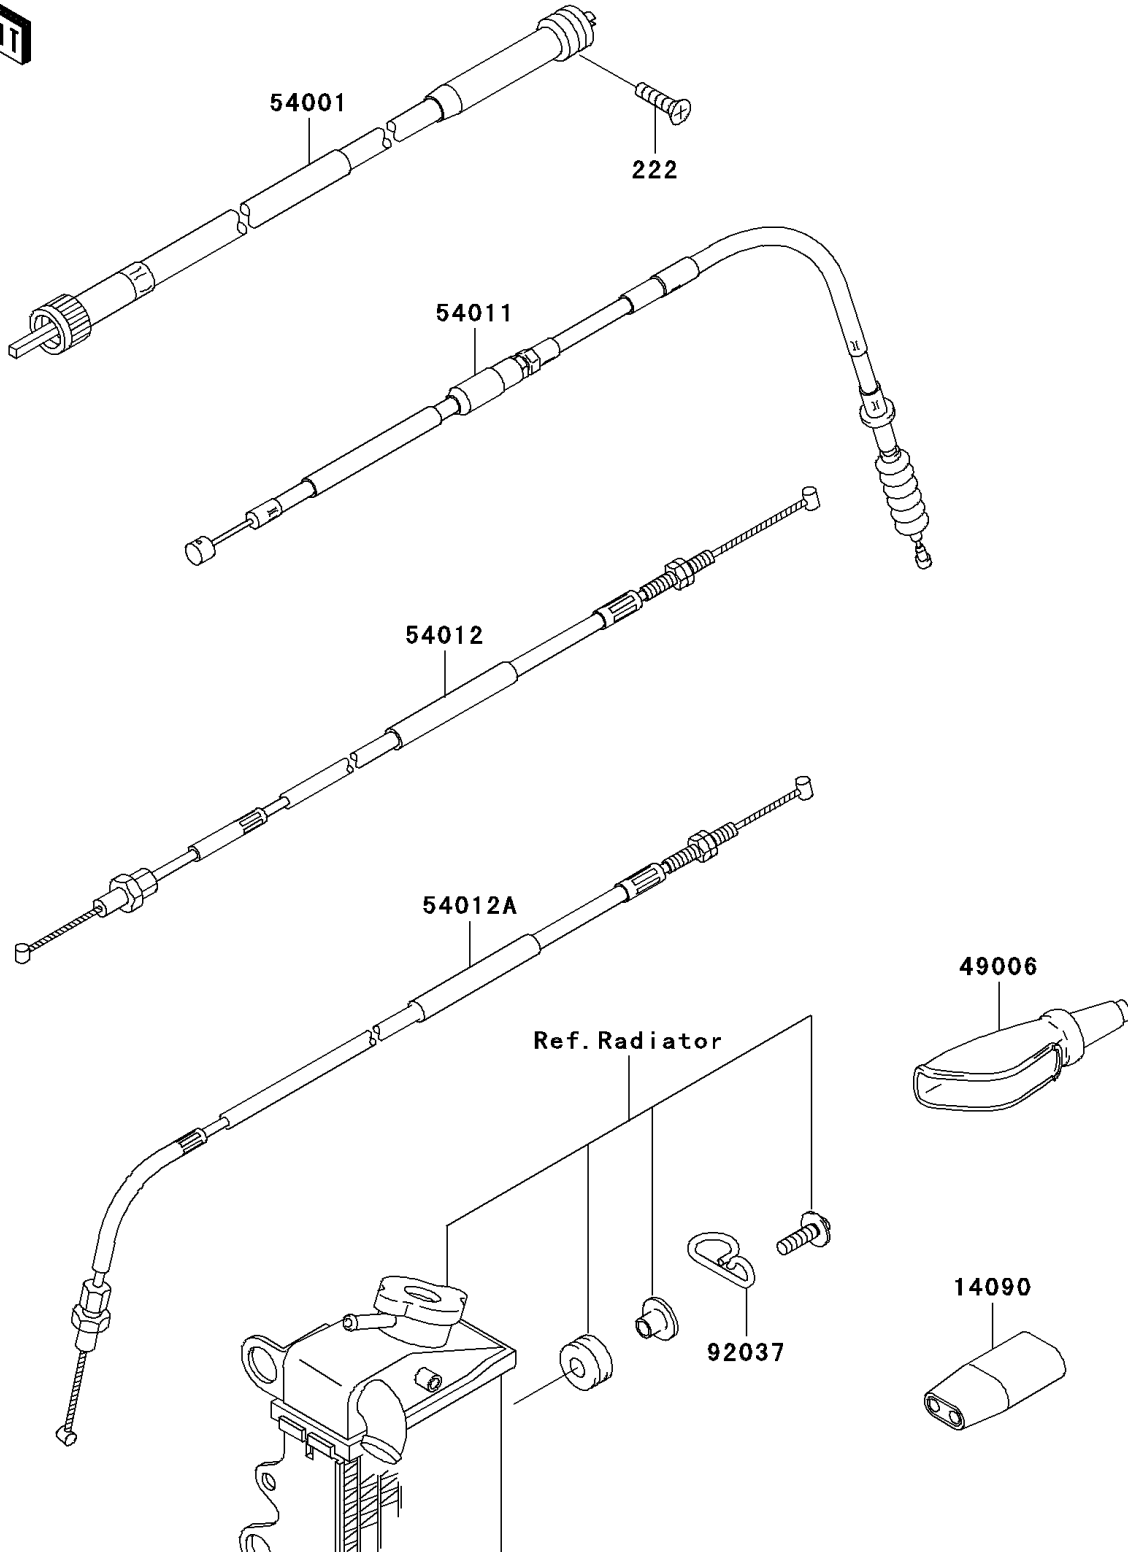

2006 KLX250S PARTS DIAGRAM

Cables

F2540

2006 KLX250S PARTS LIST

Cables

ITEM NAME	PART NUMBER	QUANTITY
SCREW-CSK-RD-CROS,5X20 (Ref # 222)	222C0520	1
COVER,THROTTLE CABLE (Ref # 14090)	14090-1309	1
BOOT (Ref # 49006)	49006-1189	1
CABLE-SPEEDMETER (Ref # 54001)	54001-1198	1
CABLE-CLUTCH (Ref # 54011)	54011-0010	1
CABLE-THROTTLE,OPENING (Ref # 54012)	54012-0072	1
CABLE-THROTTLE,CLOSING (Ref # 54012A)	54012-0109	1
CLAMP,CABLE (Ref # 92037)	92037-1064	1