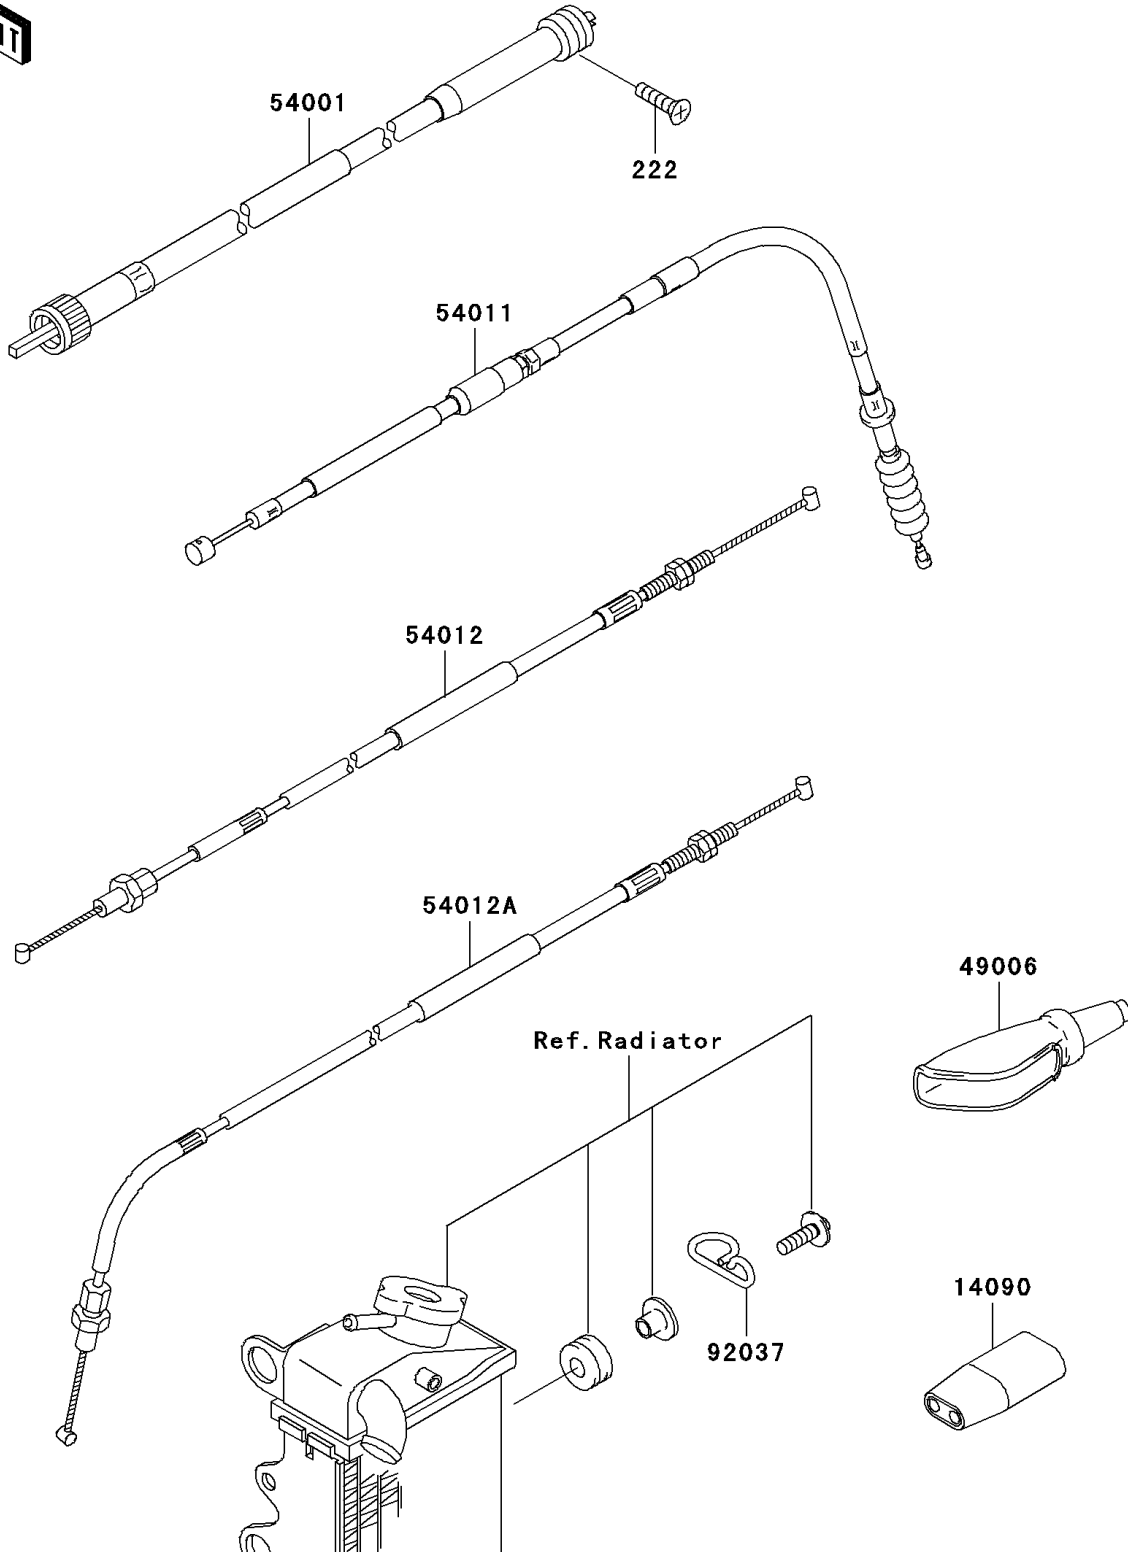

2006 KLX250S PARTS DIAGRAM

Cables

F2540

2006 KLX250S PARTS LIST

Cables

ITEM NAME	PART NUMBER	QUANTITY
-----------	-------------	----------