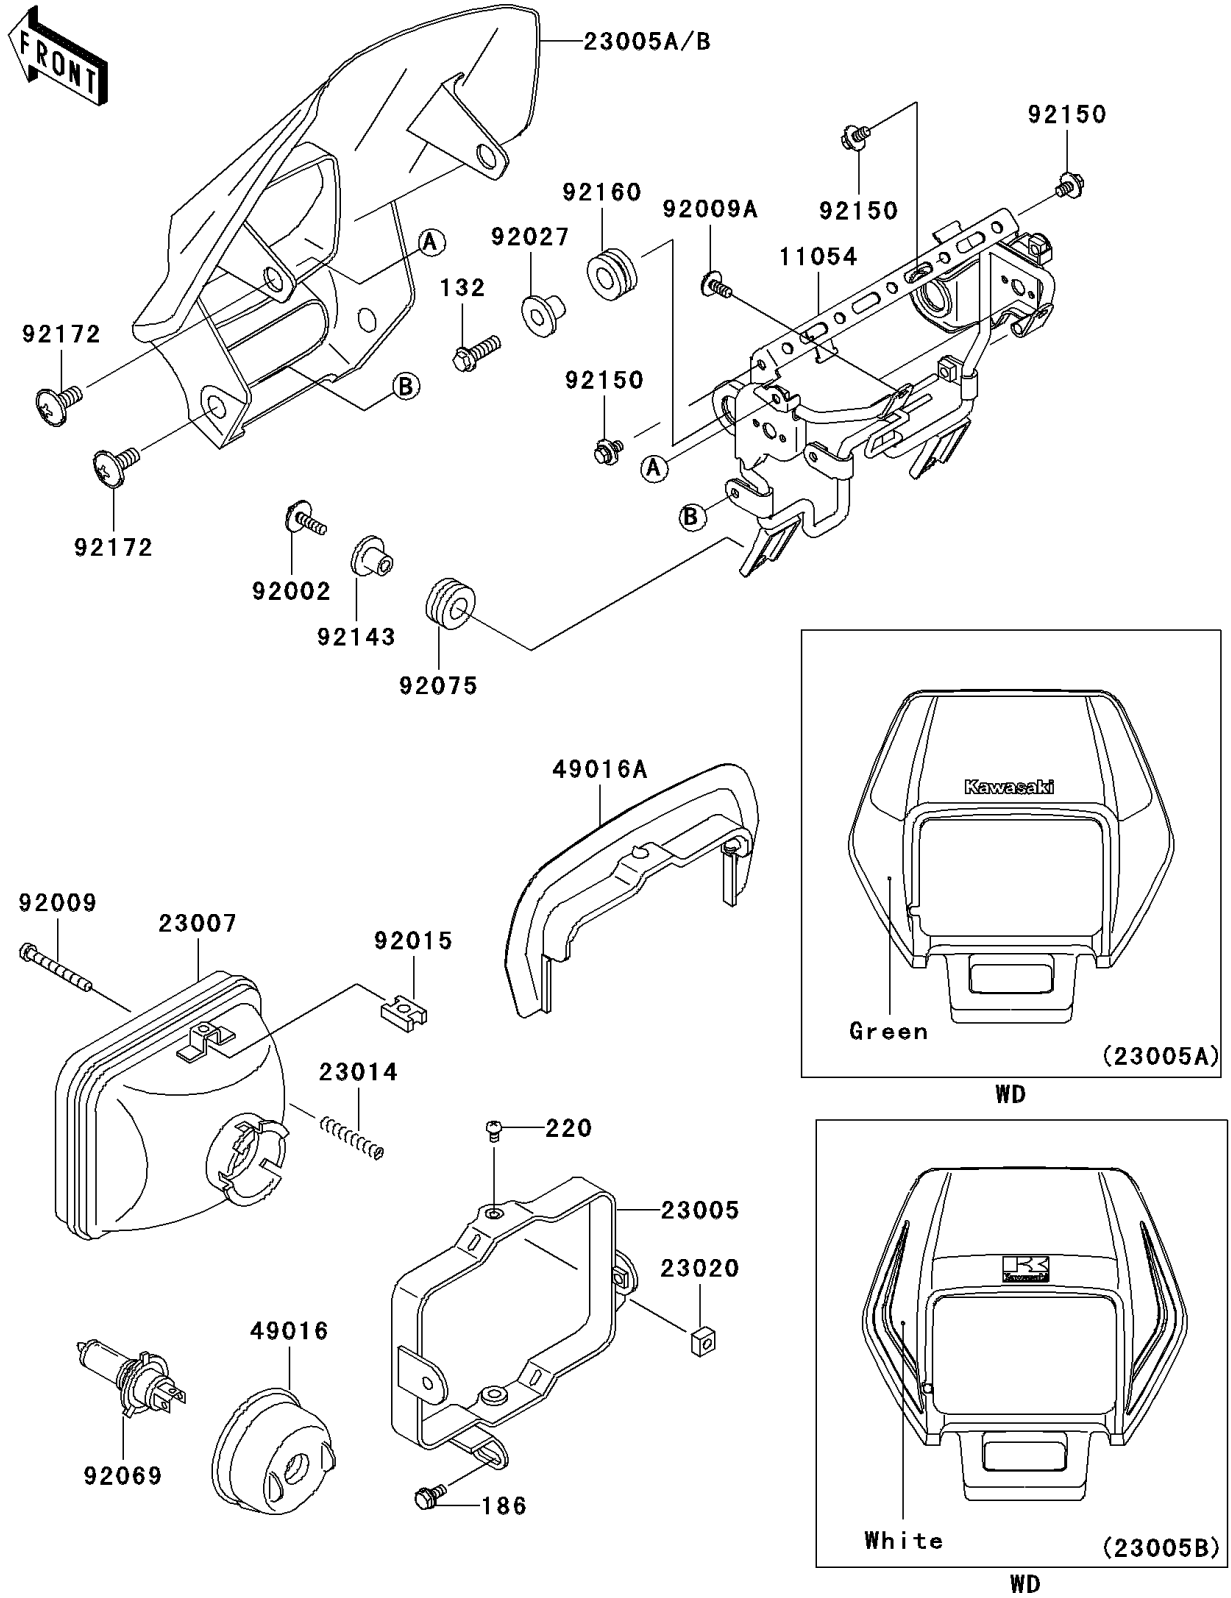

2006 KLX250S PARTS DIAGRAM

Headlight(s)

F2710

2006 KLX250S PARTS LIST

Headlight(s)

ITEM NAME	PART NUMBER	QUANTITY
BOLT-FLANGED-SMALL,8X25 (Ref # 132)	132G0825	2
BOLT-UPSET-WP,6X14 (Ref # 186)	186B0614	1
SCREW-PAN-CROS,5X8 (Ref # 220)	220B0508	2
BRACKET,HEAD LAMP (Ref # 11054)	11054-0054	1
BODY-COMP-HEAD LAMP (Ref # 23005)	23005-1052	1
BODY-COMP-HEAD LAMP,L.GREEN (Ref # 23005A)	23005-5052-290	1
LENS-COMP,HEAD LAMP (Ref # 23007)	23007-1372	1
SPRING,FOCUS ADJUSTING (Ref # 23014)	23014-005	1
NUT,4MM,FOCUS ADJUST (Ref # 23020)	23020-018	1
COVER-SEAL,SOCKET (Ref # 49016)	49016-1037	1
COVER-SEAL,HEAD LAMP (Ref # 49016A)	49016-1160	1
BOLT,UPSET-WP,6X22 (Ref # 92002)	92002-1262	2
SCREW,4X48 (Ref # 92009)	92009-1065	1
SCREW,6X10,WHITE (Ref # 92009A)	92009-1286	2
NUT,5MM (Ref # 92015)	92015-1354	2
COLLAR,L=14 (Ref # 92027)	92027-1134	2
BULB,12V 60/55W,H4 (Ref # 92069)	92069-1002	1
DAMPER (Ref # 92075)	92075-209	2
COLLAR (Ref # 92143)	92143-1353	2
BOLT,6X12 (Ref # 92150)	92150-1435	3
DAMPER (Ref # 92160)	92160-1007	2
SCREW,6X14 (Ref # 92172)	92172-0004	4