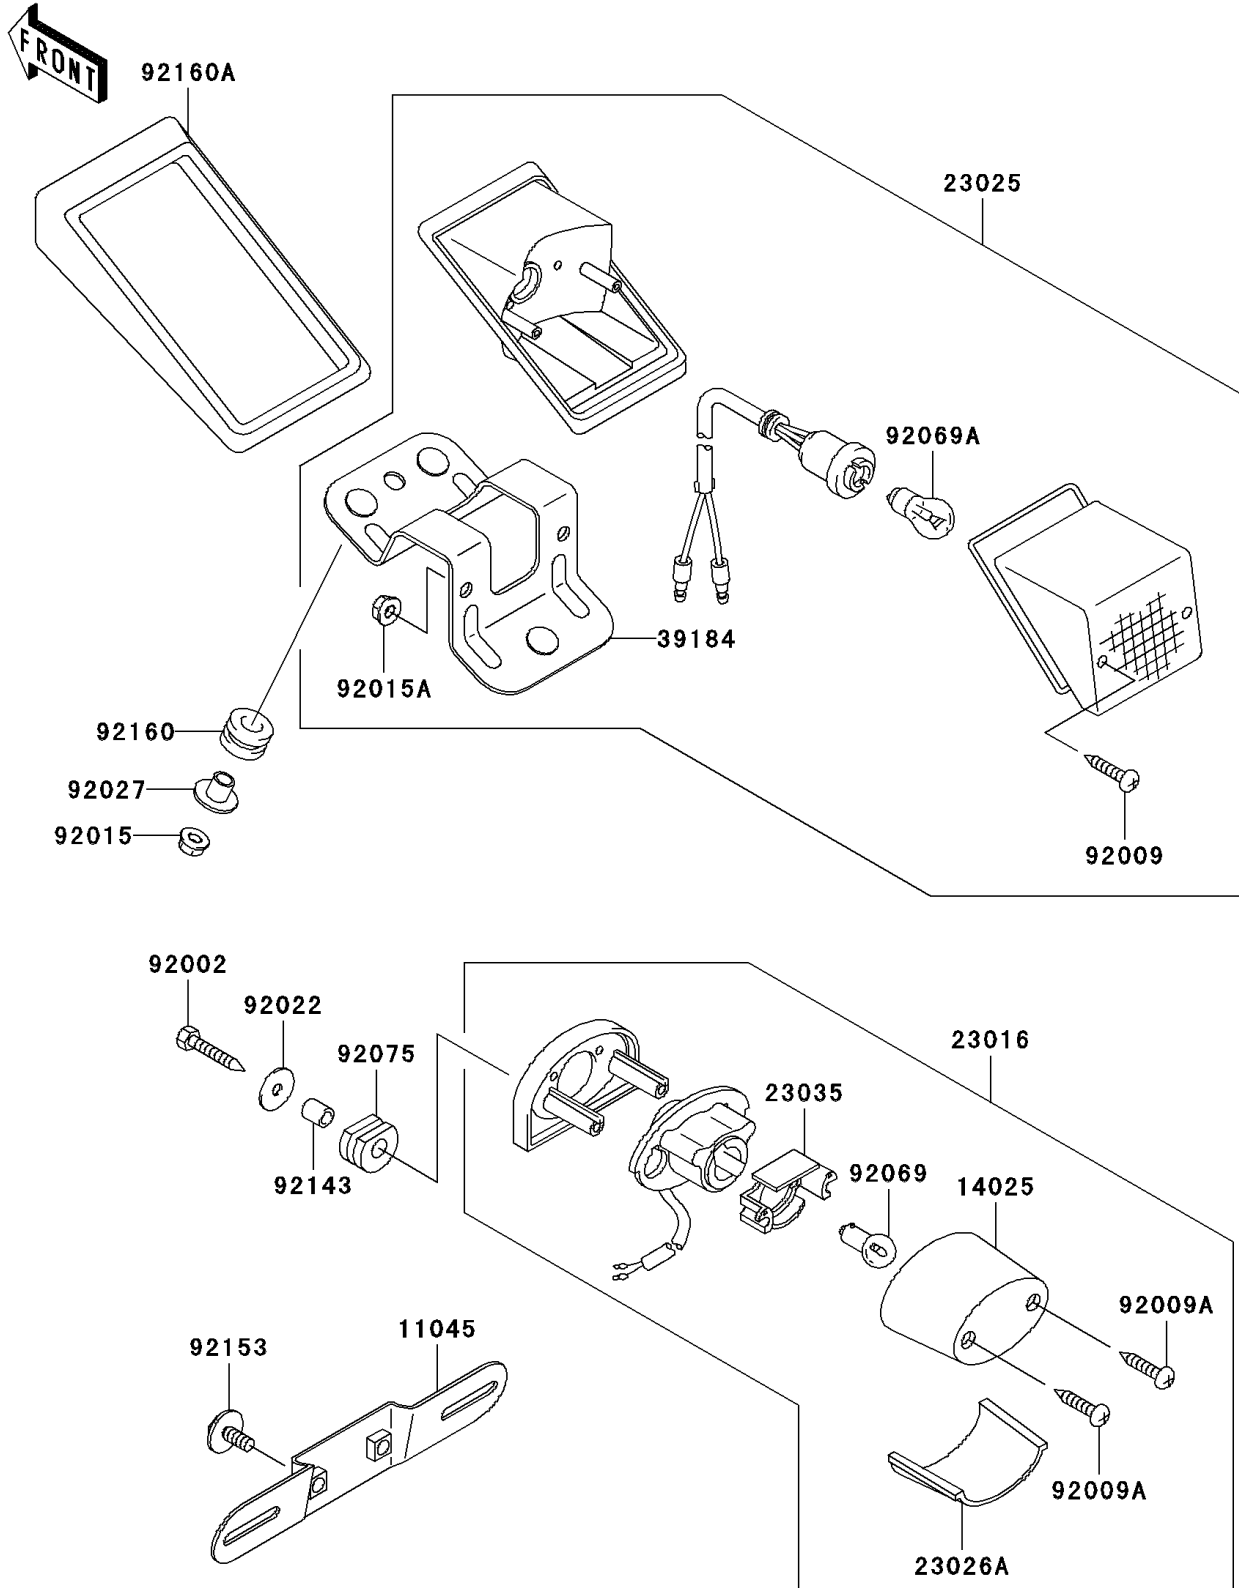

2006 KLX250S PARTS DIAGRAM

Taillight(s)(H6F)

F2720

2006 KLX250S PARTS LIST

Taillight(s)(H6F)

ITEM NAME	PART NUMBER	QUANTITY
BRACKET,LICENSE (Ref # 11045)	11045-1387	1
COVER,LICENSE LAMP (Ref # 14025)	14025-1725	1
LAMP-ASSY,LICENSE PLATE (Ref # 23016)	23016-1116	1
LAMP-TAIL (Ref # 23025)	23025-1235	1
LENS,LICENSE LAMP (Ref # 23026A)	23026-1064	1
REFLECTOR-LAMP,LICENSE (Ref # 23035)	23035-1066	1
BRACKET-ASSY,TAIL LAMP (Ref # 39184)	39184-1077	1
BOLT,TAPPING,5X25 (Ref # 92002)	92002-1831	2
SCREW,TAPPING,4X20 (Ref # 92009)	92009-1297	2
SCREW,TAPPING,4X20 (Ref # 92009A)	92009-1378	2
NUT,FLANGED,6MM (Ref # 92015)	92015-1367	3
NUT,6MM (Ref # 92015A)	92015-1899	2
WASHER,5.5X20X1.2 (Ref # 92022)	92022-1581	2
COLLAR,L=14.1 (Ref # 92027)	92027-1920	3
BULB,12V 5W (Ref # 92069)	92069-1055	1
BULB,12V 27/8W (Ref # 92069A)	92069-1093	1
DAMPER (Ref # 92075)	92075-1870	2
COLLAR,5.8X9X10.5 (Ref # 92143)	92143-1047	2
BOLT,6X16 (Ref # 92153)	92153-0684	2
DAMPER (Ref # 92160)	92160-1167	3
DAMPER,TAIL LAMP (Ref # 92160A)	92160-1406	1
GASKET,TAIL LAMP (Ref # 11009)	11009-1371	1
LENS,TAIL LAMP (Ref # 23026)	23026-1053	1