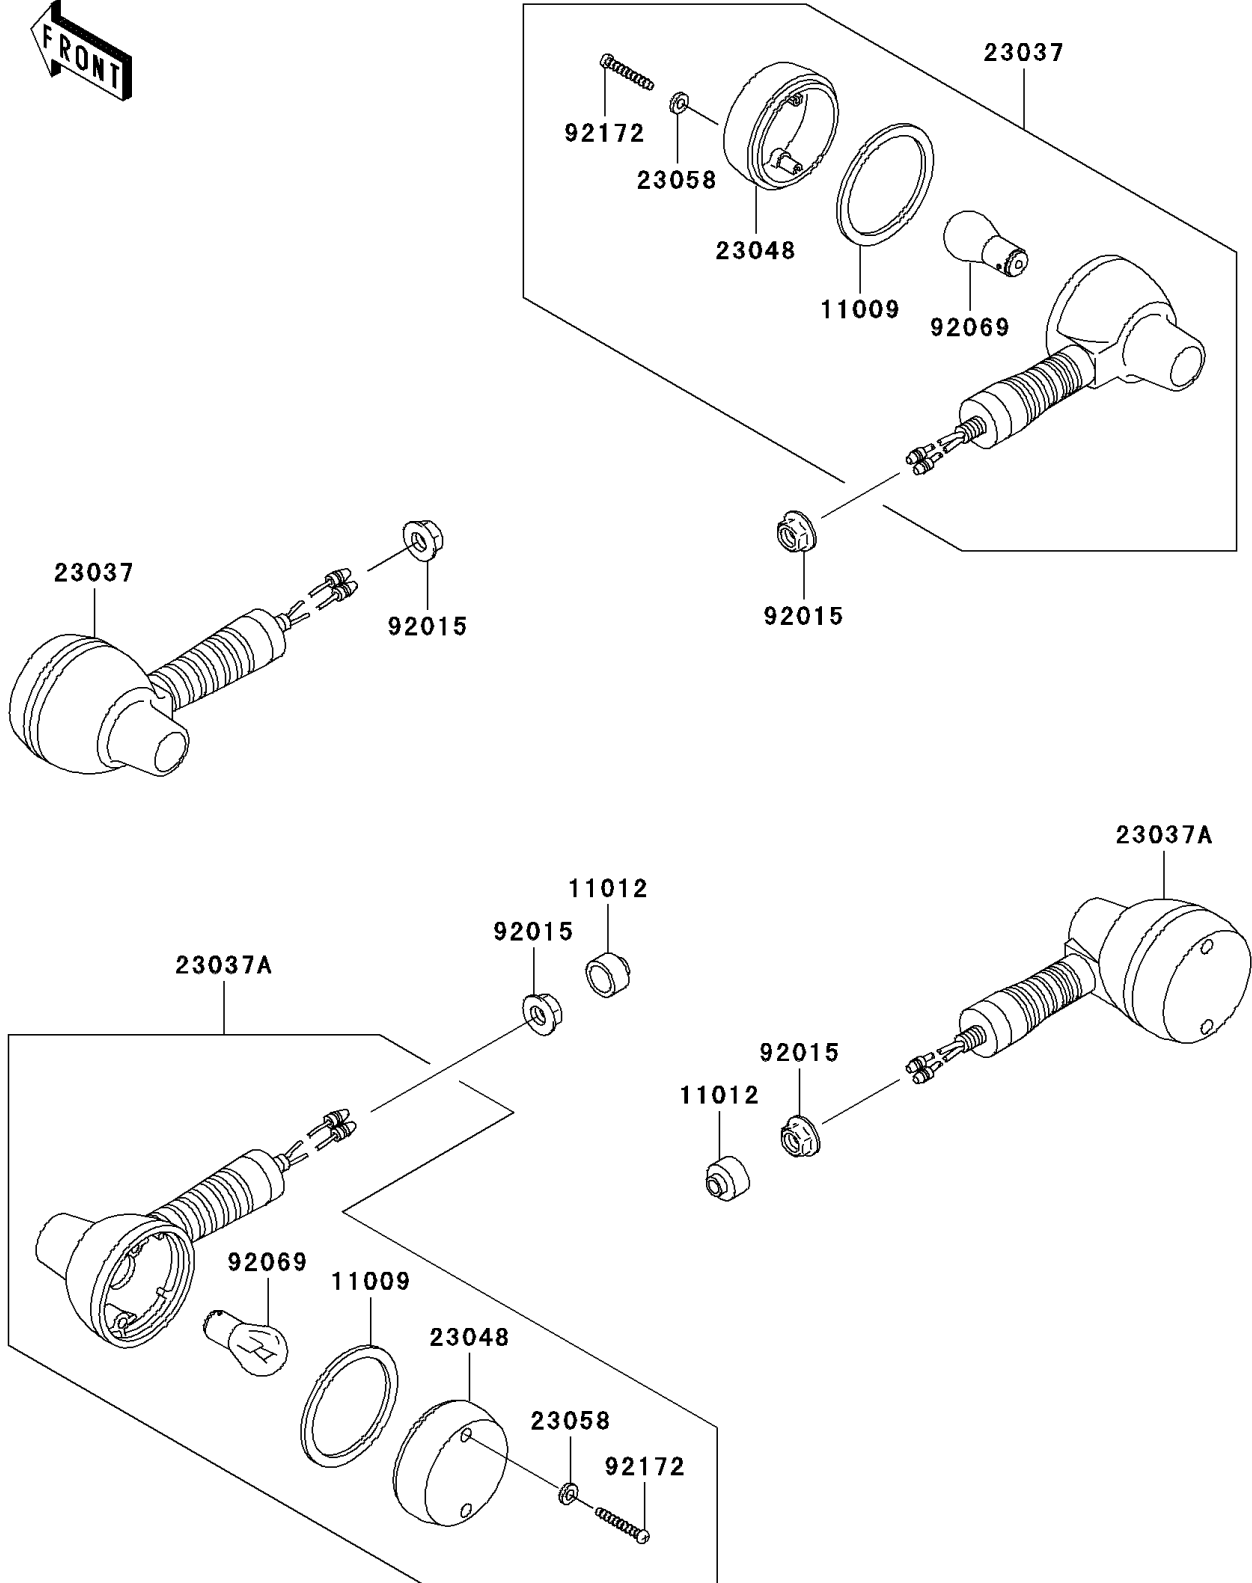

2006 KLX250S PARTS DIAGRAM

Turn Signals

F2730

2006 KLX250S PARTS LIST

Turn Signals

ITEM NAME	PART NUMBER	QUANTITY
GASKET,TURN SIGNAL LAMP LENS (Ref # 11009)	11009-1128	4
CAP (Ref # 11012)	11012-1367	2
LAMP-ASSY-SIGNAL,FR (Ref # 23037)	23037-0027	2
LAMP-ASSY-SIGNAL,RR (Ref # 23037A)	23037-0070	2
LENS-SIGNAL LAMP (Ref # 23048)	23048-1076	4
WASHER,PLAIN,4MM (Ref # 23058)	23058-002	8
NUT,FLANGED,10MM (Ref # 92015)	92015-1428	4
BULB,12V 32CP(23W) (Ref # 92069)	92069-055	4
SCREW,TAPPING,4X30 (Ref # 92172)	92172-0124	8