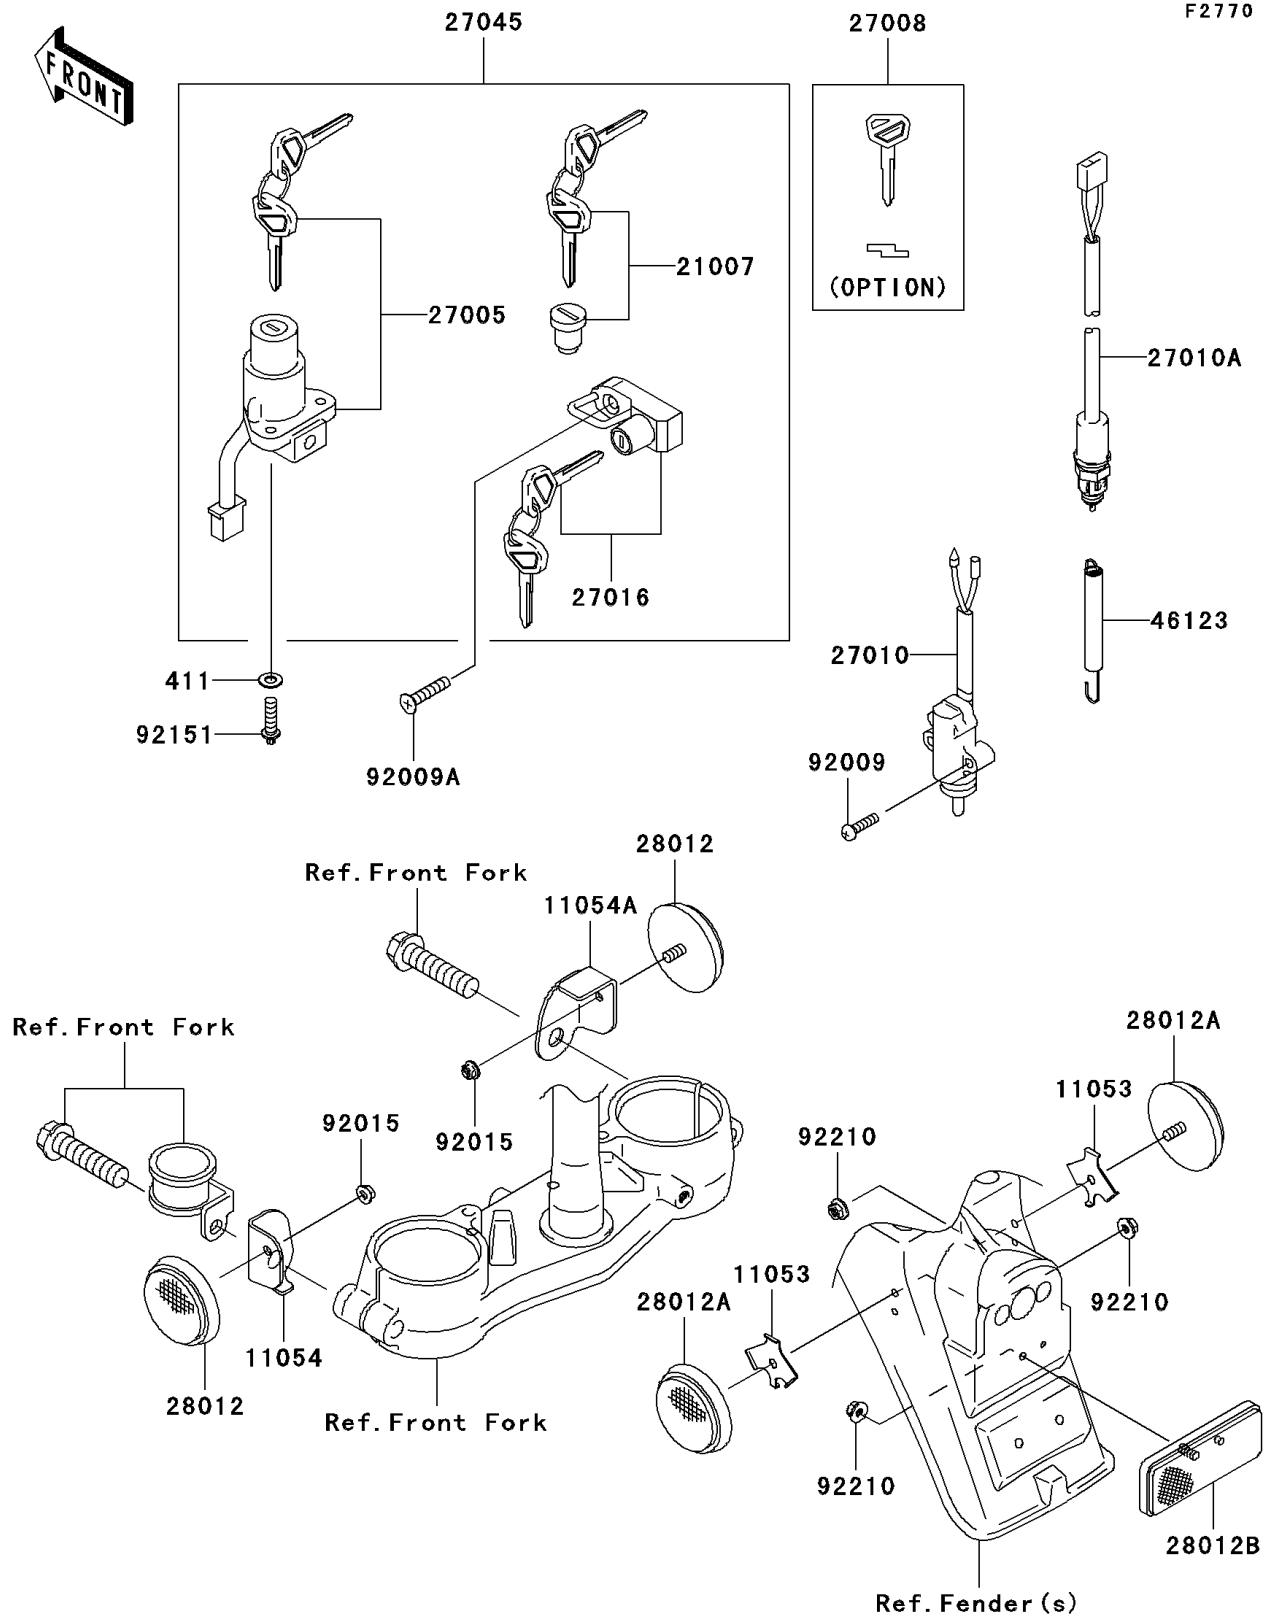

# 2006 KLX250S PARTS DIAGRAM

## Ignition Switch

## 2006 KLX250S PARTS LIST

### Ignition Switch

ITEM NAME	PART NUMBER	QUANTITY
WASHER-PLAIN,6MM (Ref # 411)	411E0600	2
BRACKET,REFLECTOR,RR (Ref # 11053)	11053-1720	2
BRACKET,REFLECTOR,FR,LH (Ref # 11054)	11054-0367	1
BRACKET,REFLECTOR,FR,RH (Ref # 11054A)	11054-0368	1
ROTOR,LOCK,TANK CAP (Ref # 21007)	21007-5052	1
SWITCH-ASSY-IGNITION (Ref # 27005)	27005-0025	1
KEY-LOCK,BLANK (Ref # 27008)	27008-1220	1
SWITCH,SIDE STAND (Ref # 27010)	27010-0045	1
SWITCH,REAR BRAKE (Ref # 27010A)	27010-1489	1
LOCK-ASSY,HELMET (Ref # 27016)	27016-5291	1
SWITCH-ASSY (Ref # 27045)	27045-5320	1
REFLECTOR-REFLEX,FR (Ref # 28012)	28012-016	2
REFLECTOR-REFLEX (Ref # 28012A)	28012-1067	2
REFLECTOR-REFLEX (Ref # 28012B)	28012-1077	1
SPRING-COMP,REAR BRAKE SWITCH (Ref # 46123)	46123-0002	1
SCREW,5X20 (Ref # 92009)	92009-1459	2
SCREW,6X30 (Ref # 92009A)	92009-1753	1
NUT,FLANGED,5MM (Ref # 92015)	92015-1259	2
BOLT,TORX,6X22 (Ref # 92151)	92151-1946	2
NUT,FLANGED,5MM (Ref # 92210)	92210-0007	3