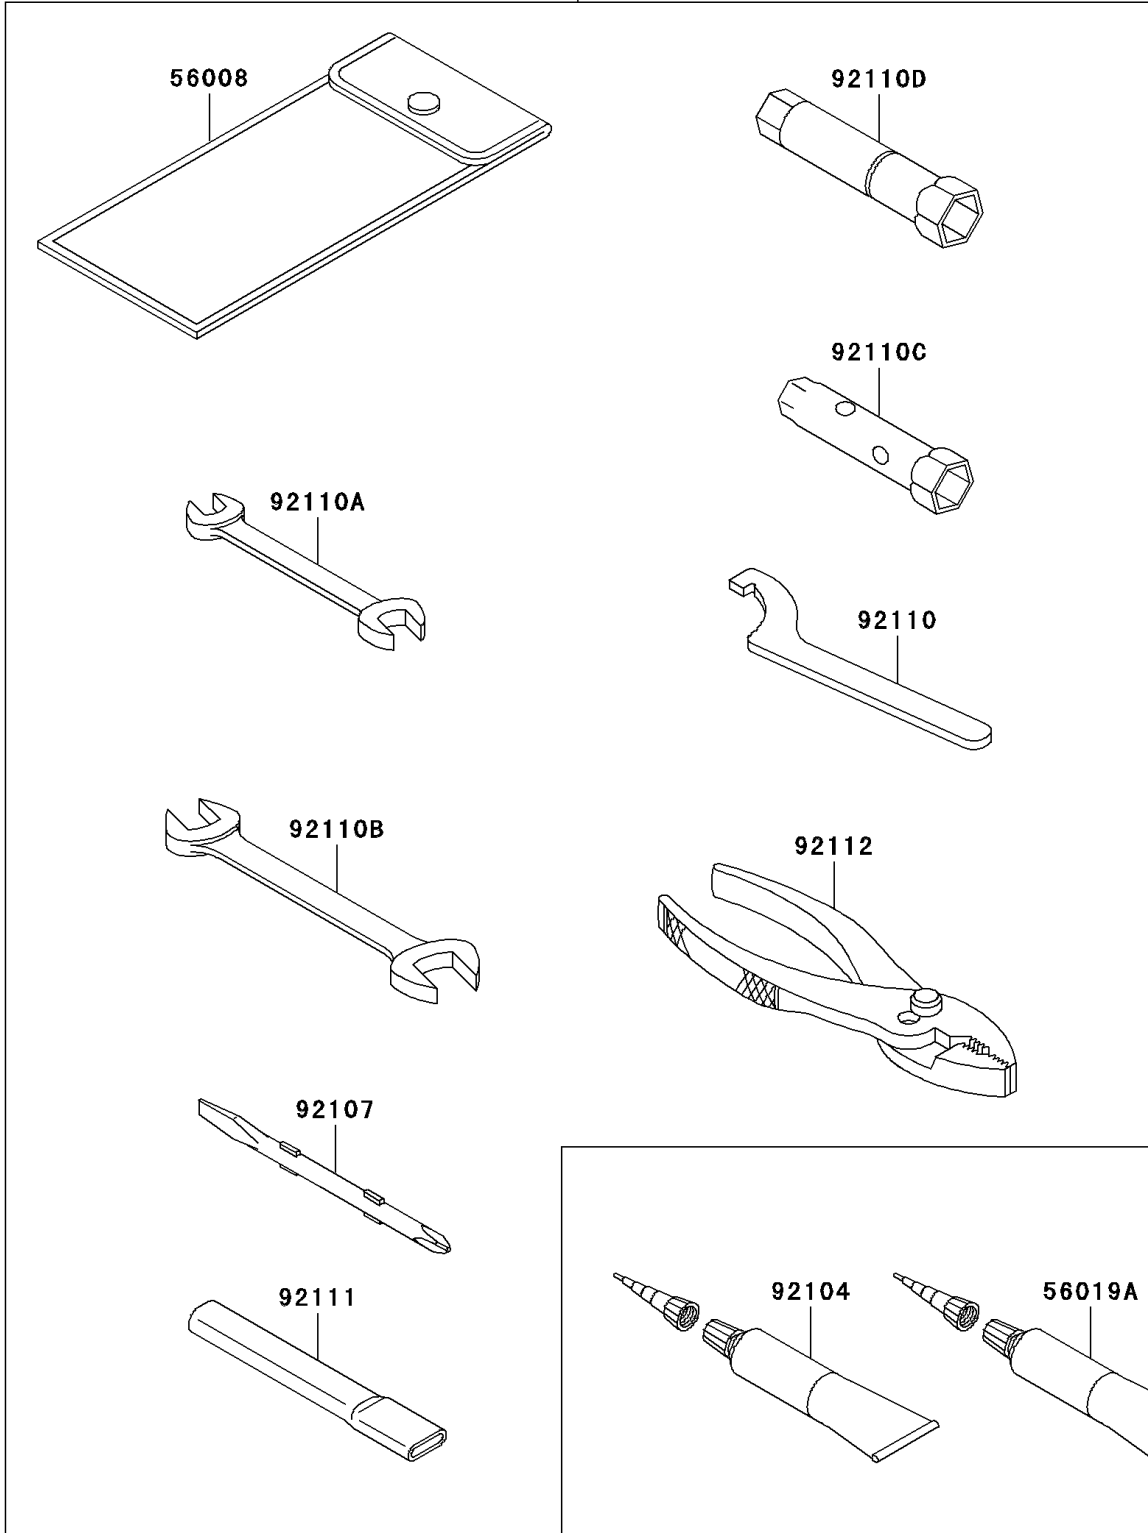

2006 KLX250S PARTS DIAGRAM

Owner's Tools

56007

F2810

2006 KLX250S PARTS LIST

Owner's Tools

ITEM NAME	PART NUMBER	QUANTITY
TOOL-KIT (Ref # 56007)	56007-1383	1
BAG,TOOL (Ref # 56008)	56008-006	1
THREE BOND TB1211,HT/RS,WHITE (Ref # 56019A)	56019-120	1
GASKET-LIQUID,TUBE,100G,SILVER (Ref # 92104)	92104-002	1
TOOL-DRIVER,#2PHILLIPS&SLOT (Ref # 92107)	92107-1051	1
TOOL-WRENCH,HOOK (Ref # 92110)	92110-1144	1
TOOL-WRENCH,OPEN END,10X12 (Ref # 92110A)	92110-1152	1
TOOL-WRENCH,OPEN END,14X17 (Ref # 92110B)	92110-1153	1
TOOL-WRENCH,BOX,8&10MM (Ref # 92110C)	92110-1160	1
TOOL-WRENCH,BOX,16MM (Ref # 92110D)	92110-1172	1
TOOL-BAR,BOX END WRENCH (Ref # 92111)	92111-1051	1
TOOL-PLIERS (Ref # 92112)	92112-1001	1