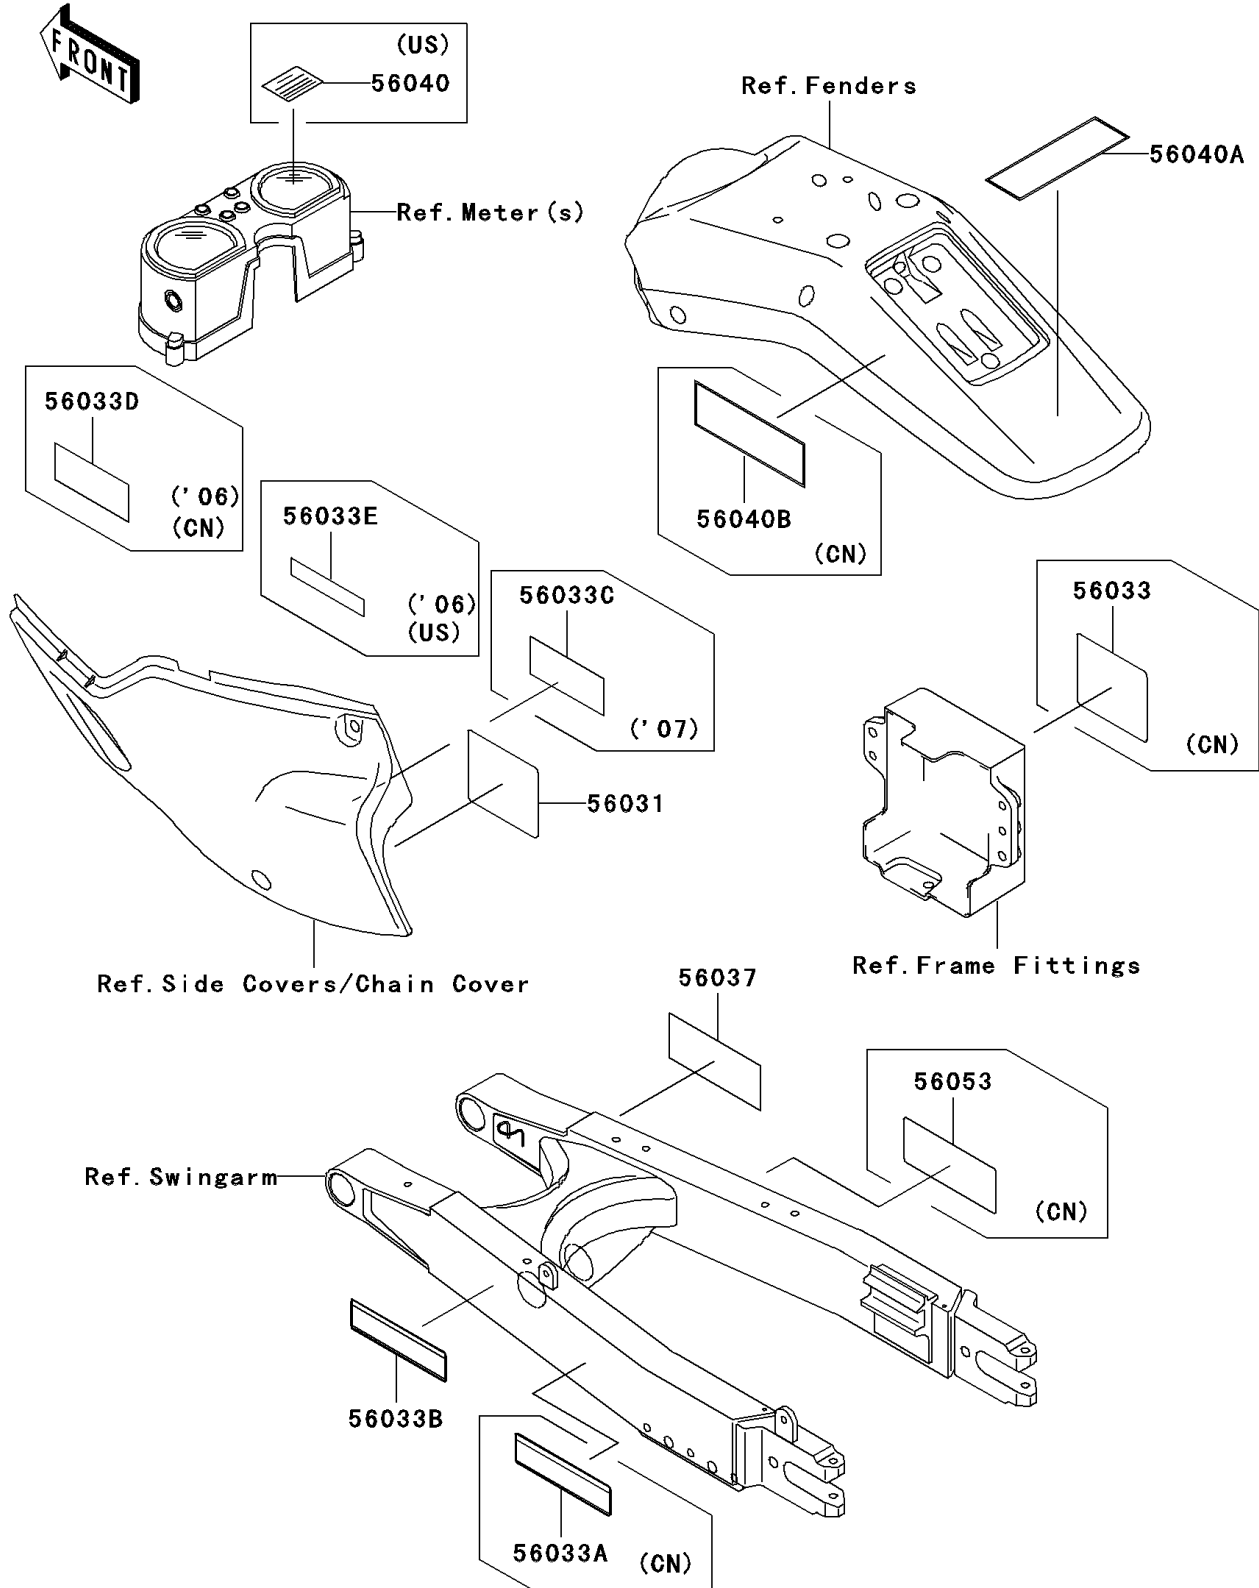

2006 KLX250S PARTS DIAGRAM

Labels

F2860

2006 KLX250S PARTS LIST

Labels

ITEM NAME	PART NUMBER	QUANTITY
LABEL-MANUAL,DAILY SAFETY (Ref # 56031)	56031-1845	1
LABEL-MANUAL,CHAIN (Ref # 56033B)	56033-0102	1
LABEL-SPECIFICATION,TIRE&LOAD (Ref # 56037)	56037-1612	1
LABEL-WARNING,MAXIMUM LOAD (Ref # 56040A)	56040-1314	1
LABEL-MANUAL,DAILY SAFETY (Ref # 56033)	56033-0100	1
LABEL-MANUAL,CHAIN (Ref # 56033A)	56033-0101	1
LABEL-MANUAL,OIL&OIL FILTER (Ref # 56033D)	56033-1286	1
LABEL-MANUAL,OIL&OIL FILTER (Ref # 56033E)	56033-1370	1
LABEL-WARNING,BREAK IN CAUTION (Ref # 56040)	56040-1007	1
LABEL-WARNING,MAXIMUM LOAD (Ref # 56040B)	56040-1327	1
LABEL-SPECIFICATION,TIRE&LOAD (Ref # 56053)	56053-0151	1