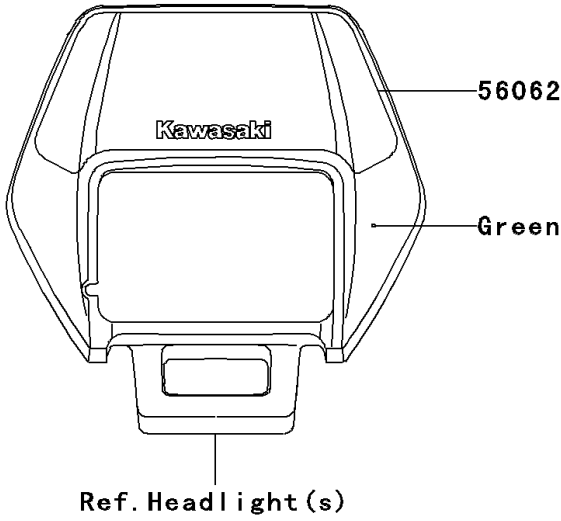

# 2006 KLX250S PARTS DIAGRAM

Decals(H6F)

F2861

## 2006 KLX250S PARTS LIST

Decals(H6F)

ITEM NAME	PART NUMBER	QUANTITY
PATTERN,HEAD LAMP COVER (Ref # 56062)	56062-1623	1
PATTERN,SHROUD,LH (Ref # 56067)	56067-0231	1
PATTERN,SHROUD,RH (Ref # 56067A)	56067-0232	1