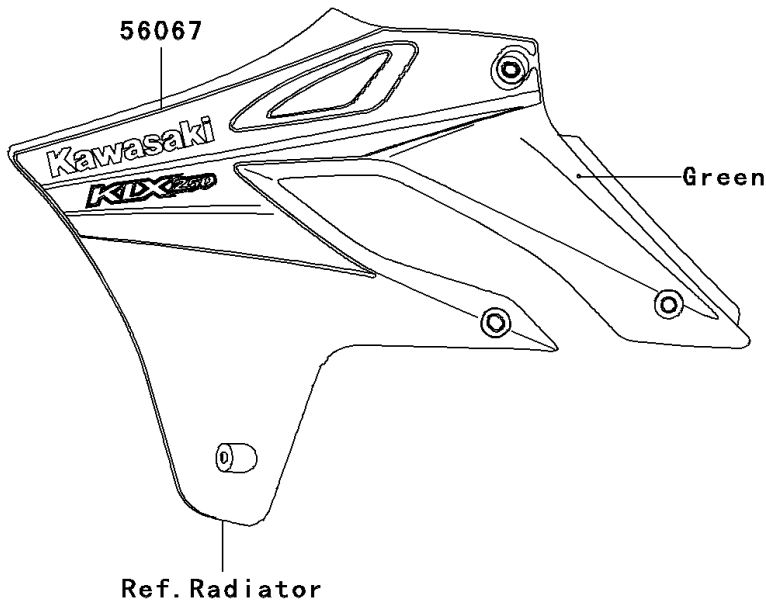

# 2006 KLX250S PARTS DIAGRAM

Decals(H6F)

F2861

## 2006 KLX250S PARTS LIST

Decals(H6F)

ITEM NAME	PART NUMBER	QUANTITY
PATTERN,HEAD LAMP COVER (Ref # 56062)	56062-1623	1
PATTERN,SHROUD,LH (Ref # 56067)	56067-0231	1
PATTERN,SHROUD,RH (Ref # 56067A)	56067-0232	1