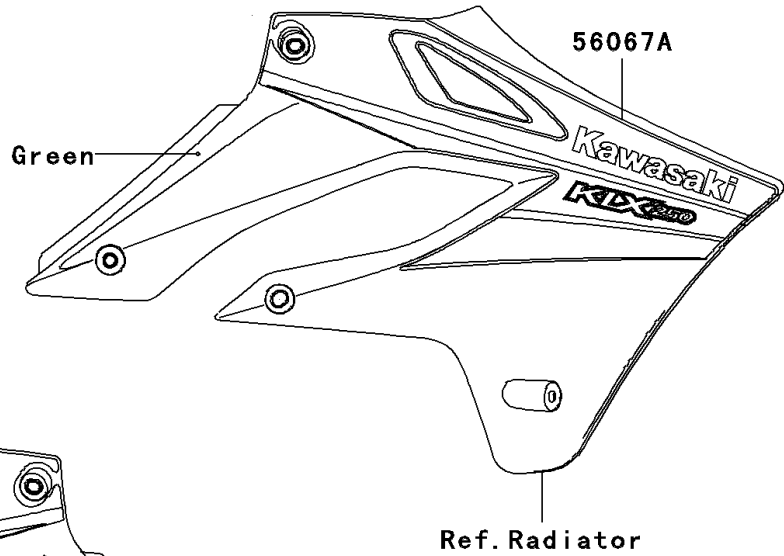

# 2006 KLX250S PARTS DIAGRAM

Decals(H6F)

F2861

## 2006 KLX250S PARTS LIST

Decals(H6F)

ITEM NAME	PART NUMBER	QUANTITY
PATTERN,HEAD LAMP COVER (Ref # 56062)	56062-1623	1
PATTERN,SHROUD,LH (Ref # 56067)	56067-0231	1
PATTERN,SHROUD,RH (Ref # 56067A)	56067-0232	1