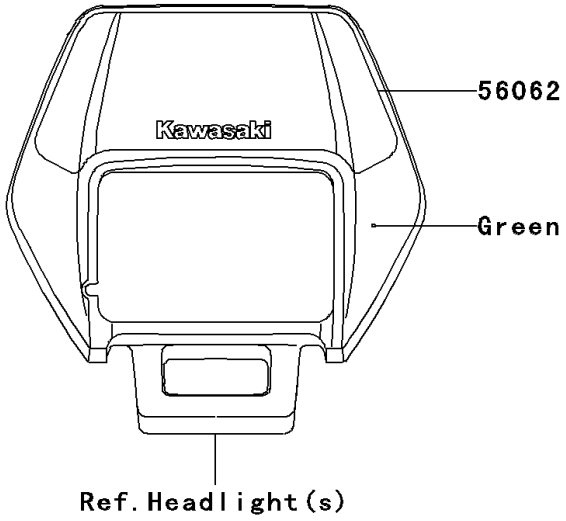

# 2006 KLX250S PARTS DIAGRAM

Decals(H6F)

F2861

## 2006 KLX250S PARTS LIST

Decals(H6F)

ITEM NAME	PART NUMBER	QUANTITY
PATTERN,HEAD LAMP COVER (Ref # 56062)	56062-1623	1
PATTERN,SHROUD,LH (Ref # 56067)	56067-0231	1
PATTERN,SHROUD,RH (Ref # 56067A)	56067-0232	1