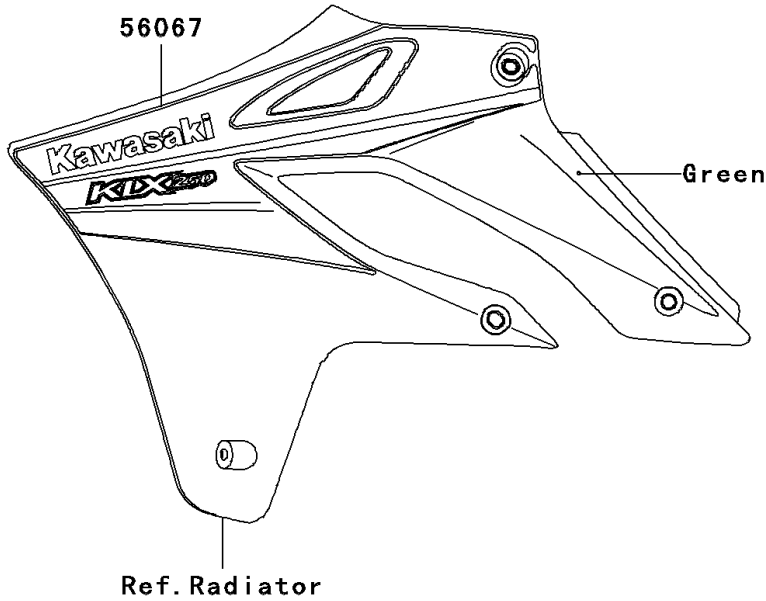

# 2006 KLX250S PARTS DIAGRAM

Decals(H6F)

F2861

## 2006 KLX250S PARTS LIST

Decals(H6F)

ITEM NAME	PART NUMBER	QUANTITY
PATTERN,HEAD LAMP COVER (Ref # 56062)	56062-1623	1
PATTERN,SHROUD,LH (Ref # 56067)	56067-0231	1
PATTERN,SHROUD,RH (Ref # 56067A)	56067-0232	1