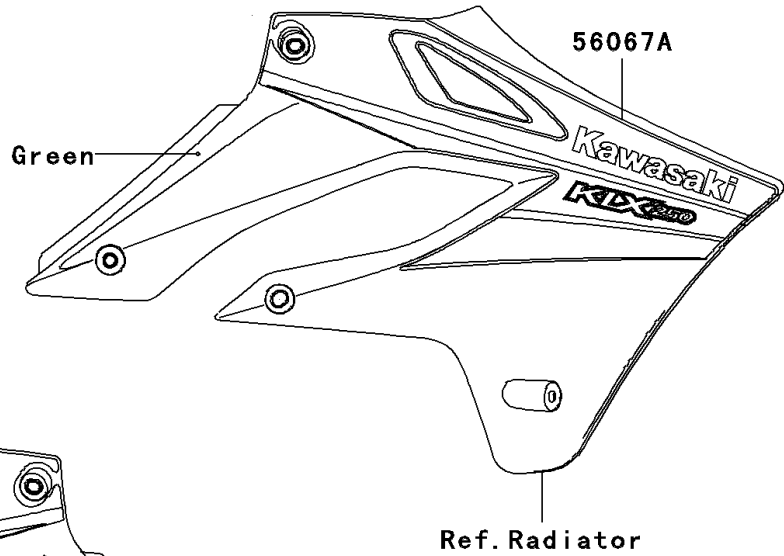

2006 KLX250S PARTS DIAGRAM

Decals(H6F)

F2861

2006 KLX250S PARTS LIST

Decals(H6F)

ITEM NAME	PART NUMBER	QUANTITY
PATTERN,HEAD LAMP COVER (Ref # 56062)	56062-1623	1
PATTERN,SHROUD,LH (Ref # 56067)	56067-0231	1
PATTERN,SHROUD,RH (Ref # 56067A)	56067-0232	1