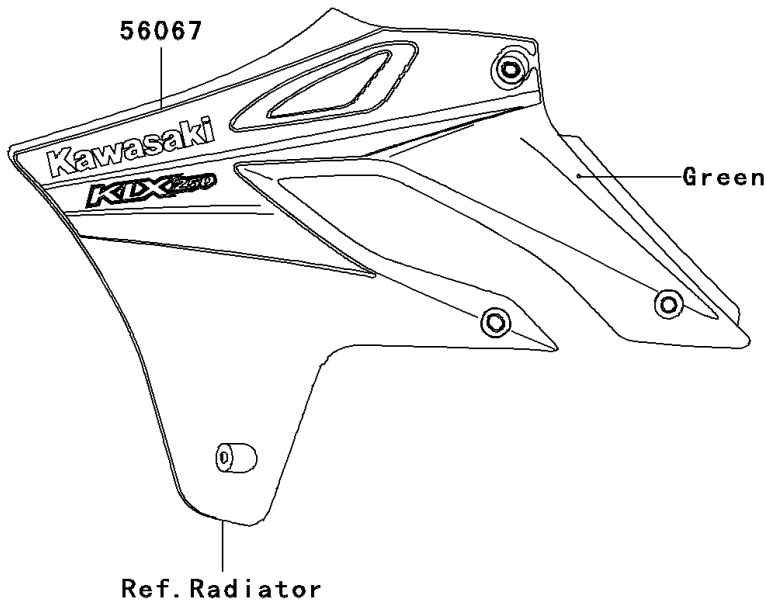

2006 KLX250S PARTS DIAGRAM

Decals(H6F)

F2861

2006 KLX250S PARTS LIST

Decals(H6F)

ITEM NAME	PART NUMBER	QUANTITY
PATTERN,HEAD LAMP COVER (Ref # 56062)	56062-1623	1
PATTERN,SHROUD,LH (Ref # 56067)	56067-0231	1
PATTERN,SHROUD,RH (Ref # 56067A)	56067-0232	1