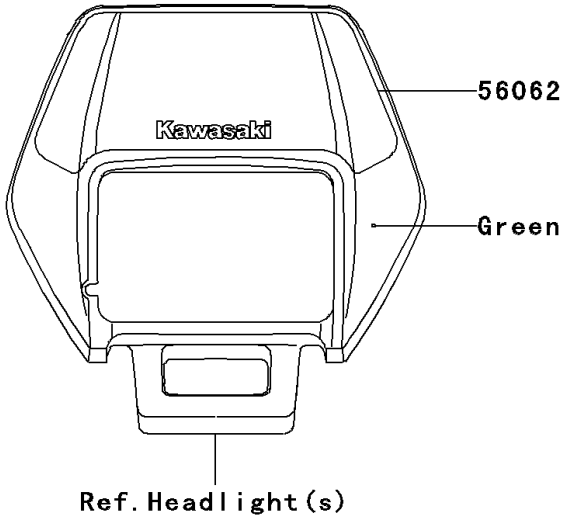

2006 KLX250S PARTS DIAGRAM

Decals(H6F)

F2861

2006 KLX250S PARTS LIST

Decals(H6F)

ITEM NAME	PART NUMBER	QUANTITY
PATTERN,HEAD LAMP COVER (Ref # 56062)	56062-1623	1
PATTERN,SHROUD,LH (Ref # 56067)	56067-0231	1
PATTERN,SHROUD,RH (Ref # 56067A)	56067-0232	1