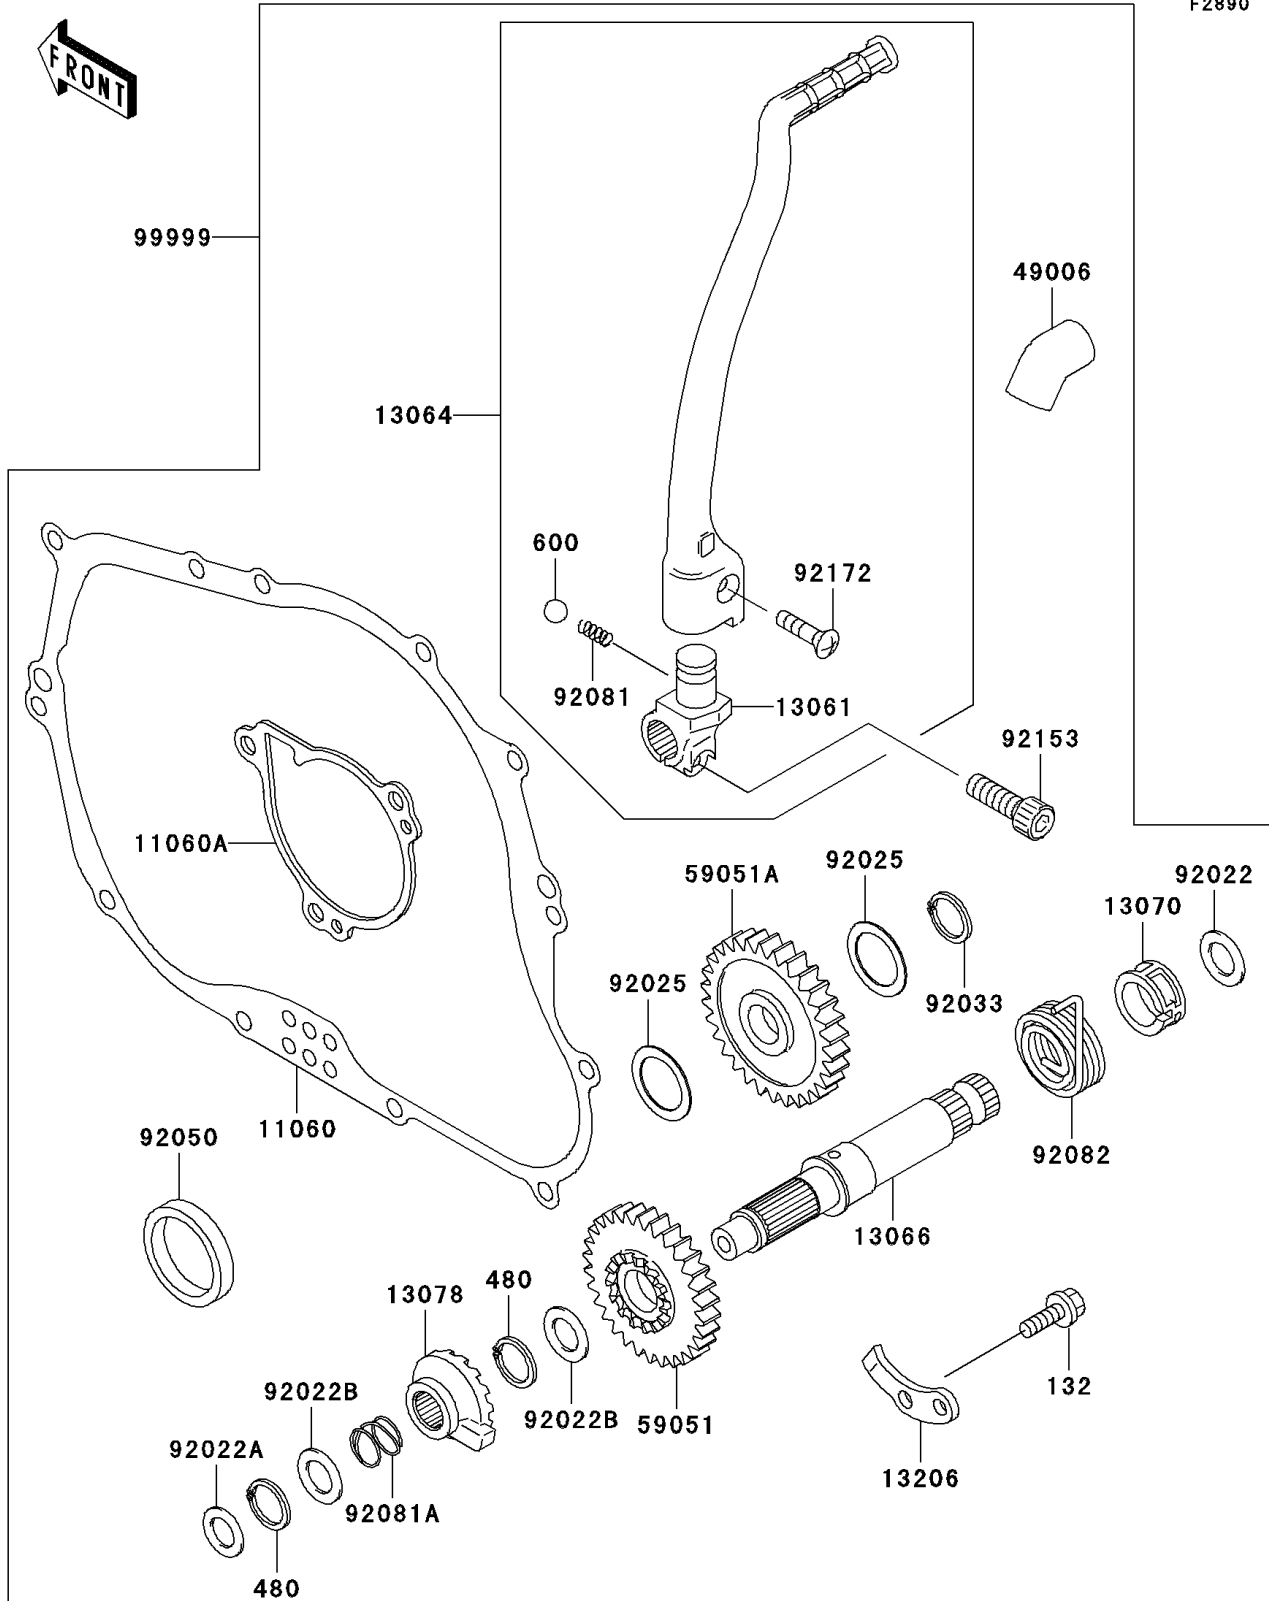

# 2006 KLX250S PARTS DIAGRAM

Optional Parts

F2890

## 2006 KLX250S PARTS LIST

### Optional Parts

ITEM NAME	PART NUMBER	QUANTITY
BOLT-FLANGED-SMALL,6X16 (Ref # 132)	132G0616	1
CIRCLIP-TYPE-C,16MM (Ref # 480)	480J1600	2
BALL-STEEL,1/4" (Ref # 600)	600A0800	1
GASKET,CLUTCH COVER INNER (Ref # 11060)	11060-1324	1
GASKET,PUMP COVER (Ref # 11060A)	11060-1328	1
BOSS,KICK PEDAL (Ref # 13061)	13061-1397	1
LEVER-ASSY-KICK,PEDAL (Ref # 13064)	13064-0034	1
SHAFT-KICK (Ref # 13066)	13066-1088	1
GUIDE,KICK SPRING (Ref # 13070)	13070-011	1
RATCHET (Ref # 13078)	13078-1052	1
GUIDE-KICK (Ref # 13206)	13206-1062	1
BOOT (Ref # 49006)	49006-1287	1
GEAR-SPUR,KICK,29T (Ref # 59051)	59051-1131	1
GEAR-SPUR,28T (Ref # 59051A)	59051-1400	1
WASHER,18.5X23X1.2 (Ref # 92022)	92022-118	1
WASHER,12.3X20X0.5 (Ref # 92022A)	92022-269	1
WASHER,16.8X22X0.5 (Ref # 92022B)	92022-315	2
SHIM,T=0.7 (Ref # 92025)	92025-1451	2
RING-SNAP,18MM (Ref # 92033)	92033-029	1
SEAL-OIL (Ref # 92050)	92050-078	1
SPRING,KICK PEDAL (Ref # 92081)	92081-020	1
SPRING,RATCHET (Ref # 92081A)	92081-122	1
SPRING,KICKSTARTER (Ref # 92082)	92082-003	1
BOLT,SOCKET,8X25 (Ref # 92153)	92153-1350	1
SCREW,6X27 (Ref # 92172)	92172-0222	1
KIT.,KICK STARTER (Ref # 99999)	99999-0073	1