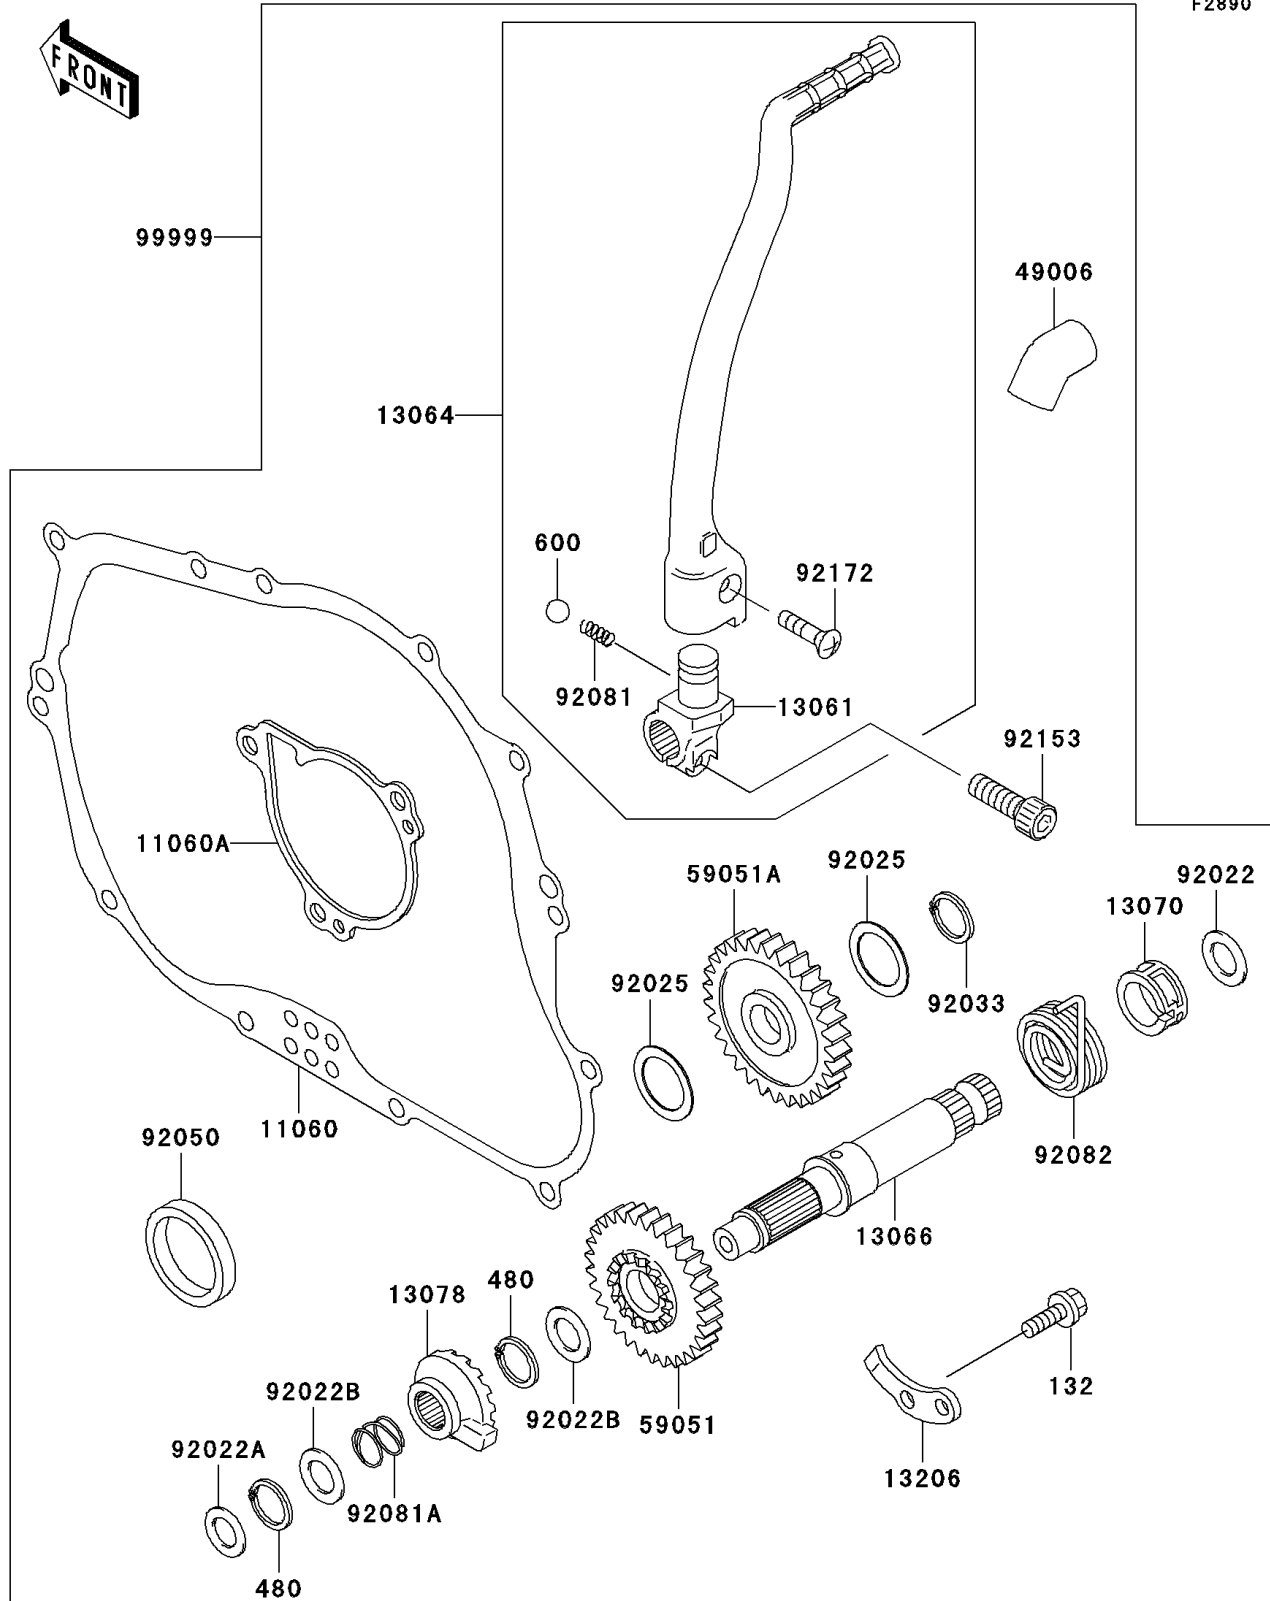

2006 KLX250S PARTS DIAGRAM

Optional Parts

F2890

2006 KLX250S PARTS LIST

Optional Parts

ITEM NAME	PART NUMBER	QUANTITY
BOLT-FLANGED-SMALL,6X16 (Ref # 132)	132G0616	1
CIRCLIP-TYPE-C,16MM (Ref # 480)	480J1600	2
BALL-STEEL,1/4" (Ref # 600)	600A0800	1
GASKET,CLUTCH COVER INNER (Ref # 11060)	11060-1324	1
GASKET,PUMP COVER (Ref # 11060A)	11060-1328	1
BOSS,KICK PEDAL (Ref # 13061)	13061-1397	1
LEVER-ASSY-KICK,PEDAL (Ref # 13064)	13064-0034	1
SHAFT-KICK (Ref # 13066)	13066-1088	1
GUIDE,KICK SPRING (Ref # 13070)	13070-011	1
RATCHET (Ref # 13078)	13078-1052	1
GUIDE-KICK (Ref # 13206)	13206-1062	1
BOOT (Ref # 49006)	49006-1287	1
GEAR-SPUR,KICK,29T (Ref # 59051)	59051-1131	1
GEAR-SPUR,28T (Ref # 59051A)	59051-1400	1
WASHER,18.5X23X1.2 (Ref # 92022)	92022-118	1
WASHER,12.3X20X0.5 (Ref # 92022A)	92022-269	1
WASHER,16.8X22X0.5 (Ref # 92022B)	92022-315	2
SHIM,T=0.7 (Ref # 92025)	92025-1451	2
RING-SNAP,18MM (Ref # 92033)	92033-029	1
SEAL-OIL (Ref # 92050)	92050-078	1
SPRING,KICK PEDAL (Ref # 92081)	92081-020	1
SPRING,RATCHET (Ref # 92081A)	92081-122	1
SPRING,KICKSTARTER (Ref # 92082)	92082-003	1
BOLT,SOCKET,8X25 (Ref # 92153)	92153-1350	1
SCREW,6X27 (Ref # 92172)	92172-0222	1
KIT.,KICK STARTER (Ref # 99999)	99999-0073	1