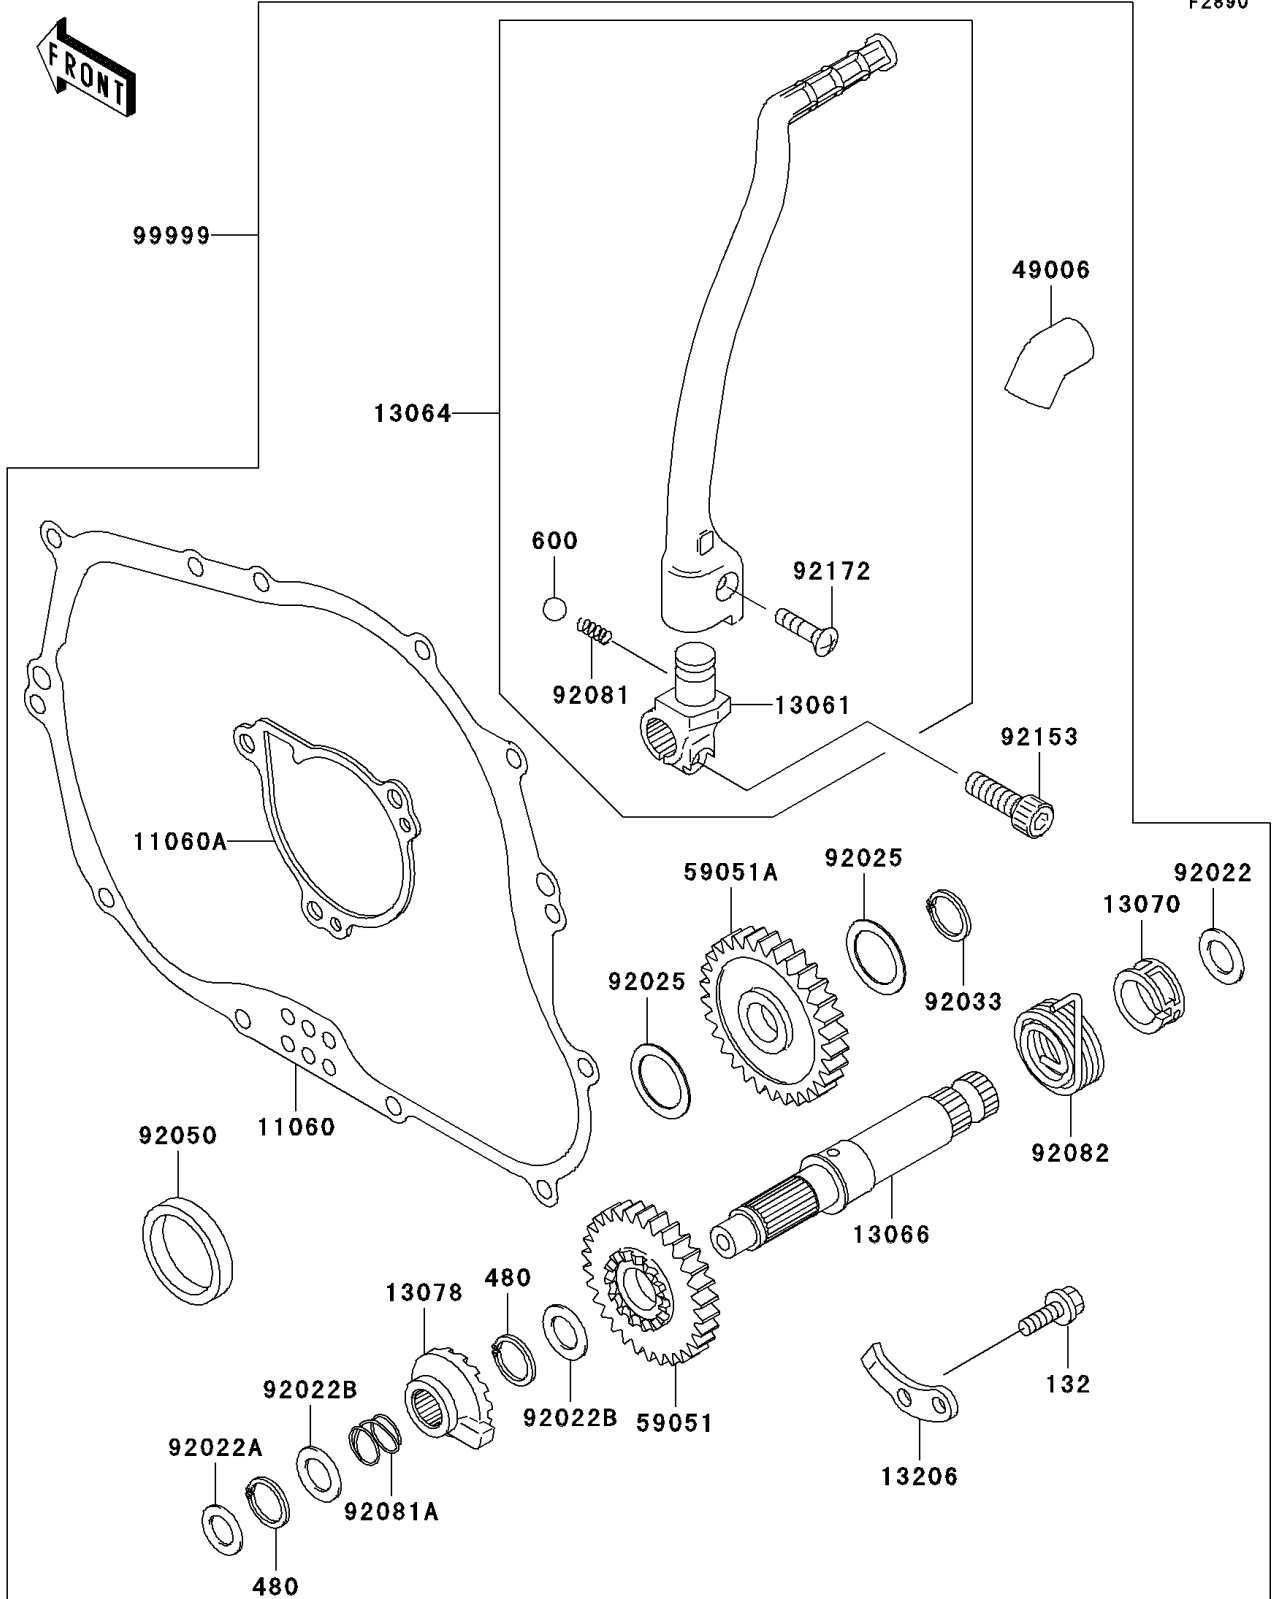

2006 KLX250S PARTS DIAGRAM

Optional Parts

F2890

2006 KLX250S PARTS LIST

Optional Parts

ITEM NAME	PART NUMBER	QUANTITY
BOLT-FLANGED-SMALL,6X16 (Ref # 132)	132G0616	1
CIRCLIP-TYPE-C,16MM (Ref # 480)	480J1600	2
BALL-STEEL,1/4" (Ref # 600)	600A0800	1
GASKET,CLUTCH COVER INNER (Ref # 11060)	11060-1324	1
GASKET,PUMP COVER (Ref # 11060A)	11060-1328	1
BOSS,KICK PEDAL (Ref # 13061)	13061-1397	1
LEVER-ASSY-KICK,PEDAL (Ref # 13064)	13064-0034	1
SHAFT-KICK (Ref # 13066)	13066-1088	1
GUIDE,KICK SPRING (Ref # 13070)	13070-011	1
RATCHET (Ref # 13078)	13078-1052	1
GUIDE-KICK (Ref # 13206)	13206-1062	1
BOOT (Ref # 49006)	49006-1287	1
GEAR-SPUR,KICK,29T (Ref # 59051)	59051-1131	1
GEAR-SPUR,28T (Ref # 59051A)	59051-1400	1
WASHER,18.5X23X1.2 (Ref # 92022)	92022-118	1
WASHER,12.3X20X0.5 (Ref # 92022A)	92022-269	1
WASHER,16.8X22X0.5 (Ref # 92022B)	92022-315	2
SHIM,T=0.7 (Ref # 92025)	92025-1451	2
RING-SNAP,18MM (Ref # 92033)	92033-029	1
SEAL-OIL (Ref # 92050)	92050-078	1
SPRING,KICK PEDAL (Ref # 92081)	92081-020	1
SPRING,RATCHET (Ref # 92081A)	92081-122	1
SPRING,KICKSTARTER (Ref # 92082)	92082-003	1
BOLT,SOCKET,8X25 (Ref # 92153)	92153-1350	1
SCREW,6X27 (Ref # 92172)	92172-0222	1
KIT.,KICK STARTER (Ref # 99999)	99999-0073	1