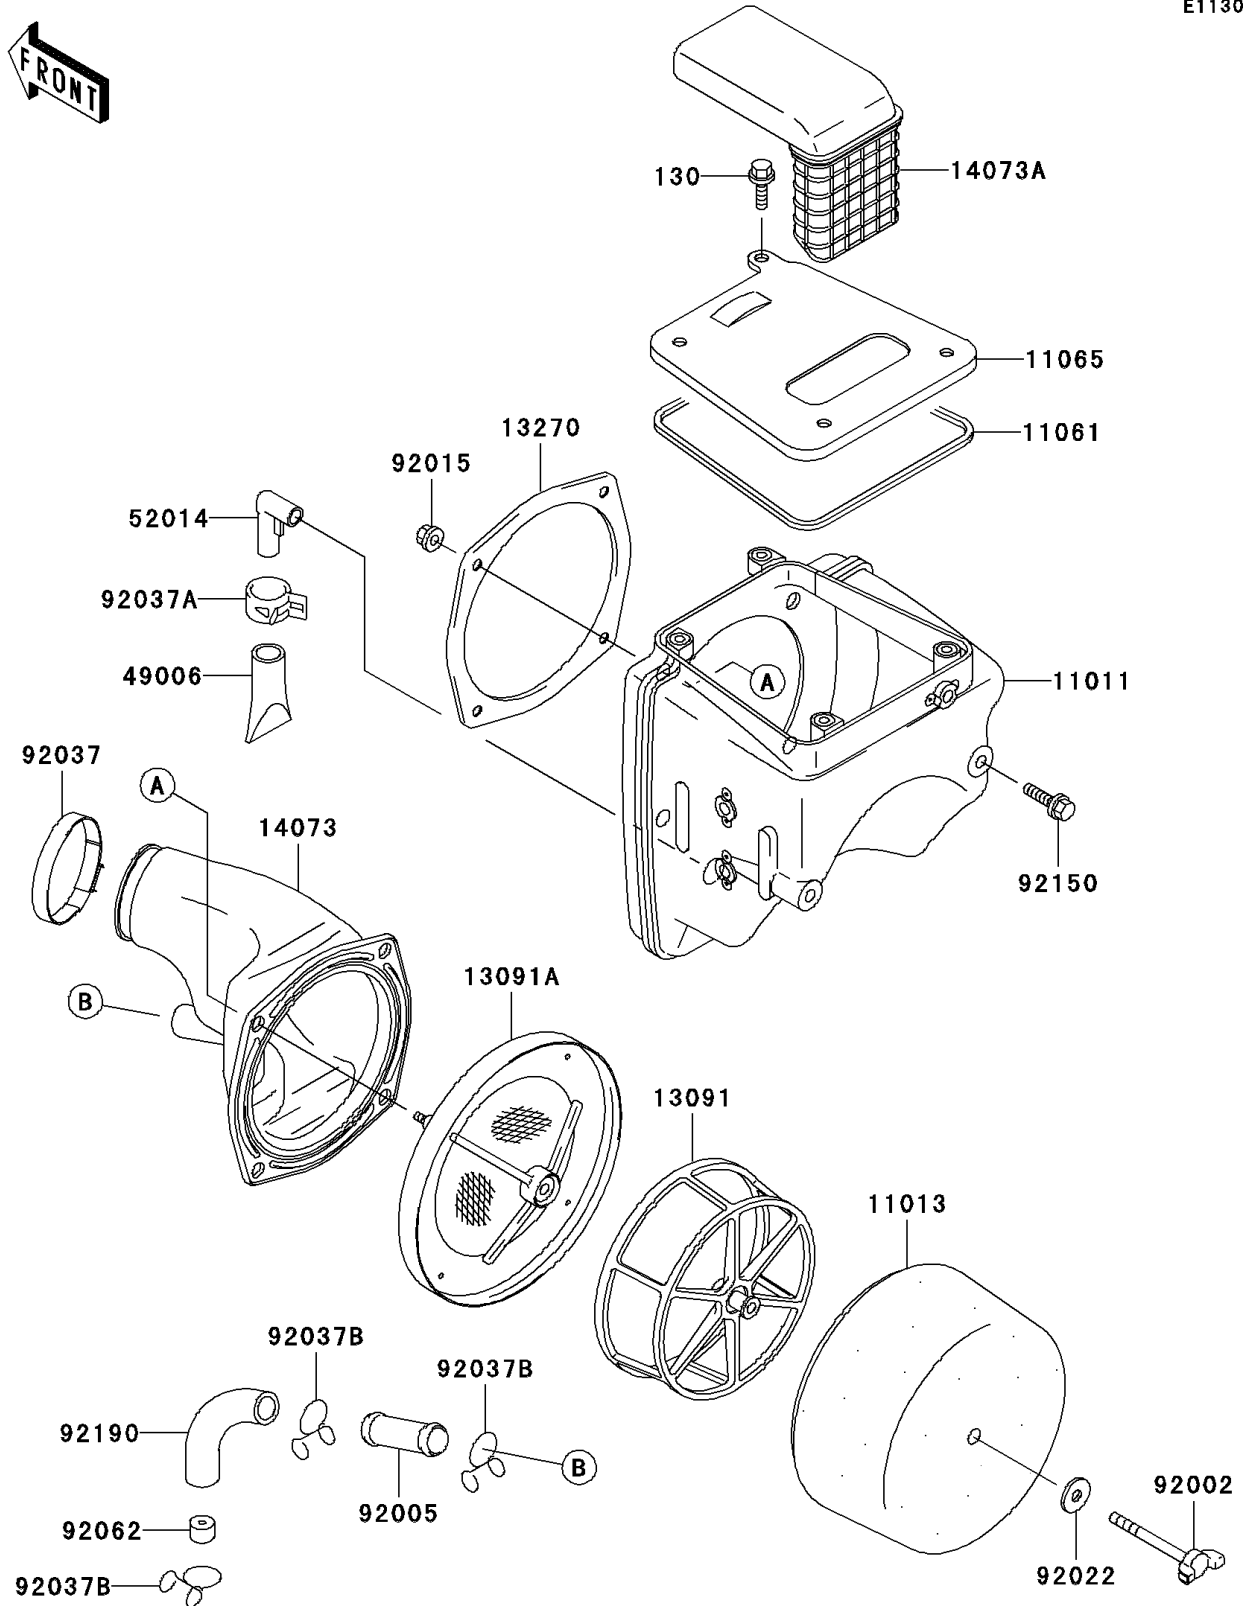

2005 KLX300R PARTS DIAGRAM

Air Cleaner

E1130

2005 KLX300R PARTS LIST

Air Cleaner

| ITEM NAME | PART NUMBER | QUANTITY |
|----------------------------------|-------------|----------|
| BOLT-FLANGED,6X12 (Ref # 130) | 130G0612 | 4 |
| CASE-AIR FILTER (Ref # 11011) | 11011-1399 | 1 |
| ELEMENT-AIR FILTER (Ref # 11013) | 11013-1260 | 1 |
| GASKET,L=535 (Ref # 11061) | 11061-1056 | 1 |
| CAP,AIR FILTER (Ref # 11065) | 11065-1182 | 1 |
| HOLDER,ELEMENT (Ref # 13091) | 13091-1454 | 1 |
| HOLDER,ELEMENT (Ref # 13091A) | 13091-1835 | 1 |
| PLATE,DUCT FITTING (Ref # 13270) | 13270-1284 | 1 |
| DUCT,AIR FILTER (Ref # 14073) | 14073-1566 | 1 |
| BOOT (Ref # 49006) | 49006-1211 | 1 |
| ELBOW (Ref # 52014) | 52014-1083 | 1 |
| BOLT,WING (Ref # 92002) | 92002-1719 | 1 |
| FITTING (Ref # 92005) | 92005-1236 | 1 |
| NUT,FLANGED,5MM (Ref # 92015) | 92015-1656 | 4 |
| WASHER,6.5X20X1.6 (Ref # 92022) | 92022-125 | 1 |
| CLAMP (Ref # 92037) | 92037-1554 | 1 |
| CLAMP (Ref # 92037A) | 92037-2082 | 1 |
| CLAMP,TUBE (Ref # 92037B) | 92037-213 | 3 |
| NOZZLE (Ref # 92062) | 92062-1076 | 1 |
| BOLT,6X20 (Ref # 92150) | 92150-1339 | 3 |
| TUBE,BREATHING (Ref # 92190) | 92190-1397 | 1 |
| DUCT,AIR INTAKE (Ref # 14073A) | 14073-1588 | 1 |