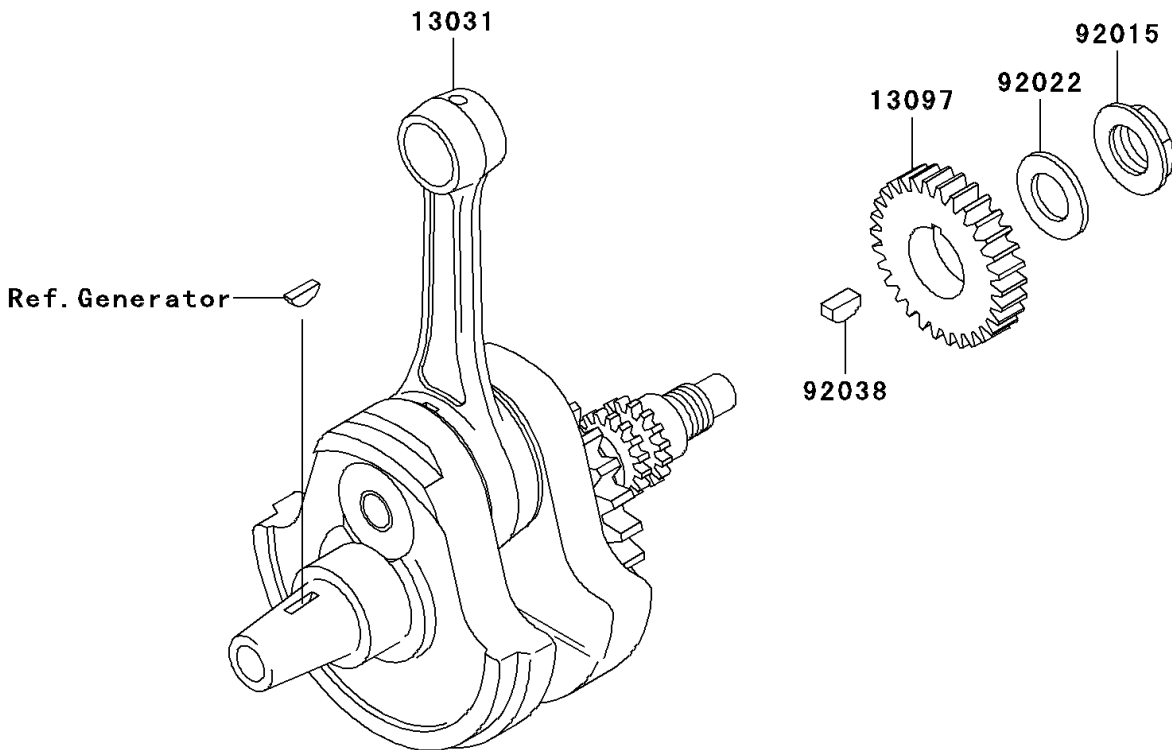

# 2005 KLX300R PARTS DIAGRAM

Crankshaft

E1321

## 2005 KLX300R PARTS LIST

### Crankshaft

ITEM NAME	PART NUMBER	QUANTITY
CRANKSHAFT-COMP (Ref # 13031)	13031-1427	1
BALANCER (Ref # 13041)	13041-0001	1
GEAR-PRIMARY SPUR,22T (Ref # 13097)	13097-1296	1
GEAR-ASSY,BALANCER (Ref # 13101)	13101-1253	1
NUT,16MM (Ref # 92015)	92015-1581	1
WASHER,16.3X29X1.75 (Ref # 92022)	92022-1356	1
RING-SNAP,18MM (Ref # 92033)	92033-029	1
KEY (Ref # 92038)	92038-1057	1