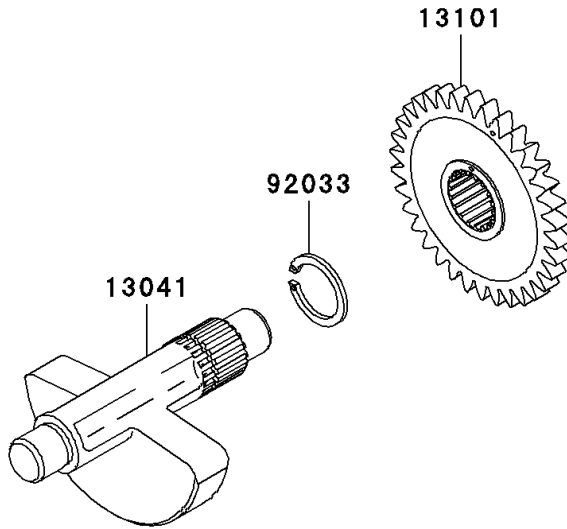

# 2005 KLX300R PARTS DIAGRAM

Crankshaft

E1321

## 2005 KLX300R PARTS LIST

### Crankshaft

ITEM NAME	PART NUMBER	QUANTITY
CRANKSHAFT-COMP (Ref # 13031)	13031-1427	1
BALANCER (Ref # 13041)	13041-0001	1
GEAR-PRIMARY SPUR,22T (Ref # 13097)	13097-1296	1
GEAR-ASSY,BALANCER (Ref # 13101)	13101-1253	1
NUT,16MM (Ref # 92015)	92015-1581	1
WASHER,16.3X29X1.75 (Ref # 92022)	92022-1356	1
RING-SNAP,18MM (Ref # 92033)	92033-029	1
KEY (Ref # 92038)	92038-1057	1