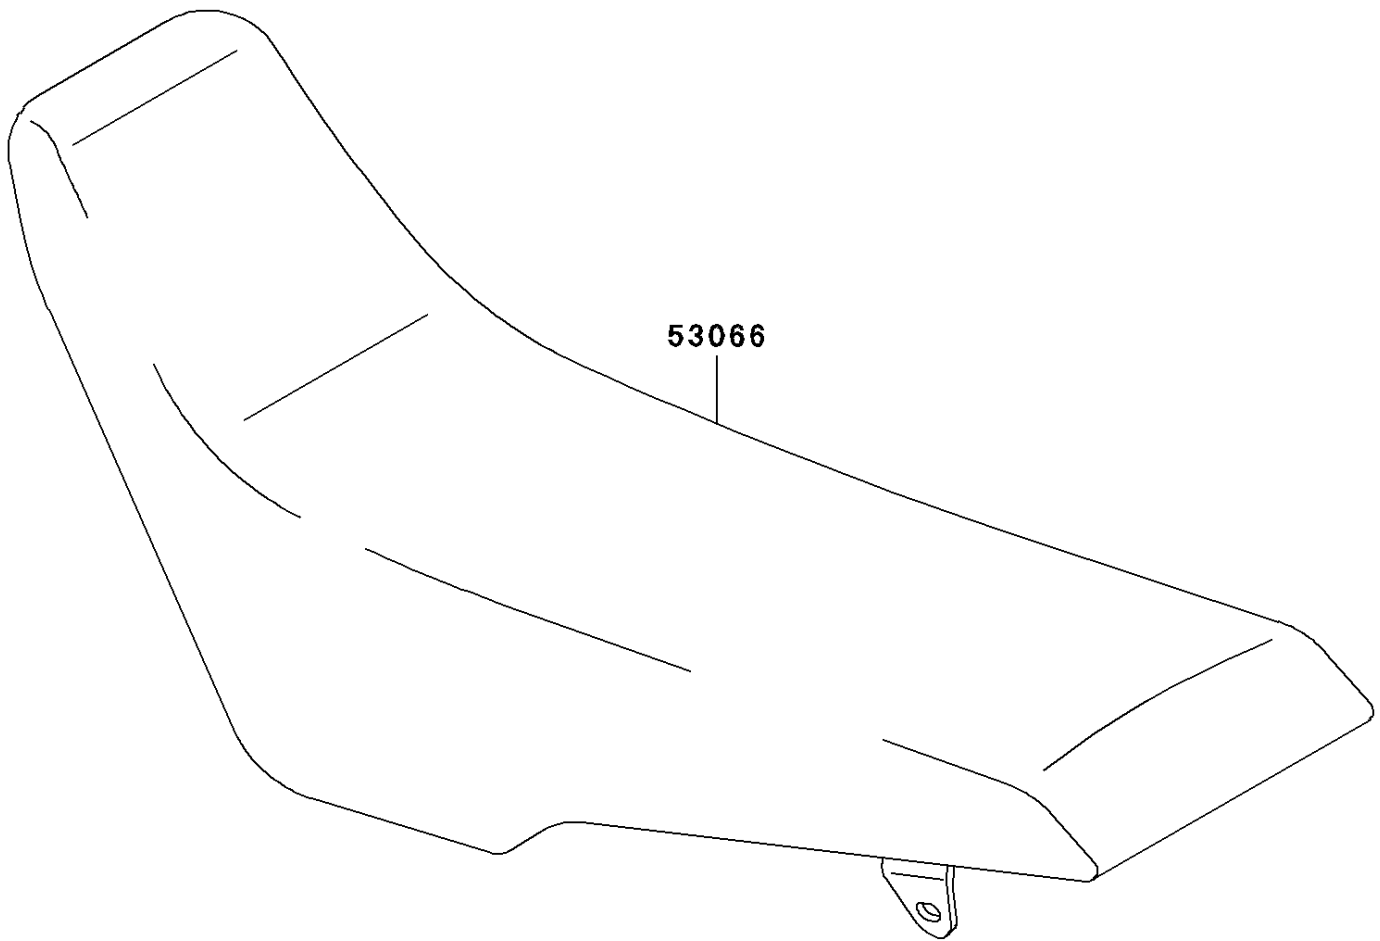

2005 KLX300R PARTS DIAGRAM

Seat

F2510

2005 KLX300R PARTS LIST

Seat

ITEM NAME	PART NUMBER	QUANTITY
SEAT-ASSY,DUAL,BLACK (Ref # 53066)	53066-0059-MA	1