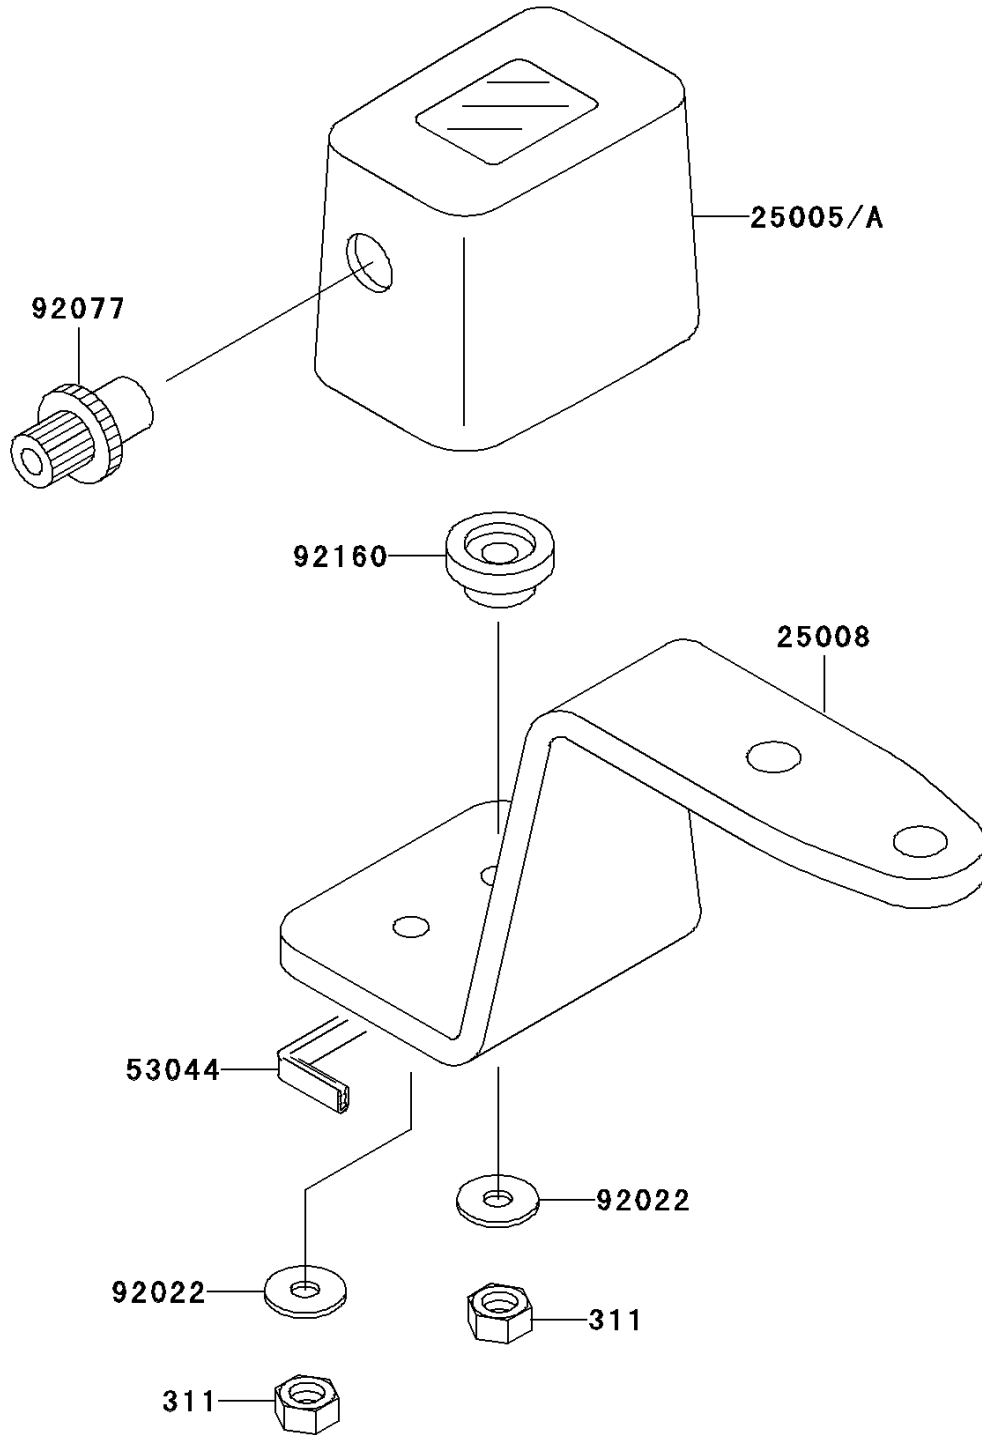

# 2005 KLX300R PARTS DIAGRAM

Meter(s)

F2530

## 2005 KLX300R PARTS LIST

Meter(s)

| ITEM NAME                            | PART NUMBER | QUANTITY |
|--------------------------------------|-------------|----------|
| NUT-HEX (Ref # 311)                  | 311B0400    | 2        |
| BRACKET-METER (Ref # 25008)          | 25008-1196  | 1        |
| TRIM,L=157 (Ref # 53044)             | 53044-1276  | 1        |
| WASHER,4.3X12.5X1 (Ref # 92022)      | 92022-1888  | 2        |
| KNOB,TRIP (Ref # 92077)              | 92077-1114  | 1        |
| DAMPER (Ref # 92160)                 | 92160-1452  | 1        |
| SPEEDOMETER,TRIP(MILE) (Ref # 25005) | 25005-1548  | 1        |
| SPEEDOMETER,TRIP(KM) (Ref # 25005A)  | 25005-1549  | 1        |