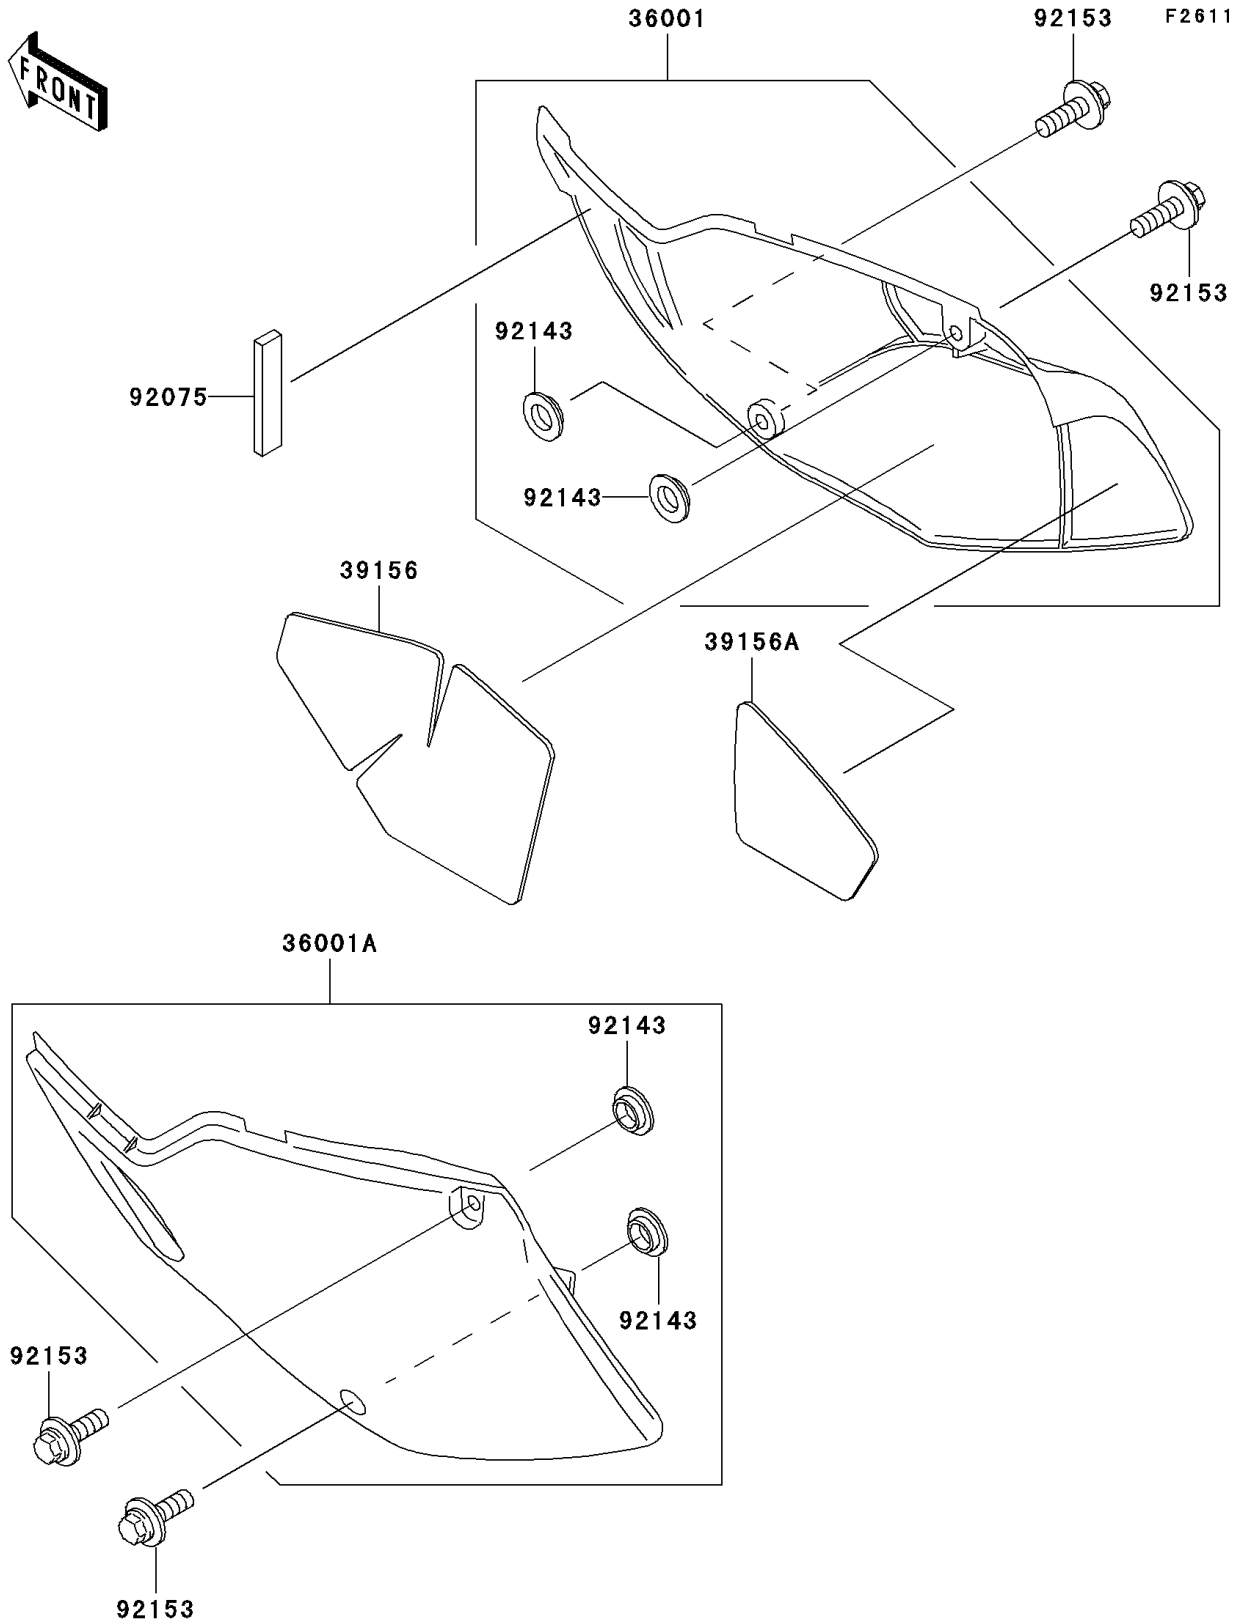

2005 KLX300R PARTS DIAGRAM

Side Covers

2005 KLX300R PARTS LIST

Side Covers

ITEM NAME	PART NUMBER	QUANTITY
COVER-SIDE,RH,S.WHITE (Ref # 36001)	36001-0001-266	1
COVER-SIDE,LH,S.WHITE (Ref # 36001A)	36001-1497-266	1
PAD,SIDE COVER,RH (Ref # 39156)	39156-1345	1
PAD,SIDE COVER,RH (Ref # 39156A)	39156-1346	1
DAMPER (Ref # 92075)	92075-1658	1
COLLAR (Ref # 92143)	92143-1196	4
BOLT,6X20 (Ref # 92153)	92153-0502	4