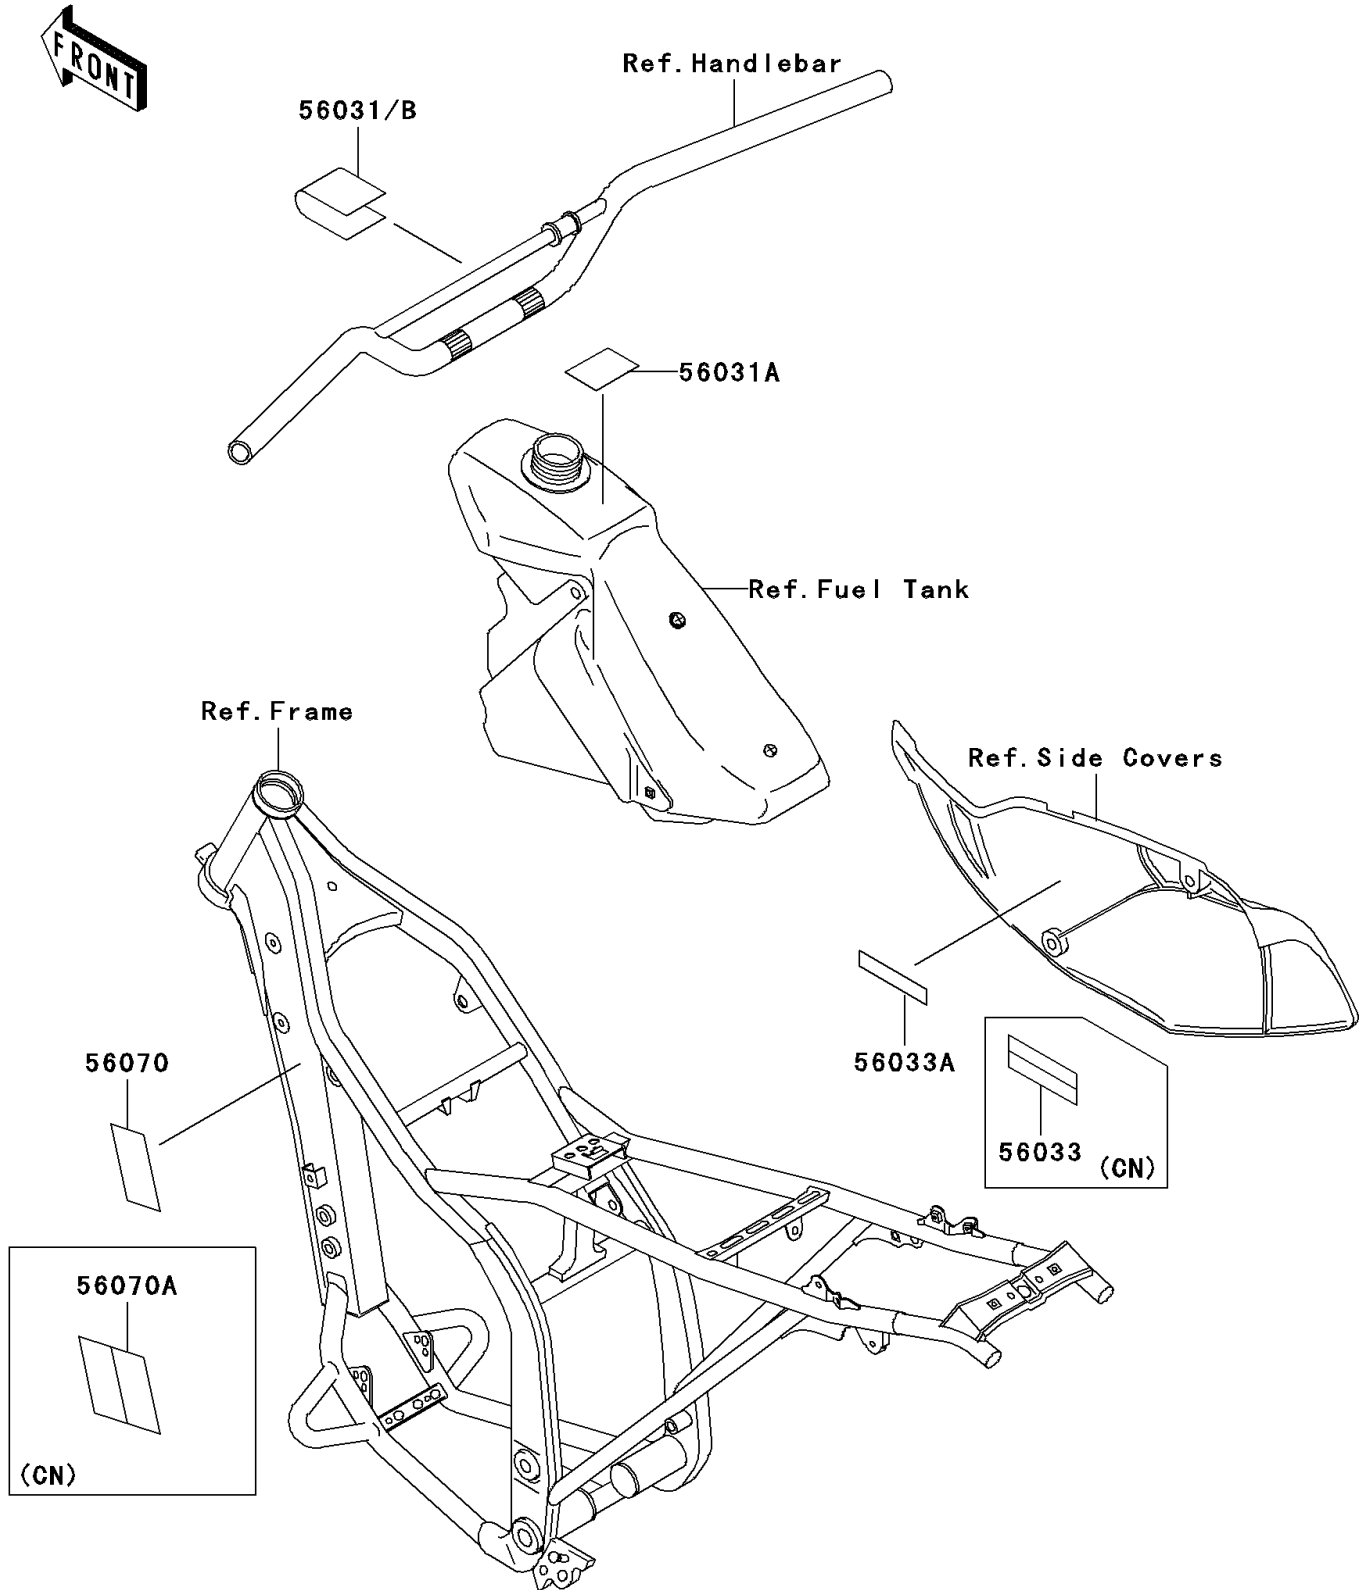

2005 KLX300R PARTS DIAGRAM

Labels

F2860

2005 KLX300R PARTS LIST

Labels

ITEM NAME	PART NUMBER	QUANTITY
LABEL-MANUAL,ENGINE START (Ref # 56031A)	56031-1919	1
LABEL-MANUAL,ENGINE START (Ref # 56031)	56031-1917	1
LABEL-MANUAL,ENGINE START (Ref # 56031B)	56031-1925	1
LABEL-MANUAL,OIL&OIL FILTER (Ref # 56033)	56033-1286	1
LABEL-MANUAL,OIL&OIL FILTER (Ref # 56033A)	56033-1370	1
LABEL-WARNING,OFF LOAD ONLY (Ref # 56070)	56070-1276	1
LABEL-WARNING,OFF LOAD ONLY (Ref # 56070A)	56070-1277	1