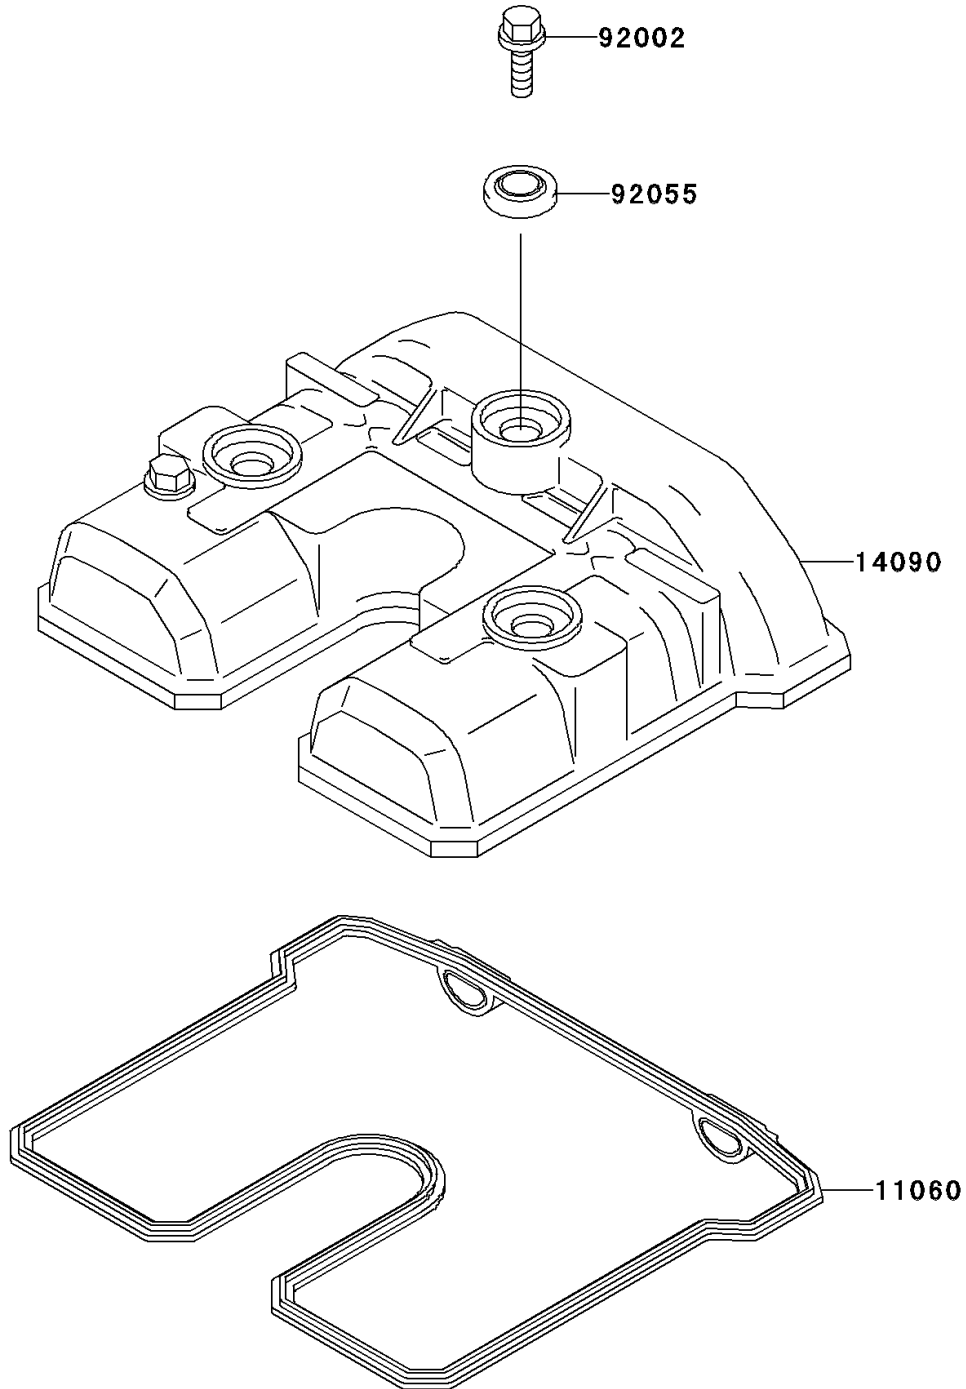

1997 KLX300R PARTS DIAGRAM

Cylinder Head Cover

E1112

1997 KLX300R PARTS LIST

Cylinder Head Cover

ITEM NAME	PART NUMBER	QUANTITY
GASKET,HEAD COVER (Ref # 11060)	11060-1318	1
COVER,HEAD (Ref # 14090)	14090-1477	1
BOLT,L=20.5 (Ref # 92002)	92002-1327	3
RING-O,HEAD COVER BOLT (Ref # 92055)	92055-1352	3