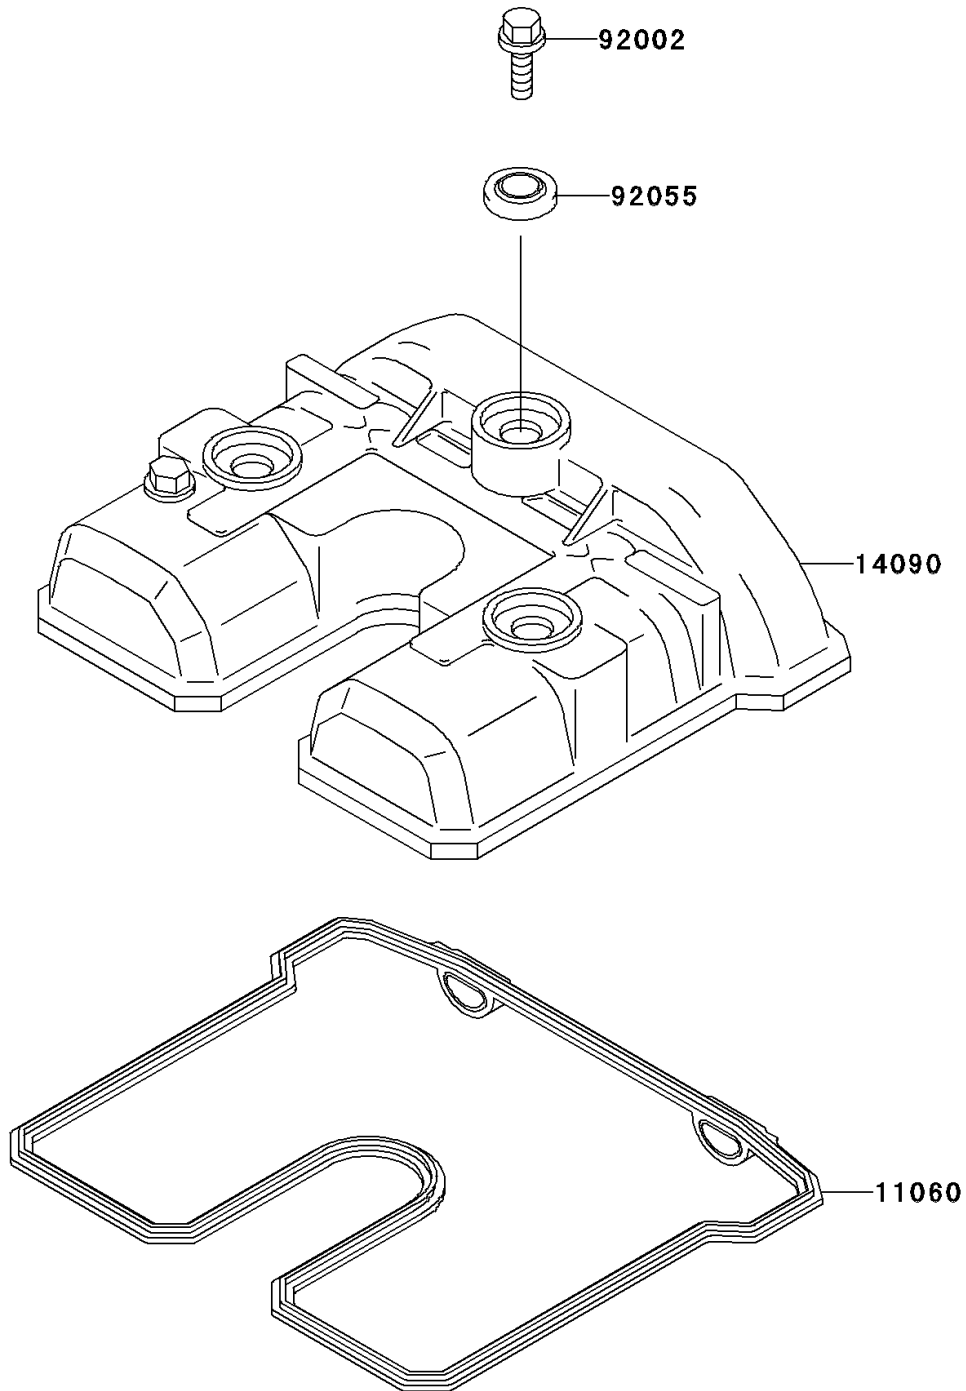

1999 KLX300R PARTS DIAGRAM

Cylinder Head Cover

E1112

1999 KLX300R PARTS LIST

Cylinder Head Cover

| ITEM NAME | PART NUMBER | QUANTITY |
|--------------------------------------|-------------|----------|
| GASKET,HEAD COVER (Ref # 11060) | 11060-1318 | 1 |
| COVER,HEAD (Ref # 14090) | 14090-1477 | 1 |
| BOLT,L=20.5 (Ref # 92002) | 92002-1327 | 3 |
| RING-O,HEAD COVER BOLT (Ref # 92055) | 92055-1352 | 3 |