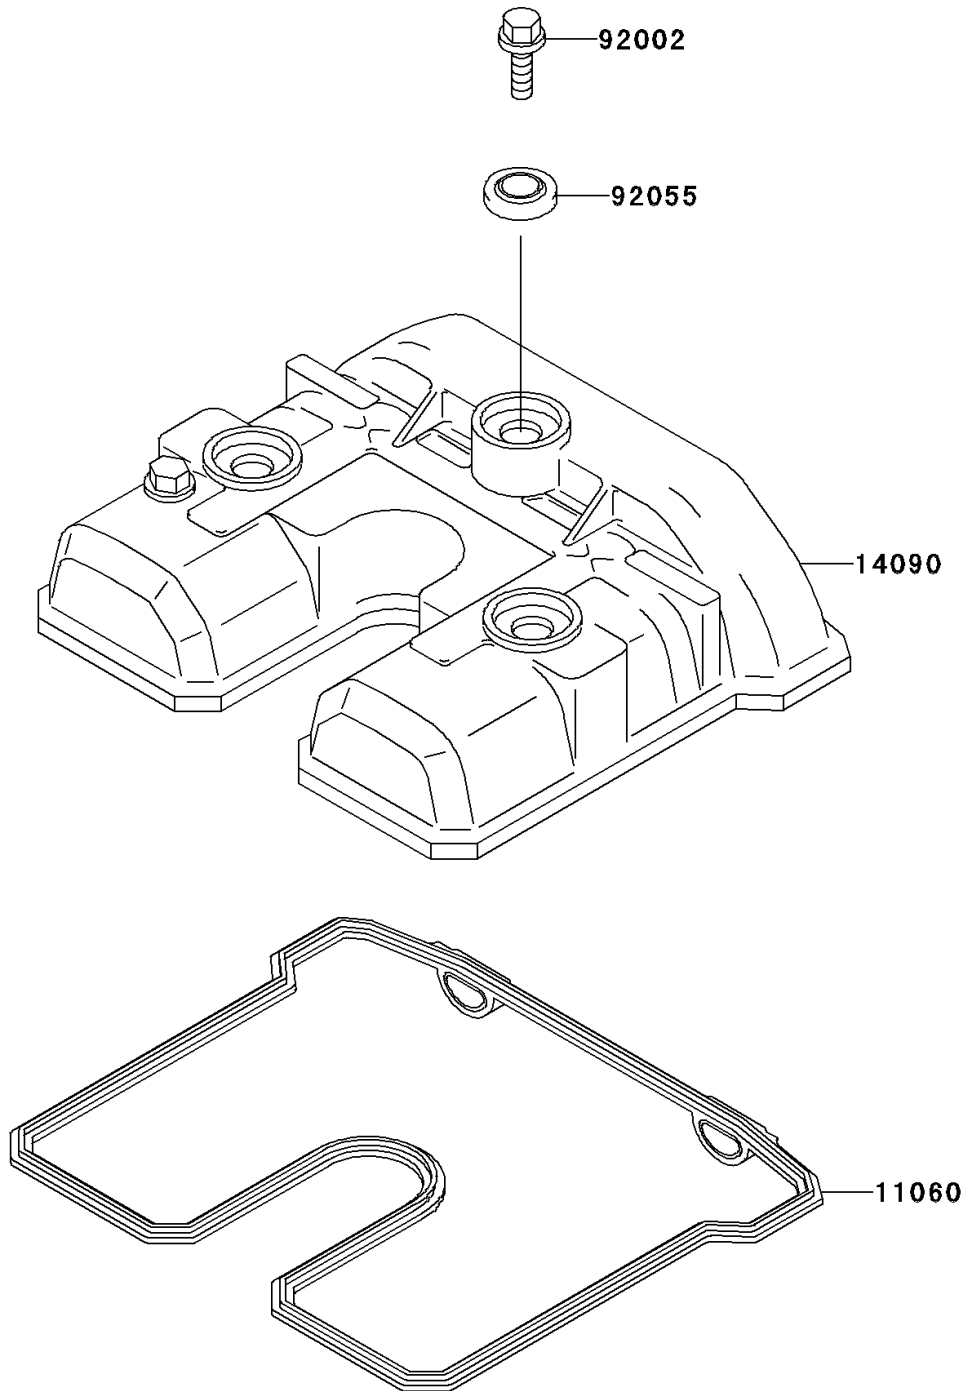

# 2001 KLX300R PARTS DIAGRAM

Cylinder Head Cover

E1112

## 2001 KLX300R PARTS LIST

### Cylinder Head Cover

ITEM NAME	PART NUMBER	QUANTITY
GASKET,HEAD COVER (Ref # 11060)	11060-1318	1
COVER,HEAD (Ref # 14090)	14090-1477	1
BOLT,L=20.5 (Ref # 92002)	92002-1327	3
RING-O,HEAD COVER BOLT (Ref # 92055)	92055-1352	3