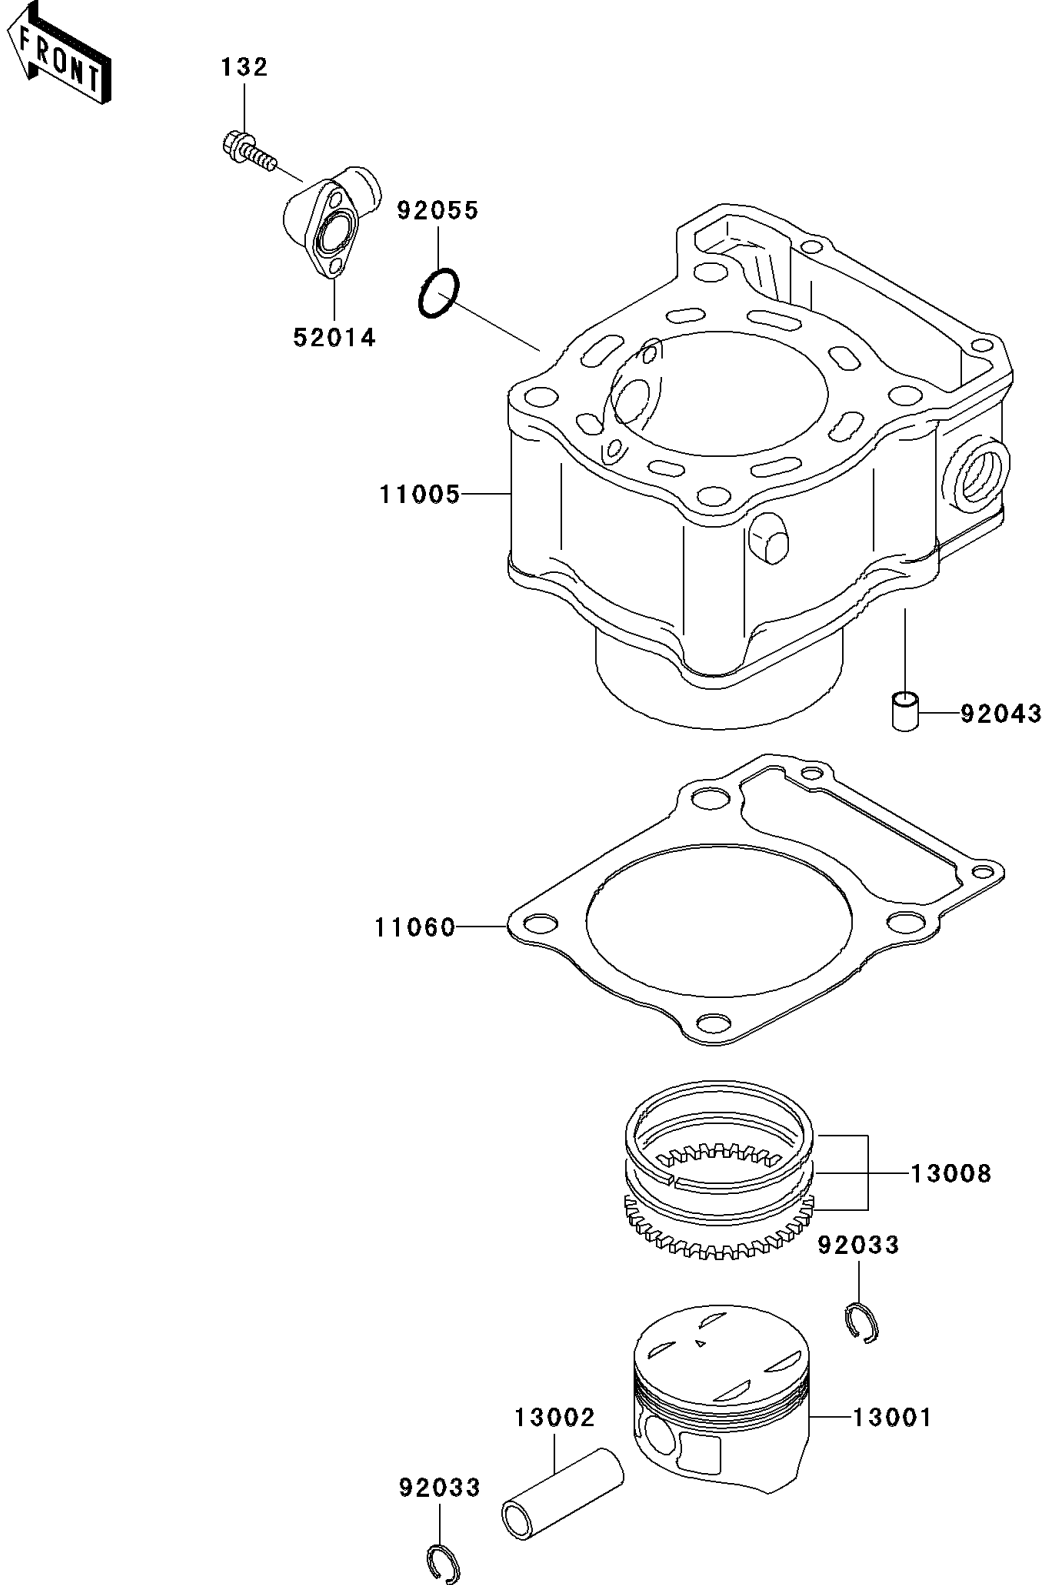

1997 KLX300R PARTS DIAGRAM

Cylinder/Piston(s)

E1120

1997 KLX300R PARTS LIST

Cylinder/Piston(s)

ITEM NAME	PART NUMBER	QUANTITY
BOLT-FLANGED-SMALL (Ref # 132)	132Y0614	2
CYLINDER-ENGINE (Ref # 11005)	11005-1816	1
GASKET,CYLINDER BASE (Ref # 11060)	11060-1740	1
PISTON-ENGINE (Ref # 13001)	13001-1463	1
PIN-PISTON (Ref # 13002)	13002-1109	1
RING-SET-PISTON,STD (Ref # 13008)	13008-1071	1
ELBOW (Ref # 52014)	52014-1084	1
RING-SNAP (Ref # 92033)	92033-1054	2
PIN,10.1X12X14 (Ref # 92043)	92043-4009	2
RING-O,19.5X1.5 (Ref # 92055)	92055-055	1