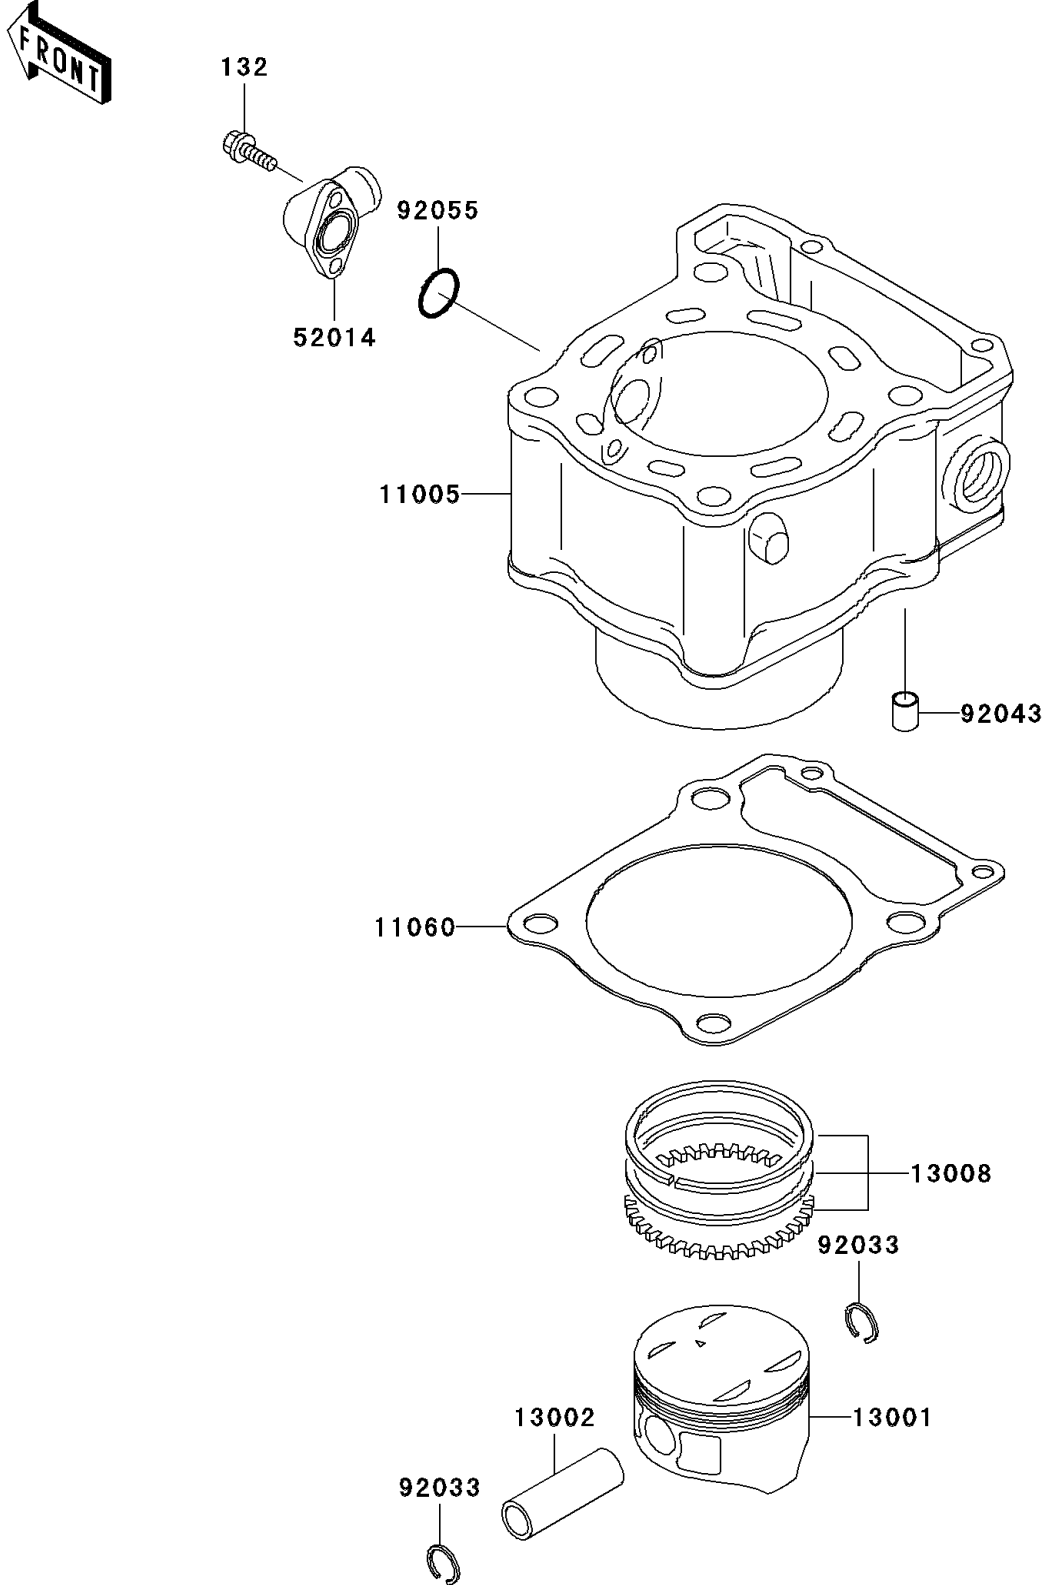

2001 KLX300R PARTS DIAGRAM

Cylinder/Piston(s)

E1120

2001 KLX300R PARTS LIST

Cylinder/Piston(s)

ITEM NAME	PART NUMBER	QUANTITY
BOLT-FLANGED-SMALL (Ref # 132)	132Y0614	2
CYLINDER-ENGINE (Ref # 11005)	11005-1816	1
GASKET,CYLINDER BASE (Ref # 11060)	11060-1740	1
PISTON-ENGINE (Ref # 13001)	13001-1463	1
PIN-PISTON (Ref # 13002)	13002-1109	1
RING-SET-PISTON,STD (Ref # 13008)	13008-1071	1
ELBOW (Ref # 52014)	52014-1084	1
RING-SNAP (Ref # 92033)	92033-1054	2
PIN,10.1X12X14 (Ref # 92043)	92043-4009	2
RING-O,19.5X1.5 (Ref # 92055)	92055-055	1