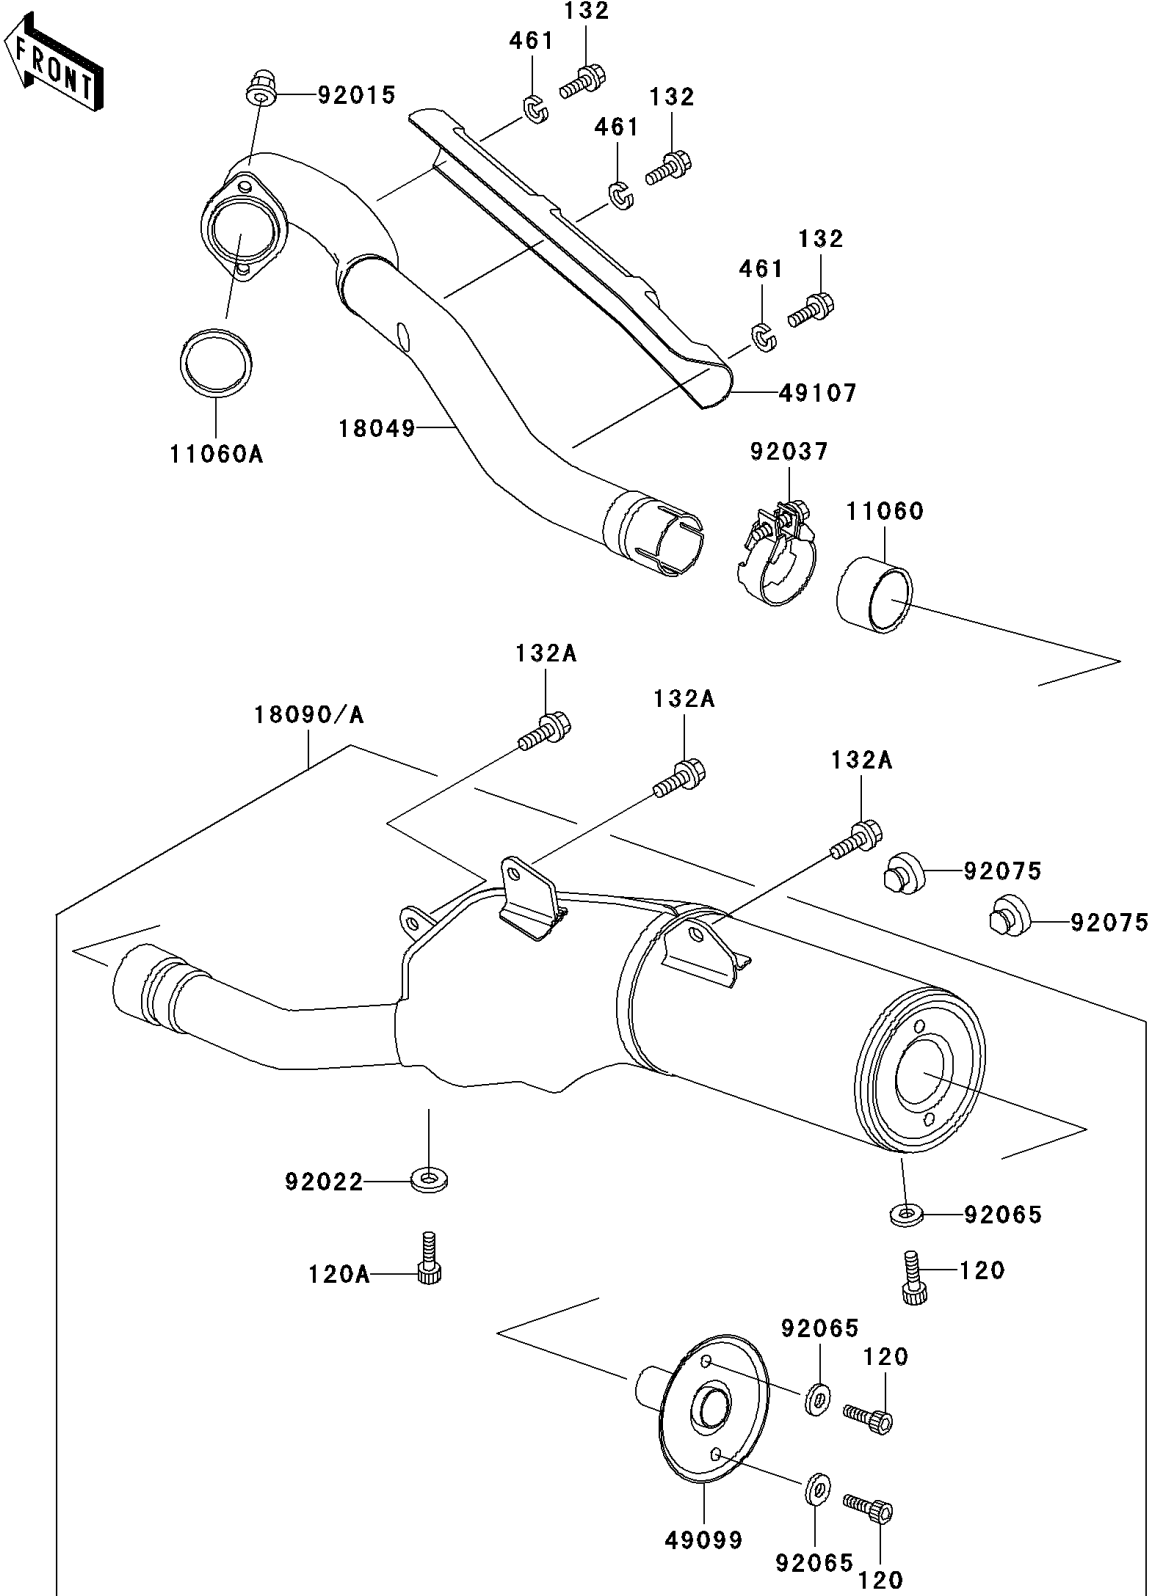

2001 KLX300R PARTS DIAGRAM

Muffler(s)

E1140

2001 KLX300R PARTS LIST

Muffler(s)

ITEM NAME	PART NUMBER	QUANTITY
BOLT-FLANGED-SMALL (Ref # 132)	132Y0608	3
BOLT-FLANGED-SMALL (Ref # 132A)	132Y0816	3
WASHER-SPRING,6MM (Ref # 461)	461S0600	3
GASKET,MANIFOLD EXHAUST (Ref # 11060)	11060-1068	1
GASKET,EXHAUST PIPE (Ref # 11060A)	11060-1203	1
PIPE-EXHAUST (Ref # 18049)	18049-1689	1
COVER-EXHAUST PIPE (Ref # 49107)	49107-1095	1
NUT,8MM (Ref # 92015)	92015-1402	2
CLAMP,MUFFLER,BLACK (Ref # 92037)	92037-1270	1
DAMPER (Ref # 92075)	92075-005	2
BOLT-SOCKET,6X12 (Ref # 120)	120P0612	3
BOLT-SOCKET,8X14 (Ref # 120A)	120P0814	1
BODY-COMP-MUFFLER (Ref # 18090)	18090-1569	1
BODY-COMP-MUFFLER (Ref # 18090A)	18090-1570	1
BAFFLE-PIPE MUFFLER (Ref # 49099)	49099-1541	1
WASHER,8.2X14X1.0 (Ref # 92022)	92022-1488	1
GASKET (Ref # 92065)	92065-096	3