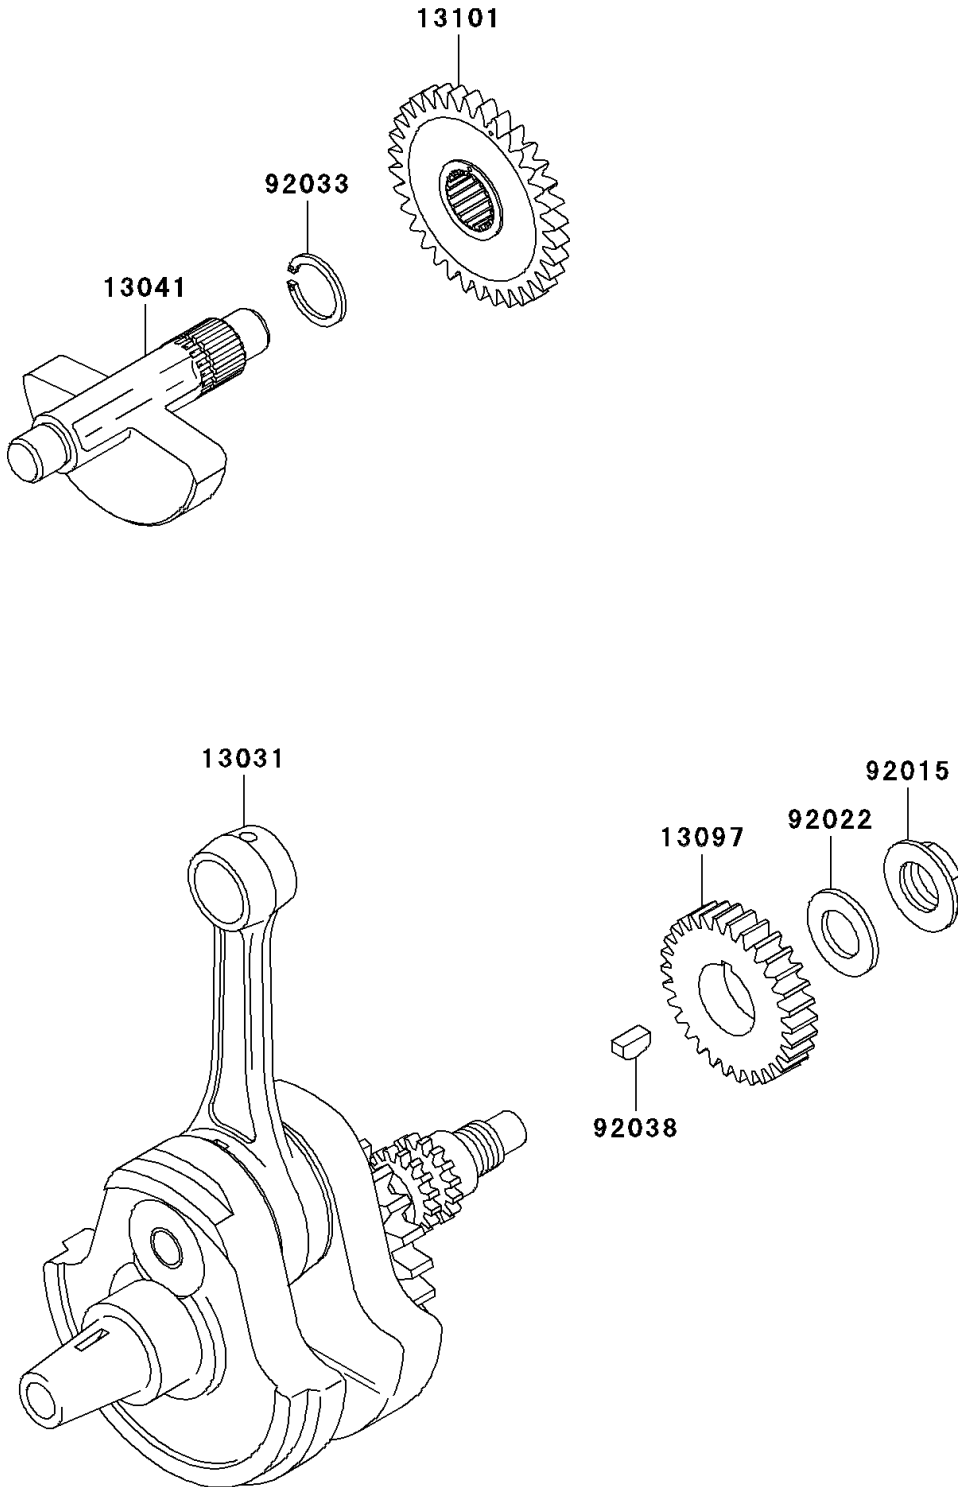

1997 KLX300R PARTS DIAGRAM

Crankshaft

E1321

1997 KLX300R PARTS LIST

Crankshaft

ITEM NAME	PART NUMBER	QUANTITY
CRANKSHAFT-COMP (Ref # 13031)	13031-1427	1
BALANCER (Ref # 13041)	13041-1107	1
GEAR-PRIMARY SPUR,22T (Ref # 13097)	13097-1296	1
GEAR-ASSY,BALANCER (Ref # 13101)	13101-1253	1
NUT,16MM (Ref # 92015)	92015-1581	1
WASHER,16.3X29X1.75 (Ref # 92022)	92022-1356	1
RING-SNAP,18MM (Ref # 92033)	92033-029	1
KEY (Ref # 92038)	92038-1057	1