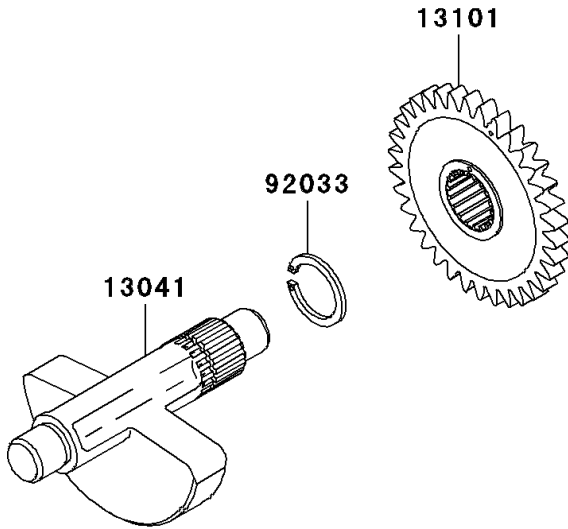

1998 KLX300R PARTS DIAGRAM

Crankshaft

E1321

1998 KLX300R PARTS LIST

Crankshaft

ITEM NAME	PART NUMBER	QUANTITY
CRANKSHAFT-COMP (Ref # 13031)	13031-1427	1
BALANCER (Ref # 13041)	13041-1107	1
GEAR-PRIMARY SPUR,22T (Ref # 13097)	13097-1296	1
GEAR-ASSY,BALANCER (Ref # 13101)	13101-1253	1
NUT,16MM (Ref # 92015)	92015-1581	1
WASHER,16.3X29X1.75 (Ref # 92022)	92022-1356	1
RING-SNAP,18MM (Ref # 92033)	92033-029	1
KEY (Ref # 92038)	92038-1057	1