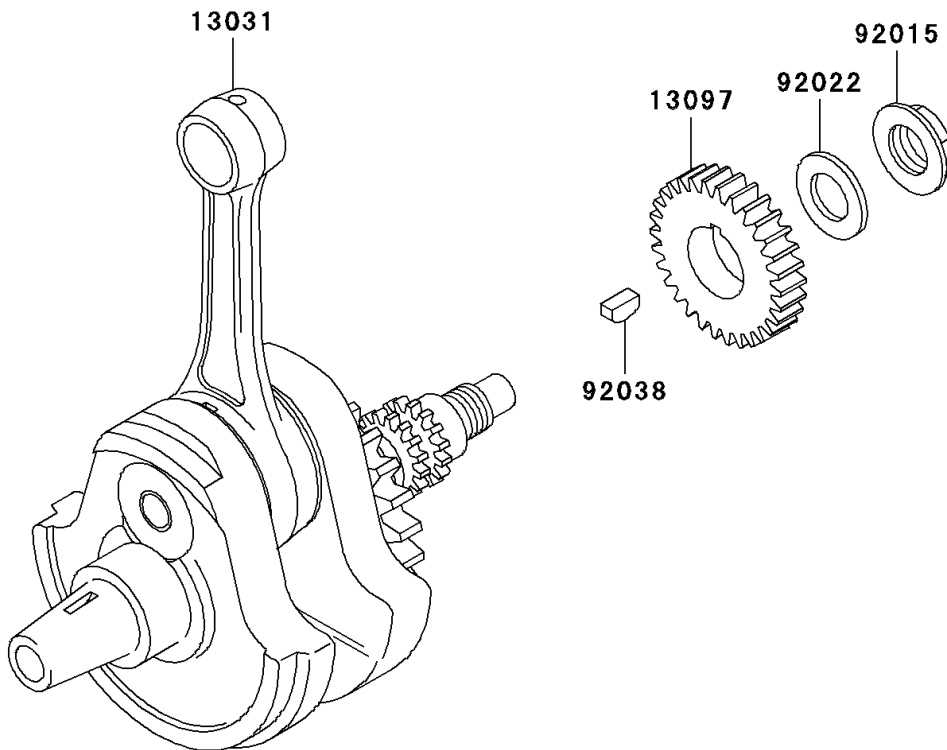

1998 KLX300R PARTS DIAGRAM

Crankshaft

E1321

1998 KLX300R PARTS LIST

Crankshaft

ITEM NAME	PART NUMBER	QUANTITY
CRANKSHAFT-COMP (Ref # 13031)	13031-1427	1
BALANCER (Ref # 13041)	13041-1107	1
GEAR-PRIMARY SPUR,22T (Ref # 13097)	13097-1296	1
GEAR-ASSY,BALANCER (Ref # 13101)	13101-1253	1
NUT,16MM (Ref # 92015)	92015-1581	1
WASHER,16.3X29X1.75 (Ref # 92022)	92022-1356	1
RING-SNAP,18MM (Ref # 92033)	92033-029	1
KEY (Ref # 92038)	92038-1057	1