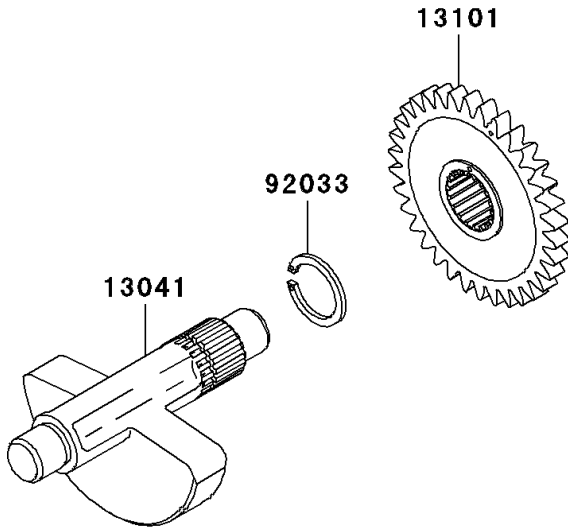

# 1998 KLX300R PARTS DIAGRAM

Crankshaft

E1321

# 1998 KLX300R PARTS LIST

## Crankshaft

ITEM NAME	PART NUMBER	QUANTITY
CRANKSHAFT-COMP (Ref # 13031)	13031-1427	1
BALANCER (Ref # 13041)	13041-1107	1
GEAR-PRIMARY SPUR,22T (Ref # 13097)	13097-1296	1
GEAR-ASSY,BALANCER (Ref # 13101)	13101-1253	1
NUT,16MM (Ref # 92015)	92015-1581	1
WASHER,16.3X29X1.75 (Ref # 92022)	92022-1356	1
RING-SNAP,18MM (Ref # 92033)	92033-029	1
KEY (Ref # 92038)	92038-1057	1