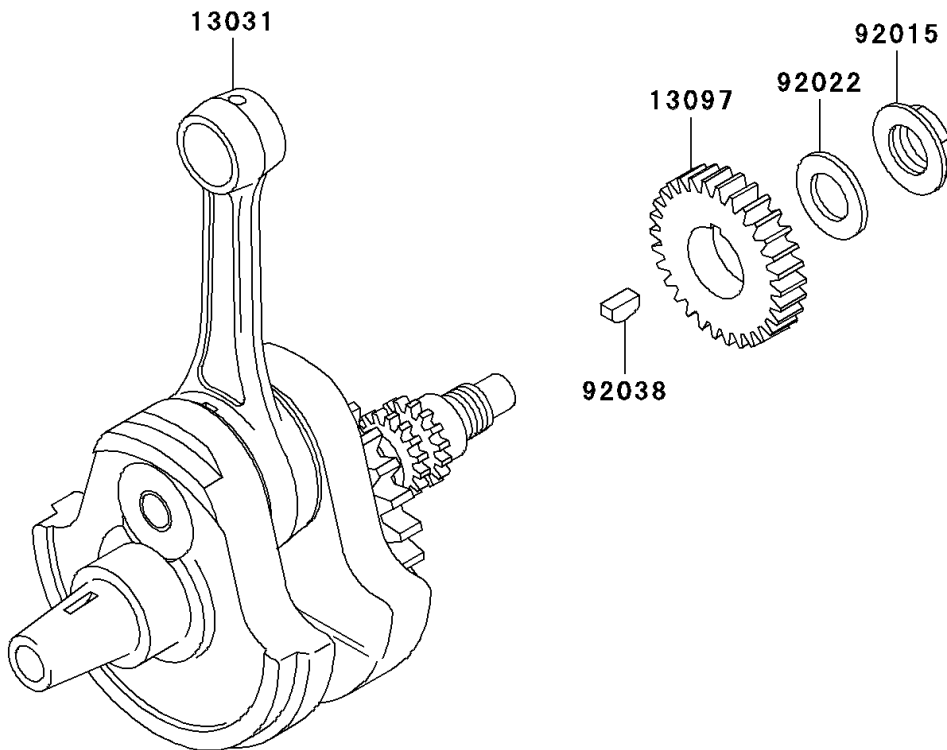

# 1998 KLX300R PARTS DIAGRAM

Crankshaft

E1321

# 1998 KLX300R PARTS LIST

## Crankshaft

ITEM NAME	PART NUMBER	QUANTITY
CRANKSHAFT-COMP (Ref # 13031)	13031-1427	1
BALANCER (Ref # 13041)	13041-1107	1
GEAR-PRIMARY SPUR,22T (Ref # 13097)	13097-1296	1
GEAR-ASSY,BALANCER (Ref # 13101)	13101-1253	1
NUT,16MM (Ref # 92015)	92015-1581	1
WASHER,16.3X29X1.75 (Ref # 92022)	92022-1356	1
RING-SNAP,18MM (Ref # 92033)	92033-029	1
KEY (Ref # 92038)	92038-1057	1