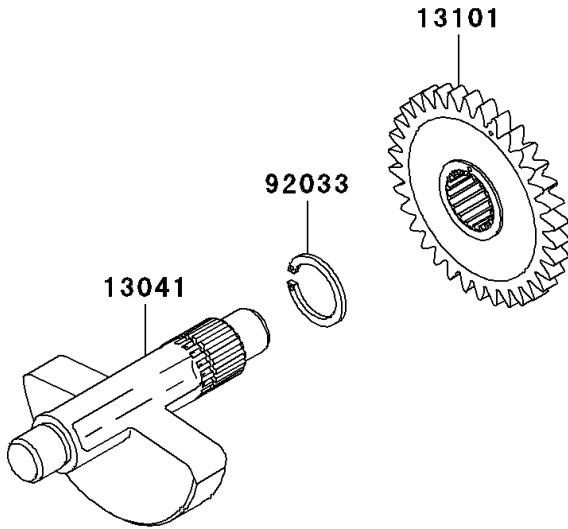

1999 KLX300R PARTS DIAGRAM

Crankshaft

E1321

1999 KLX300R PARTS LIST

Crankshaft

ITEM NAME	PART NUMBER	QUANTITY
CRANKSHAFT-COMP (Ref # 13031)	13031-1427	1
BALANCER (Ref # 13041)	13041-1107	1
GEAR-PRIMARY SPUR,22T (Ref # 13097)	13097-1296	1
GEAR-ASSY,BALANCER (Ref # 13101)	13101-1253	1
NUT,16MM (Ref # 92015)	92015-1581	1
WASHER,16.3X29X1.75 (Ref # 92022)	92022-1356	1
RING-SNAP,18MM (Ref # 92033)	92033-029	1
KEY (Ref # 92038)	92038-1057	1