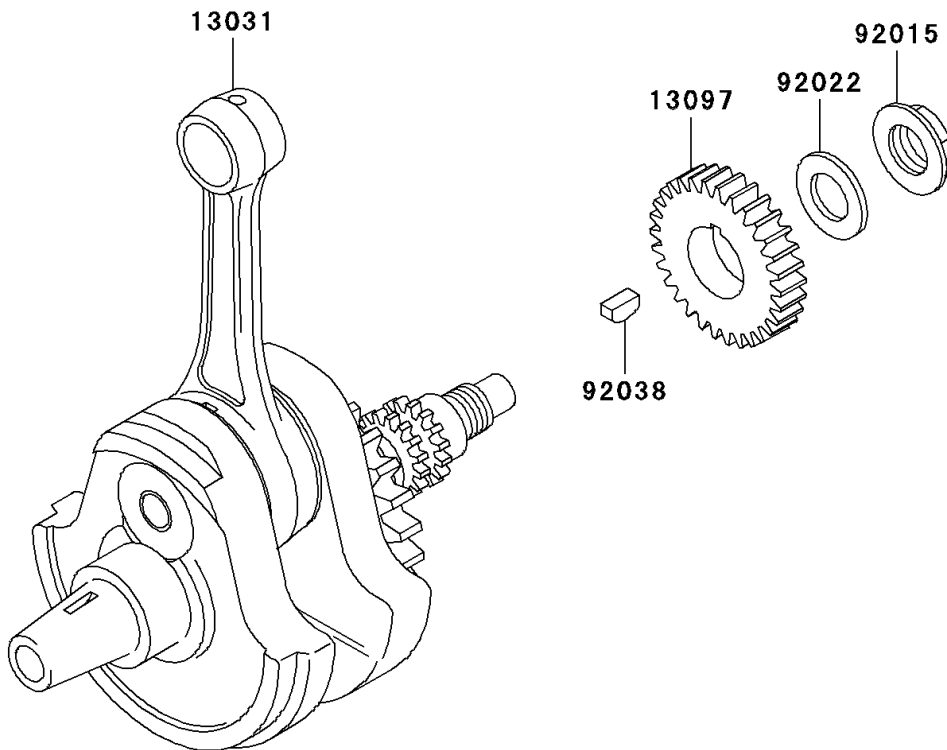

1999 KLX300R PARTS DIAGRAM

Crankshaft

E1321

1999 KLX300R PARTS LIST

Crankshaft

ITEM NAME	PART NUMBER	QUANTITY
CRANKSHAFT-COMP (Ref # 13031)	13031-1427	1
BALANCER (Ref # 13041)	13041-1107	1
GEAR-PRIMARY SPUR,22T (Ref # 13097)	13097-1296	1
GEAR-ASSY,BALANCER (Ref # 13101)	13101-1253	1
NUT,16MM (Ref # 92015)	92015-1581	1
WASHER,16.3X29X1.75 (Ref # 92022)	92022-1356	1
RING-SNAP,18MM (Ref # 92033)	92033-029	1
KEY (Ref # 92038)	92038-1057	1