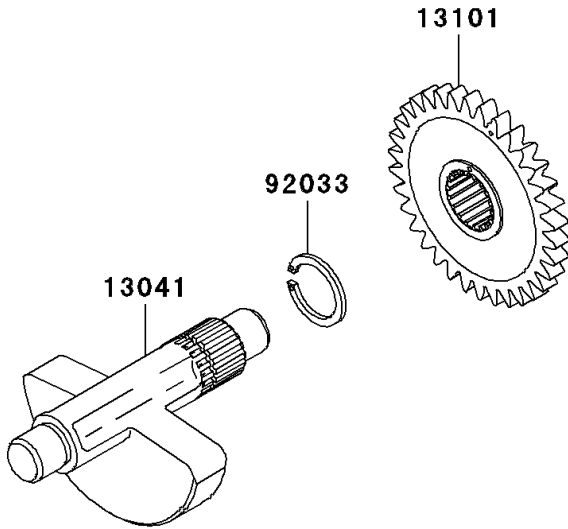

2001 KLX300R PARTS DIAGRAM

Crankshaft

E1321

2001 KLX300R PARTS LIST

Crankshaft

ITEM NAME	PART NUMBER	QUANTITY
CRANKSHAFT-COMP (Ref # 13031)	13031-1427	1
BALANCER (Ref # 13041)	13041-1107	1
GEAR-PRIMARY SPUR,22T (Ref # 13097)	13097-1296	1
GEAR-ASSY,BALANCER (Ref # 13101)	13101-1253	1
NUT,16MM (Ref # 92015)	92015-1581	1
WASHER,16.3X29X1.75 (Ref # 92022)	92022-1356	1
RING-SNAP,18MM (Ref # 92033)	92033-029	1
KEY (Ref # 92038)	92038-1057	1