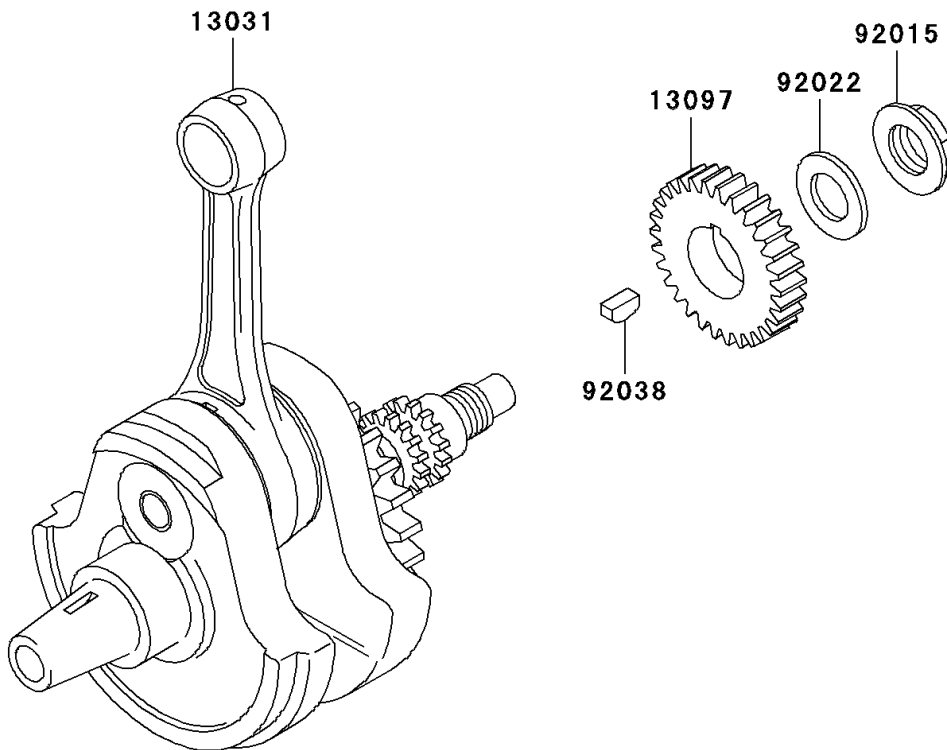

2001 KLX300R PARTS DIAGRAM

Crankshaft

E1321

2001 KLX300R PARTS LIST

Crankshaft

ITEM NAME	PART NUMBER	QUANTITY
CRANKSHAFT-COMP (Ref # 13031)	13031-1427	1
BALANCER (Ref # 13041)	13041-1107	1
GEAR-PRIMARY SPUR,22T (Ref # 13097)	13097-1296	1
GEAR-ASSY,BALANCER (Ref # 13101)	13101-1253	1
NUT,16MM (Ref # 92015)	92015-1581	1
WASHER,16.3X29X1.75 (Ref # 92022)	92022-1356	1
RING-SNAP,18MM (Ref # 92033)	92033-029	1
KEY (Ref # 92038)	92038-1057	1