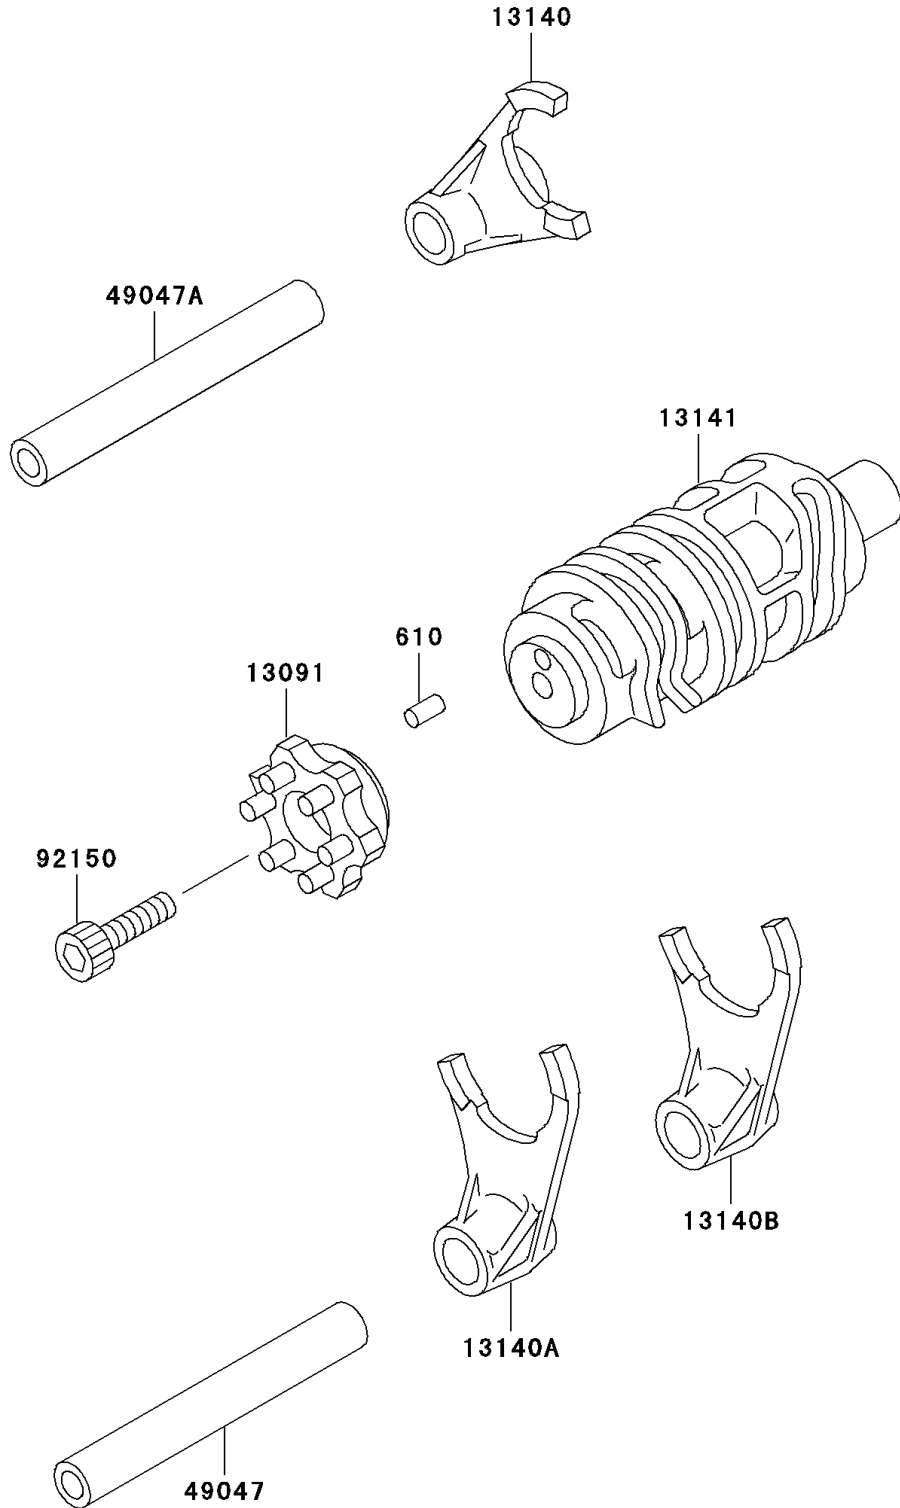

# 1997 KLX300R PARTS DIAGRAM

Gear Change Drum/Shift Fork(s)

E1362

## 1997 KLX300R PARTS LIST

### Gear Change Drum/Shift Fork(s)

ITEM NAME	PART NUMBER	QUANTITY
ROLLER,4X8 (Ref # 610)	610A0408	1
HOLDER,CHANGE DRUM (Ref # 13091)	13091-1722	1
FORK-SHIFT,5TH&TOP (Ref # 13140)	13140-1216	1
FORK-SHIFT,2ND&3RD (Ref # 13140A)	13140-1217	1
FORK-SHIFT,LOW&4TH (Ref # 13140B)	13140-1218	1
DRUM-CHANGE (Ref # 13141)	13141-1198	1
ROD-SHIFT,L=106.7 (Ref # 49047)	49047-1056	1
ROD-SHIFT,L=71.7 (Ref # 49047A)	49047-1057	1
BOLT,6X18 (Ref # 92150)	92150-1645	1