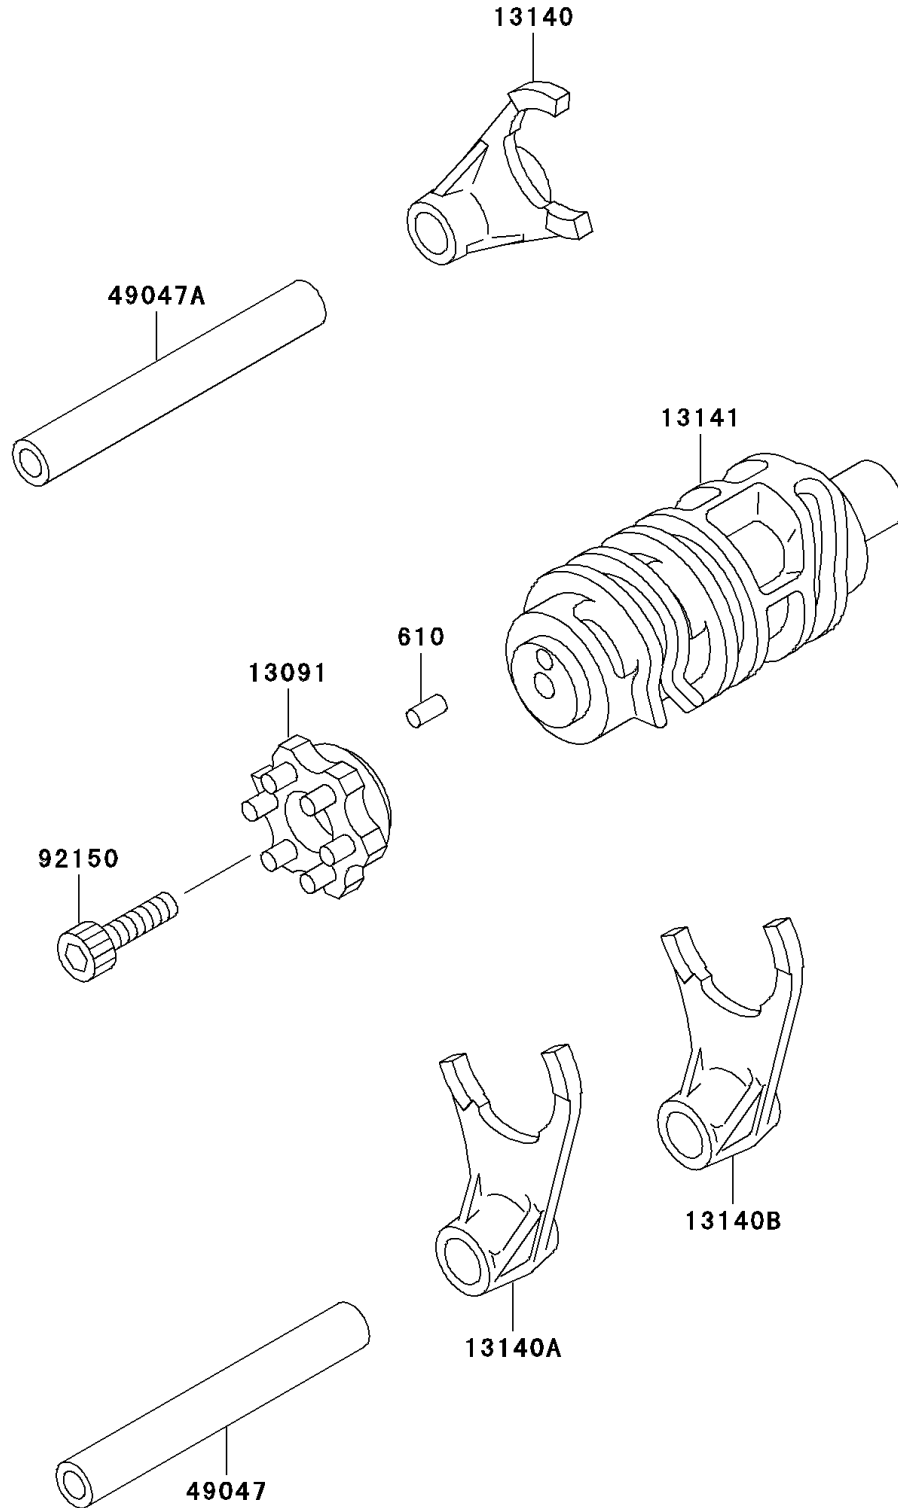

1998 KLX300R PARTS DIAGRAM

Gear Change Drum/Shift Fork(s)

E1362

1998 KLX300R PARTS LIST

Gear Change Drum/Shift Fork(s)

ITEM NAME	PART NUMBER	QUANTITY
ROLLER,4X8 (Ref # 610)	610A0408	1
HOLDER,CHANGE DRUM (Ref # 13091)	13091-1722	1
FORK-SHIFT,5TH&TOP (Ref # 13140)	13140-1216	1
FORK-SHIFT,2ND&3RD (Ref # 13140A)	13140-1217	1
FORK-SHIFT,LOW&4TH (Ref # 13140B)	13140-1218	1
DRUM-CHANGE (Ref # 13141)	13141-1198	1
ROD-SHIFT,L=106.7 (Ref # 49047)	49047-1056	1
ROD-SHIFT,L=71.7 (Ref # 49047A)	49047-1057	1
BOLT,6X18 (Ref # 92150)	92150-1645	1