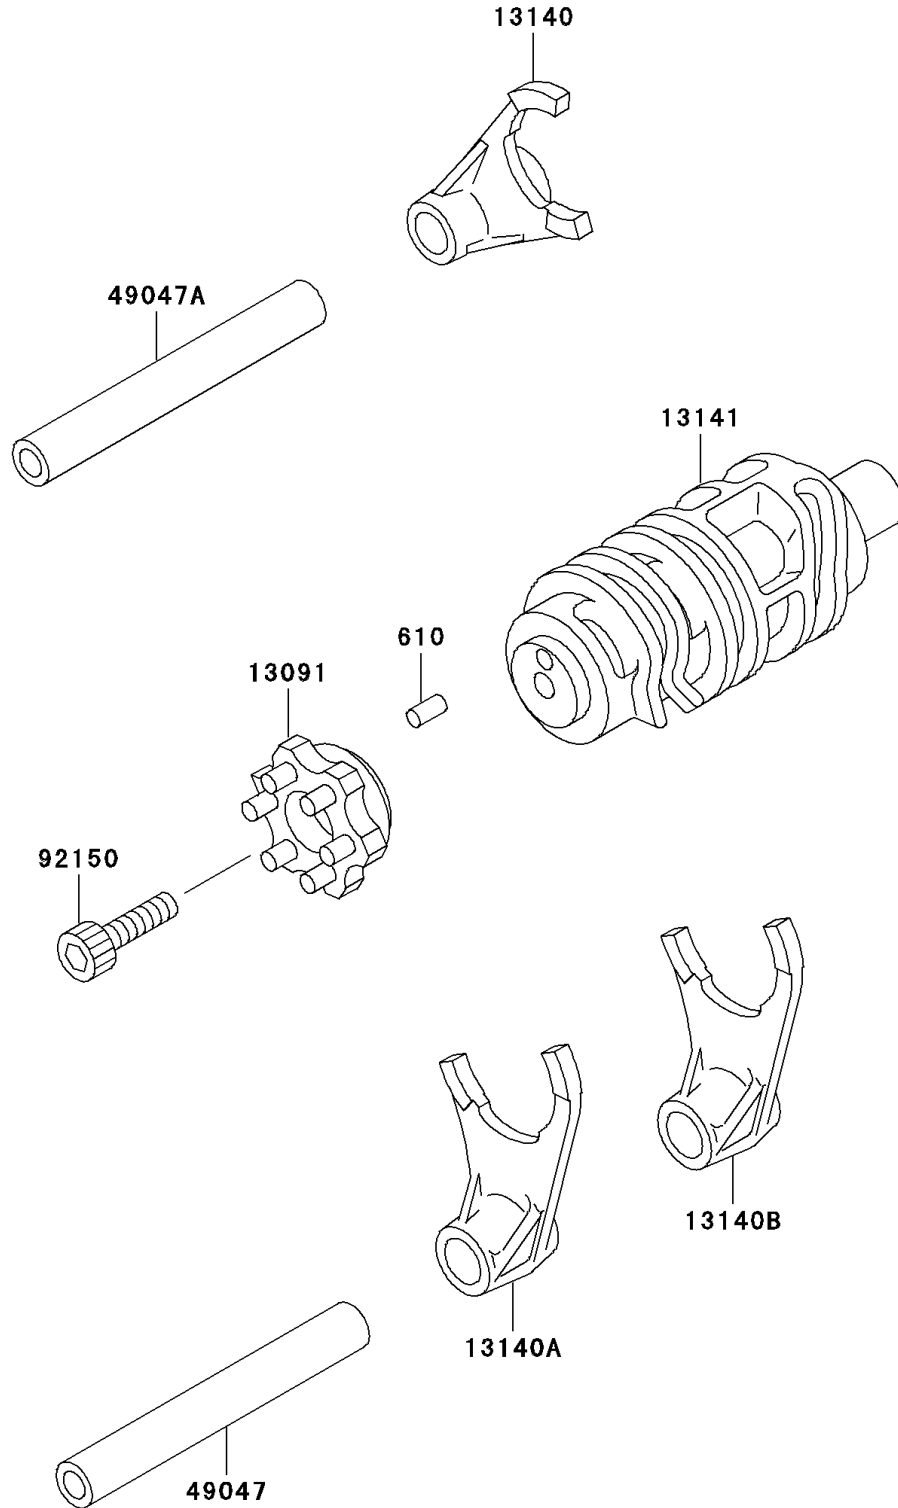

# 1999 KLX300R PARTS DIAGRAM

Gear Change Drum/Shift Fork(s)

E1362

# 1999 KLX300R PARTS LIST

## Gear Change Drum/Shift Fork(s)

ITEM NAME	PART NUMBER	QUANTITY
ROLLER,4X8 (Ref # 610)	610A0408	1
HOLDER,CHANGE DRUM (Ref # 13091)	13091-1722	1
FORK-SHIFT,5TH&TOP (Ref # 13140)	13140-1216	1
FORK-SHIFT,2ND&3RD (Ref # 13140A)	13140-1217	1
FORK-SHIFT,LOW&4TH (Ref # 13140B)	13140-1218	1
DRUM-CHANGE (Ref # 13141)	13141-1198	1
ROD-SHIFT,L=106.7 (Ref # 49047)	49047-1056	1
ROD-SHIFT,L=71.7 (Ref # 49047A)	49047-1057	1
BOLT,6X18 (Ref # 92150)	92150-1645	1