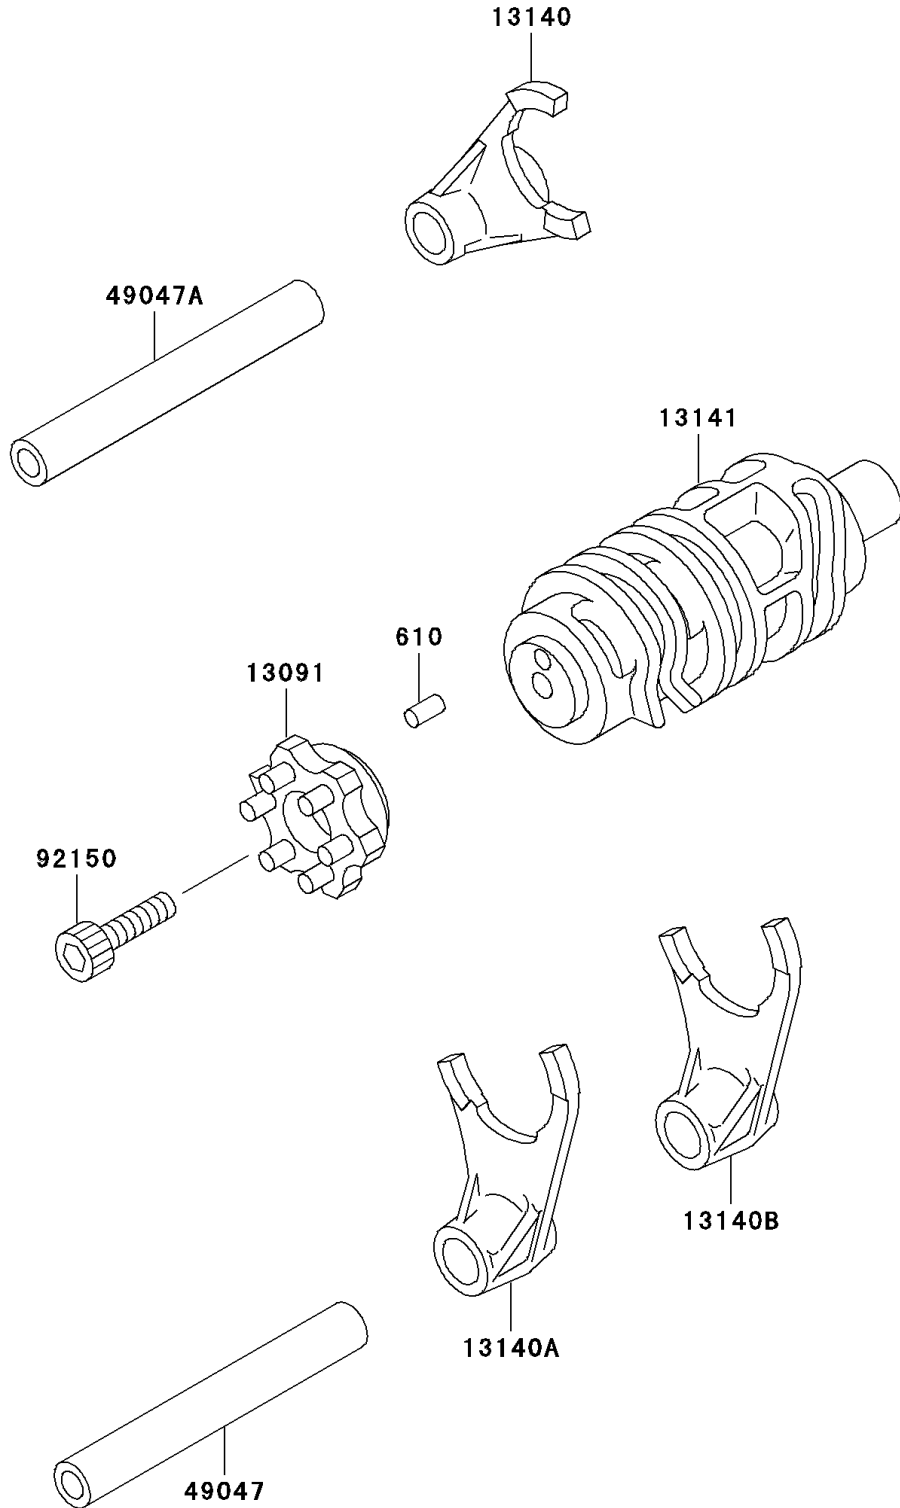

2000 KLX300R PARTS DIAGRAM

Gear Change Drum/Shift Fork(s)

E1362

2000 KLX300R PARTS LIST

Gear Change Drum/Shift Fork(s)

ITEM NAME	PART NUMBER	QUANTITY
ROLLER,4X8 (Ref # 610)	610A0408	1
HOLDER,CHANGE DRUM (Ref # 13091)	13091-1722	1
FORK-SHIFT,5TH&TOP (Ref # 13140)	13140-1216	1
FORK-SHIFT,2ND&3RD (Ref # 13140A)	13140-1217	1
FORK-SHIFT,LOW&4TH (Ref # 13140B)	13140-1218	1
DRUM-CHANGE (Ref # 13141)	13141-1198	1
ROD-SHIFT,L=106.7 (Ref # 49047)	49047-1056	1
ROD-SHIFT,L=71.7 (Ref # 49047A)	49047-1057	1
BOLT,6X18 (Ref # 92150)	92150-1645	1