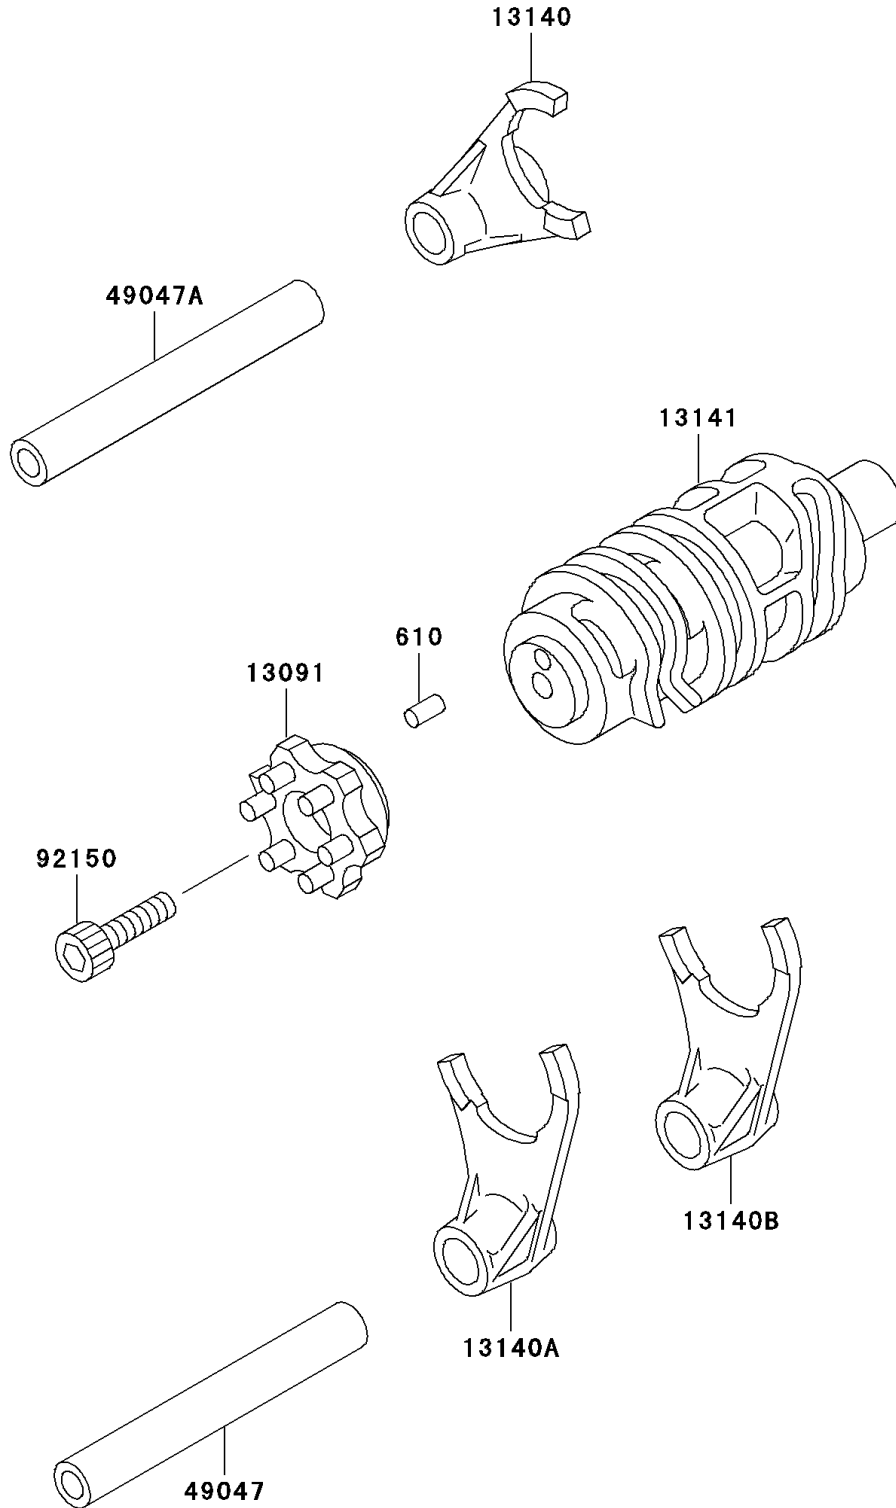

# 2001 KLX300R PARTS DIAGRAM

Gear Change Drum/Shift Fork(s)

E1362

## 2001 KLX300R PARTS LIST

### Gear Change Drum/Shift Fork(s)

ITEM NAME	PART NUMBER	QUANTITY
ROLLER,4X8 (Ref # 610)	610A0408	1
HOLDER,CHANGE DRUM (Ref # 13091)	13091-1722	1
FORK-SHIFT,5TH&TOP (Ref # 13140)	13140-1216	1
FORK-SHIFT,2ND&3RD (Ref # 13140A)	13140-1217	1
FORK-SHIFT,LOW&4TH (Ref # 13140B)	13140-1218	1
DRUM-CHANGE (Ref # 13141)	13141-1198	1
ROD-SHIFT,L=106.7 (Ref # 49047)	49047-1056	1
ROD-SHIFT,L=71.7 (Ref # 49047A)	49047-1057	1
BOLT,6X18 (Ref # 92150)	92150-1645	1