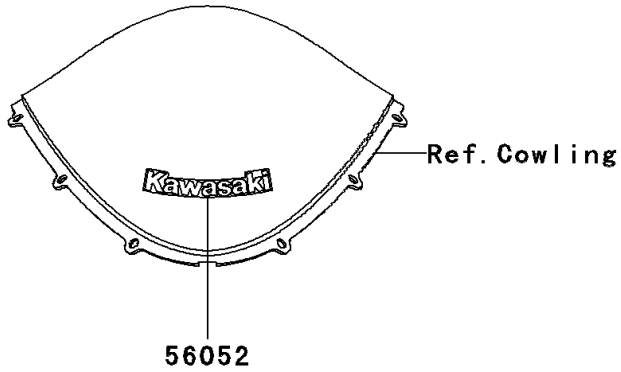

2008 Ninja® ZX™-6R PARTS DIAGRAM

Decals(Blue)(P8F)

F2861D

2008 Ninja® ZX™ -6R PARTS LIST

Decals(Blue)(P8F)

ITEM NAME	PART NUMBER	QUANTITY
MARK,WINDSHIELD,KAWASAKI (Ref # 56052)	56052-0154	1
MARK,FUEL TANK,LH,KAWASAKI (Ref # 56054)	56054-0001	1
MARK,FUEL TANK,RH,KAWASAKI (Ref # 56054A)	56054-0002	1
MARK,FUEL TANK,LH (Ref # 56054B)	56054-0040	1
MARK,FUEL TANK,RH (Ref # 56054C)	56054-0041	1
MARK,CENTER COWLING,NINJA (Ref # 56054D)	56054-0117	2
MARK,SEAT COVER,ZX-6R (Ref # 56054E)	56054-0118	2