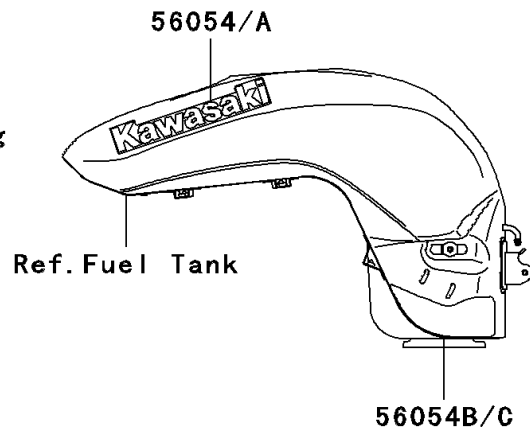

2008 Ninja® ZX™-6R PARTS DIAGRAM

Decals(Blue)(P8F)

F2861D

2008 Ninja® ZX™ -6R PARTS LIST

Decals(Blue)(P8F)

ITEM NAME	PART NUMBER	QUANTITY
MARK,WINDSHIELD,KAWASAKI (Ref # 56052)	56052-0154	1
MARK,FUEL TANK,LH,KAWASAKI (Ref # 56054)	56054-0001	1
MARK,FUEL TANK,RH,KAWASAKI (Ref # 56054A)	56054-0002	1
MARK,FUEL TANK,LH (Ref # 56054B)	56054-0040	1
MARK,FUEL TANK,RH (Ref # 56054C)	56054-0041	1
MARK,CENTER COWLING,NINJA (Ref # 56054D)	56054-0117	2
MARK,SEAT COVER,ZX-6R (Ref # 56054E)	56054-0118	2