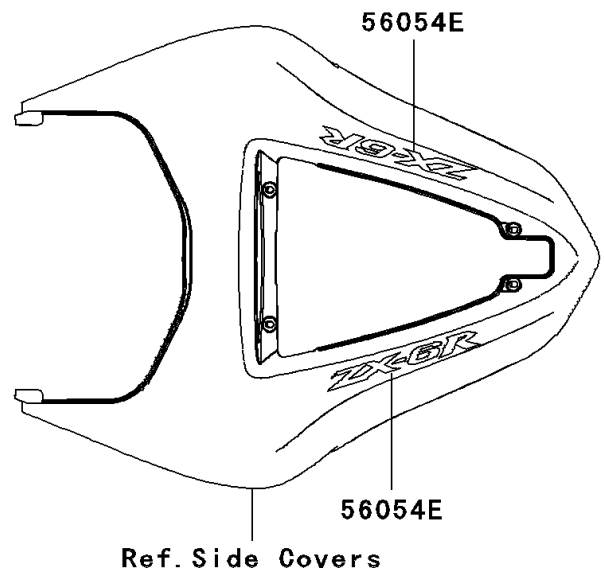

2008 Ninja® ZX™-6R PARTS DIAGRAM

Decals(Blue)(P8F)

F2861D

2008 Ninja® ZX™ -6R PARTS LIST

Decals(Blue)(P8F)

ITEM NAME	PART NUMBER	QUANTITY
MARK,WINDSHIELD,KAWASAKI (Ref # 56052)	56052-0154	1
MARK,FUEL TANK,LH,KAWASAKI (Ref # 56054)	56054-0001	1
MARK,FUEL TANK,RH,KAWASAKI (Ref # 56054A)	56054-0002	1
MARK,FUEL TANK,LH (Ref # 56054B)	56054-0040	1
MARK,FUEL TANK,RH (Ref # 56054C)	56054-0041	1
MARK,CENTER COWLING,NINJA (Ref # 56054D)	56054-0117	2
MARK,SEAT COVER,ZX-6R (Ref # 56054E)	56054-0118	2