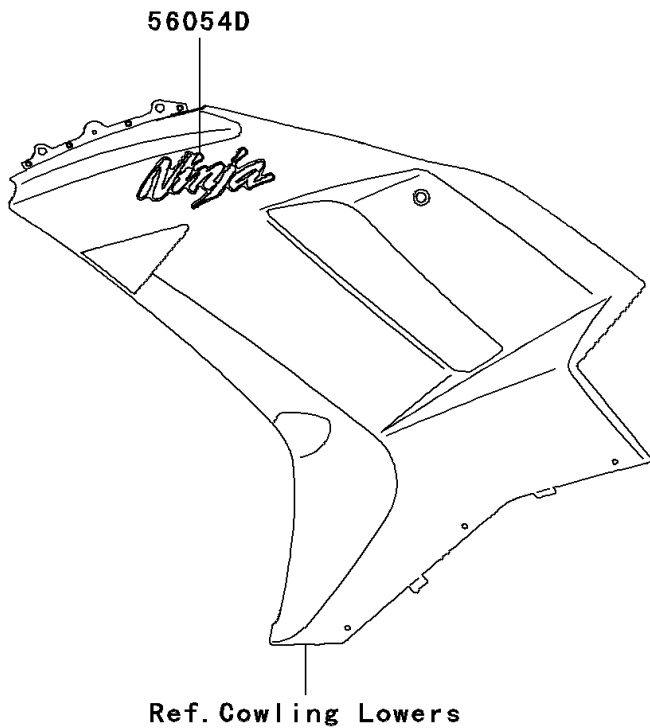

2008 Ninja® ZX™-6R PARTS DIAGRAM

Decals(Blue)(P8F)

F2861D

2008 Ninja® ZX™ -6R PARTS LIST

Decals(Blue)(P8F)

ITEM NAME	PART NUMBER	QUANTITY
MARK,WINDSHIELD,KAWASAKI (Ref # 56052)	56052-0154	1
MARK,FUEL TANK,LH,KAWASAKI (Ref # 56054)	56054-0001	1
MARK,FUEL TANK,RH,KAWASAKI (Ref # 56054A)	56054-0002	1
MARK,FUEL TANK,LH (Ref # 56054B)	56054-0040	1
MARK,FUEL TANK,RH (Ref # 56054C)	56054-0041	1
MARK,CENTER COWLING,NINJA (Ref # 56054D)	56054-0117	2
MARK,SEAT COVER,ZX-6R (Ref # 56054E)	56054-0118	2