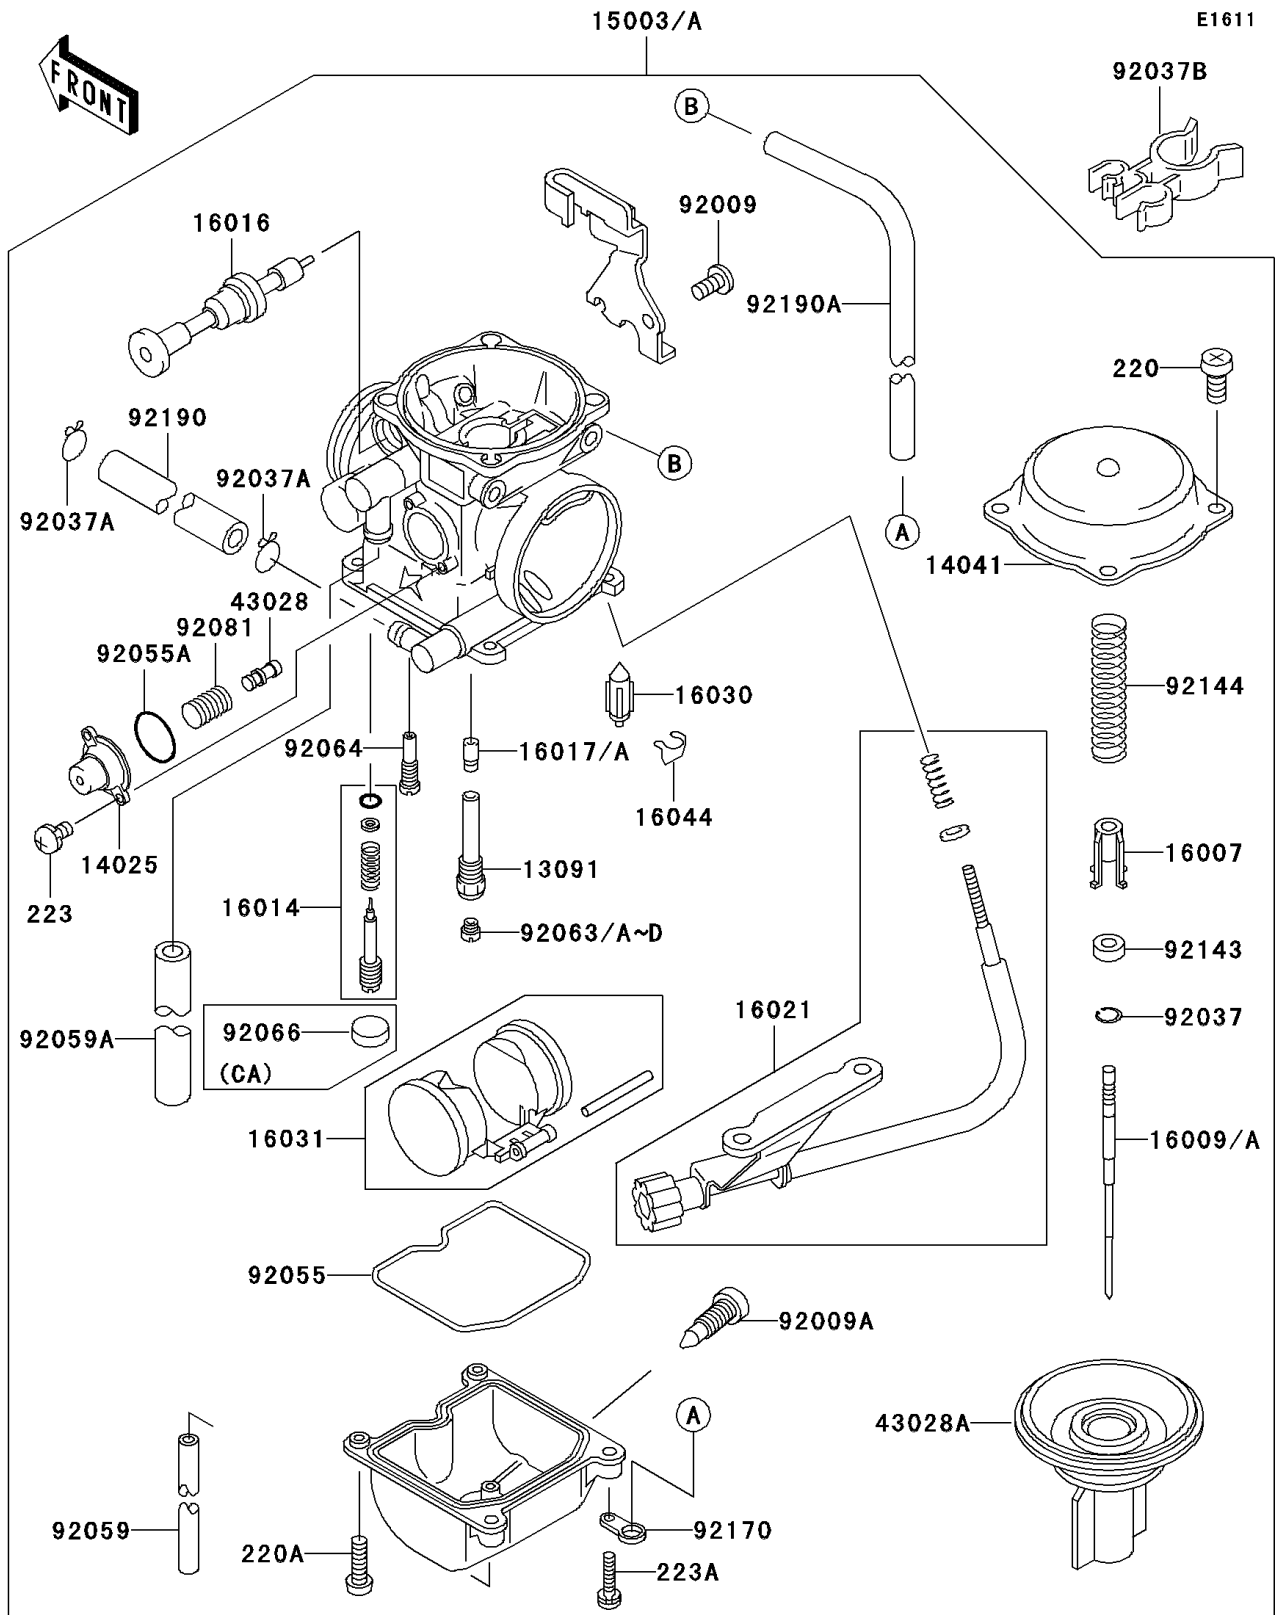

2001 KLX300R PARTS DIAGRAM

Carburetor

2001 KLX300R PARTS LIST

Carburetor

ITEM NAME	PART NUMBER	QUANTITY
HOLDER,NEEDLE JET (Ref # 13091)	13091-1985	1
COVER,AIR CUT VALVE (Ref # 14025)	14025-1903	1
COVER-COMP,MIXING,INSIDE (Ref # 14041)	14041-1061	1
SEAT-SPRING,VALVE (Ref # 16007)	16007-1117	1
SCREW-PILOT AIR (Ref # 16014)	16014-1081	1
PLUNGER,STARTER (Ref # 16016)	16016-1068	1
SCREW-THROTTLE STOP (Ref # 16021)	16021-1182	1
VALVE-FLOAT (Ref # 16030)	16030-1007	1
FLOAT (Ref # 16031)	16031-1077	1
CLAMP,FLOAT VALVE (Ref # 16044)	16044-007	1
DIAPHRAGM,5.9MM,AIR CUT VALVE (Ref # 43028)	43028-1053	1
DIAPHRAGM,VALVE (Ref # 43028A)	43028-1081	1
SCREW,5X10 (Ref # 92009)	92009-1365	1
SCREW,DRAIN,M6X0.75 (Ref # 92009A)	92009-1551	1
CLAMP,TUBE (Ref # 92037A)	92037-1531	2
CLAMP (Ref # 92037B)	92037-1886	1
RING-O,FLOAT CHAMBER (Ref # 92055)	92055-1222	1
RING-O (Ref # 92055A)	92055-1245	1
TUBE,3.5X6.5X330 (Ref # 92059)	92059-1110	1
TUBE,6.5X9.5X350 (Ref # 92059A)	92059-1237	1
JET-MAIN,#125 (Ref # 92063)	92063-1069	1
JET-MAIN,#122 (Ref # 92063A)	92063-1073	1
JET-MAIN,#128 (Ref # 92063B)	92063-1074	1
JET-MAIN,#130 (Ref # 92063C)	92063-1075	1
SCREW-PAN-CROS (Ref # 220)	220B0408	4
SCREW-PAN-CROS (Ref # 220A)	220D0414	2
SCREW-PAN-WS-CROS (Ref # 223)	223C0408	2
SCREW-PAN-WS-CROS (Ref # 223A)	223C0416	2
JET-MAIN,#132 (Ref # 92063D)	92063-1076	1