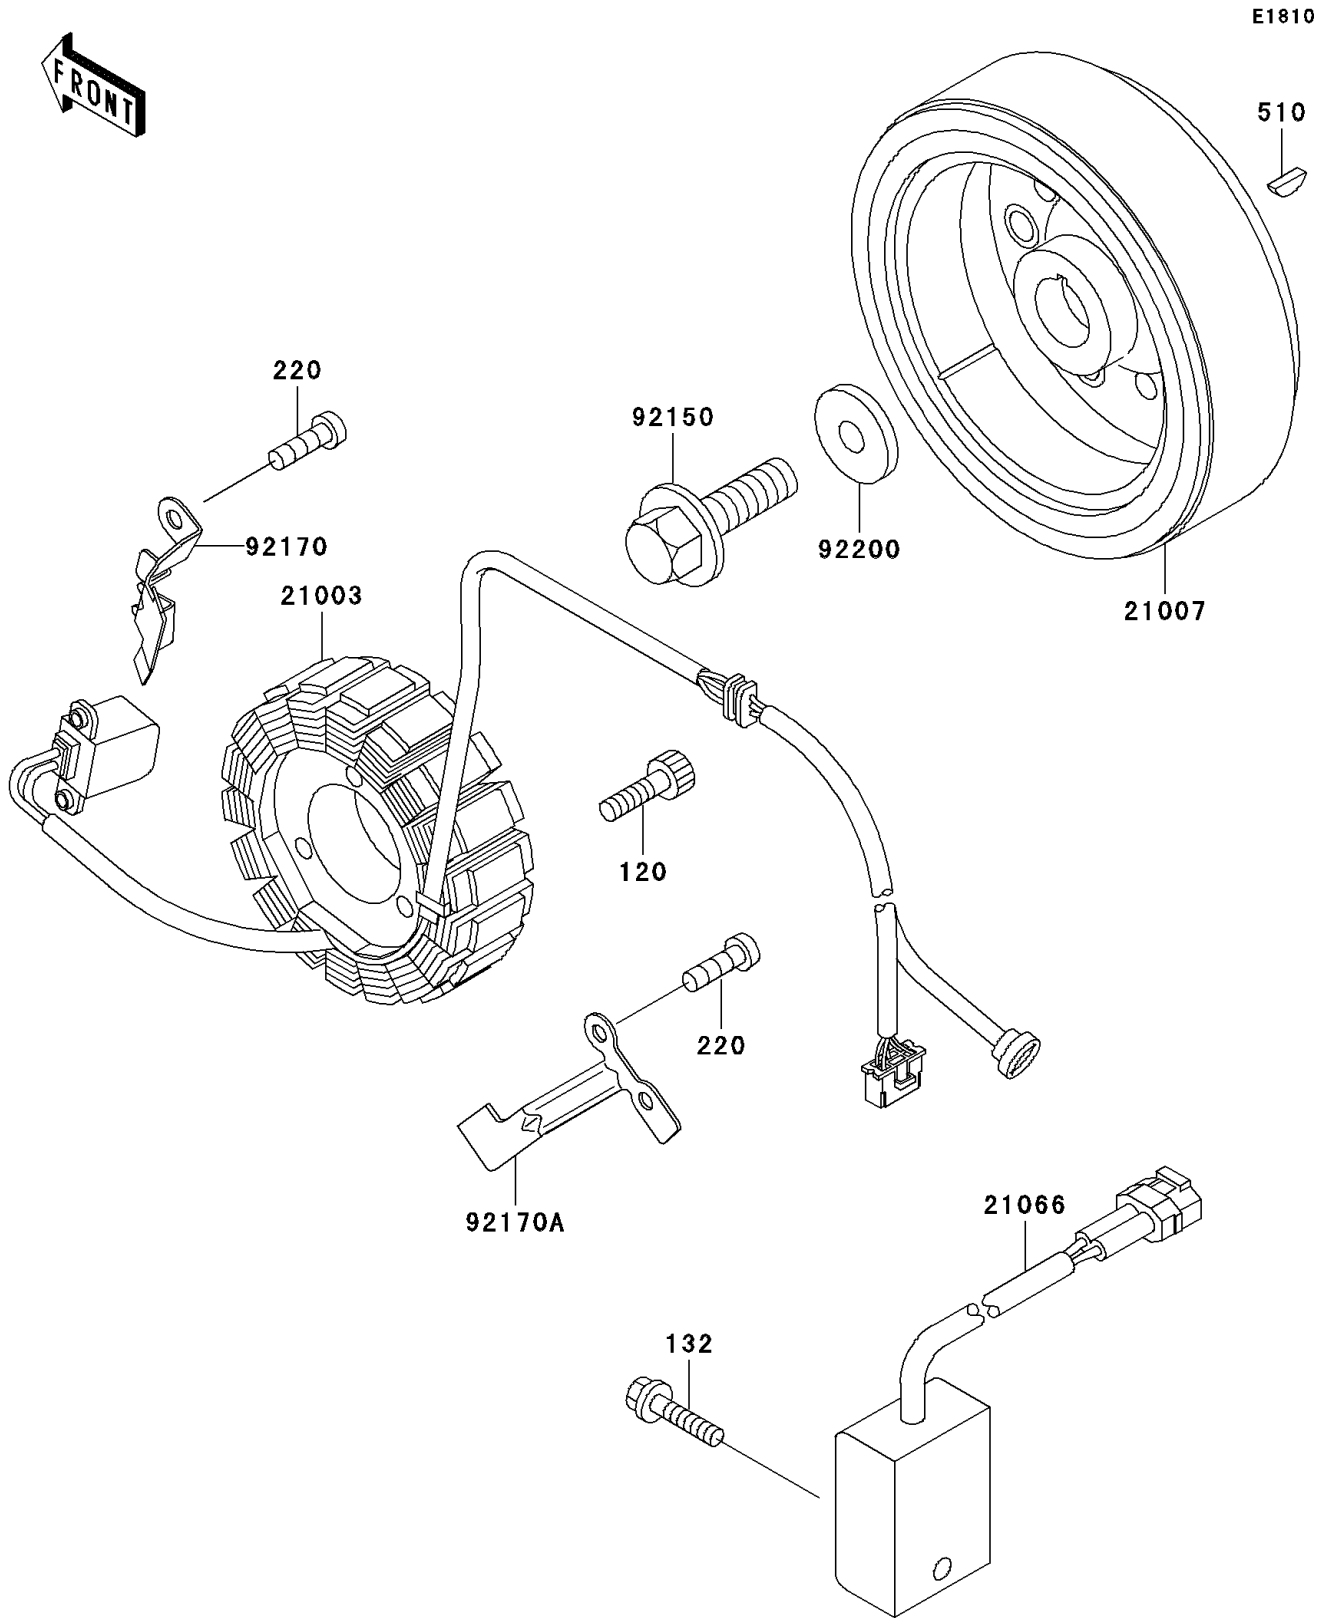

2000 KLX300R PARTS DIAGRAM

Generator

2000 KLX300R PARTS LIST

Generator

ITEM NAME	PART NUMBER	QUANTITY
BOLT-SOCKET,5X30 (Ref # 120)	120P0530	3
BOLT-FLANGED-SMALL (Ref # 132)	132J0612	1
SCREW-PAN-CROS (Ref # 220)	220B0512	4
KEY-WOODRUFF (Ref # 510)	510A3100	1
STATOR (Ref # 21003)	21003-1274	1
ROTOR,MAGNETO (Ref # 21007)	21007-1314	1
REGULATOR-VOLTAGE (Ref # 21066)	21066-1072	1
BOLT,10X32 (Ref # 92150)	92150-1134	1
CLAMP (Ref # 92170)	92170-1346	1
CLAMP (Ref # 92170A)	92170-1347	1
WASHER,10X30X4 (Ref # 92200)	92200-1185	1