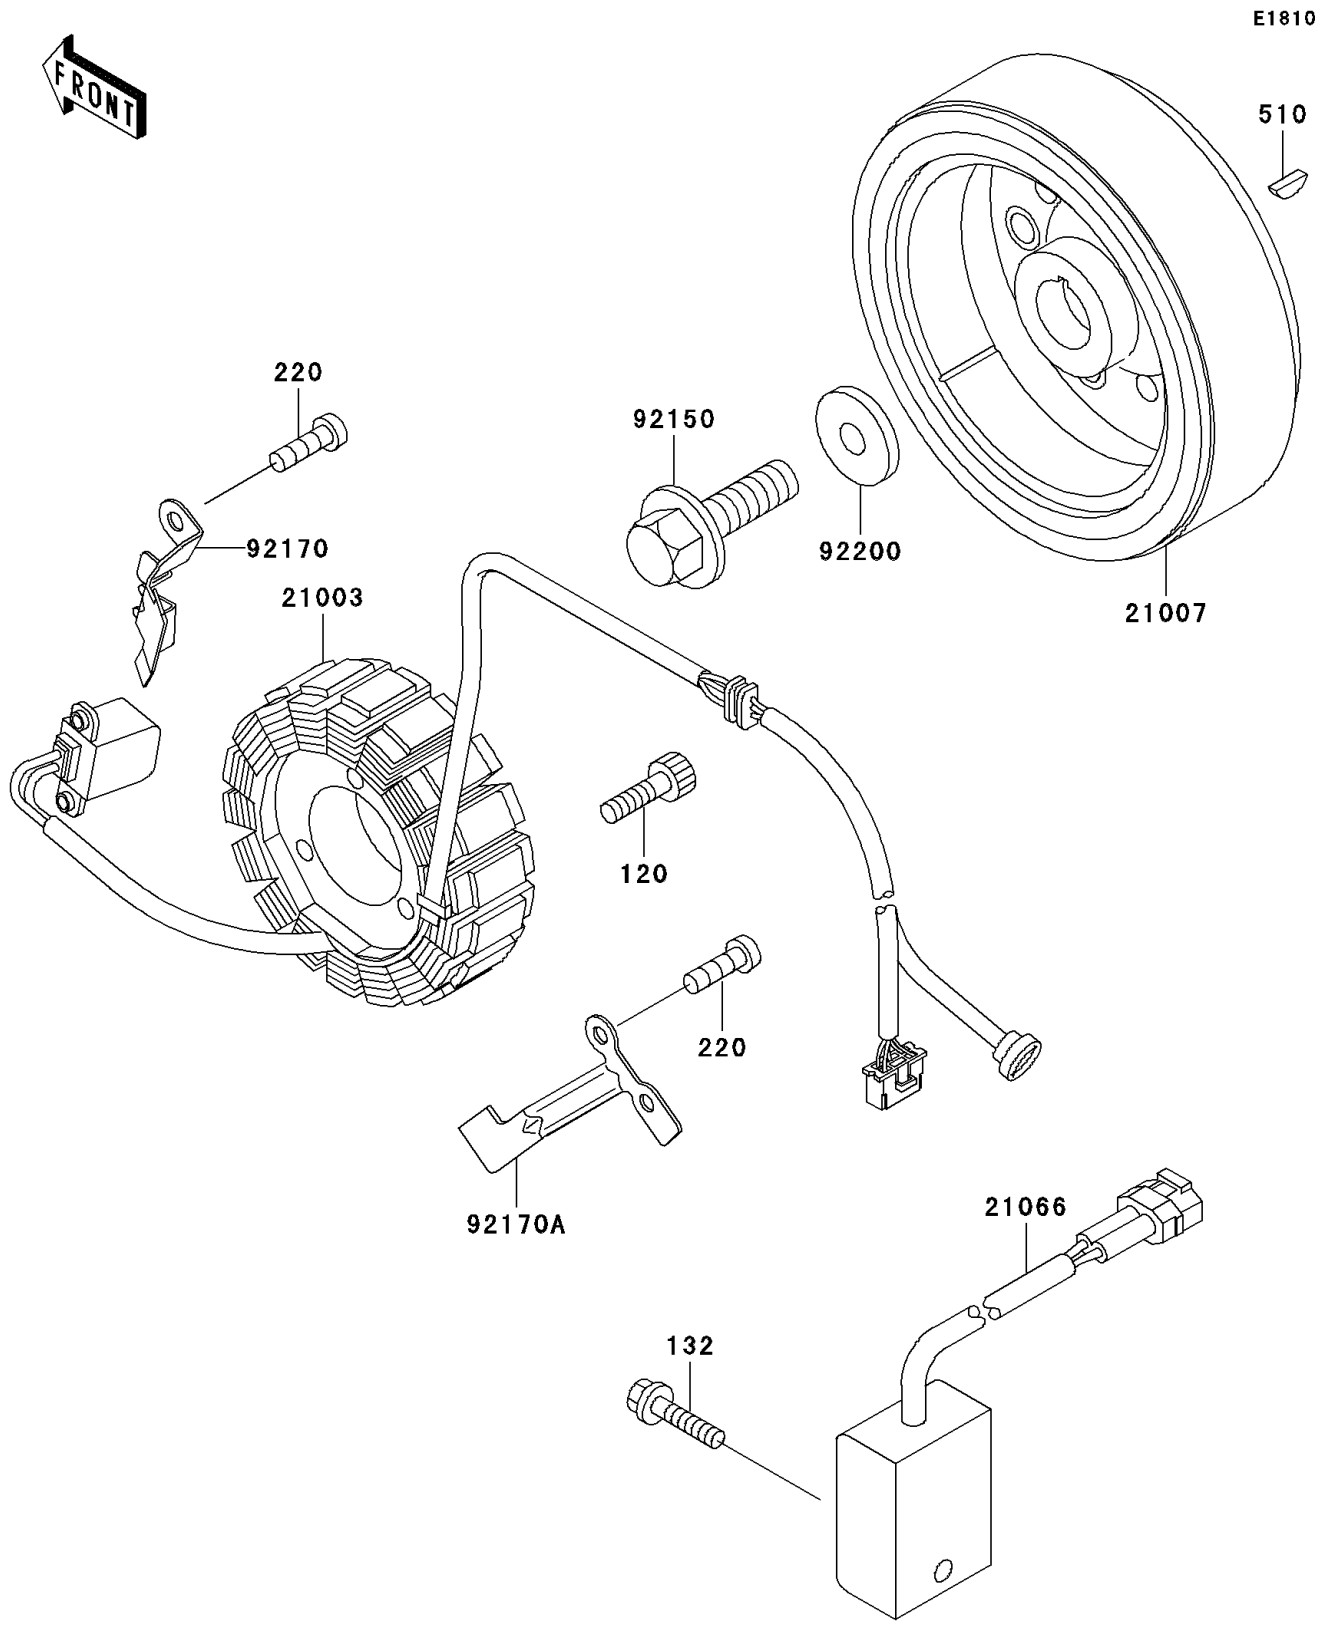

2001 KLX300R PARTS DIAGRAM

Generator

2001 KLX300R PARTS LIST

Generator

ITEM NAME	PART NUMBER	QUANTITY
BOLT-SOCKET,5X30 (Ref # 120)	120P0530	3
BOLT-FLANGED-SMALL (Ref # 132)	132J0612	1
SCREW-PAN-CROS (Ref # 220)	220B0512	4
KEY-WOODRUFF (Ref # 510)	510A3100	1
STATOR (Ref # 21003)	21003-1274	1
ROTOR,MAGNETO (Ref # 21007)	21007-1314	1
REGULATOR-VOLTAGE (Ref # 21066)	21066-1072	1
BOLT,10X32 (Ref # 92150)	92150-1134	1
CLAMP (Ref # 92170)	92170-1346	1
CLAMP (Ref # 92170A)	92170-1347	1
WASHER,10X30X4 (Ref # 92200)	92200-1185	1