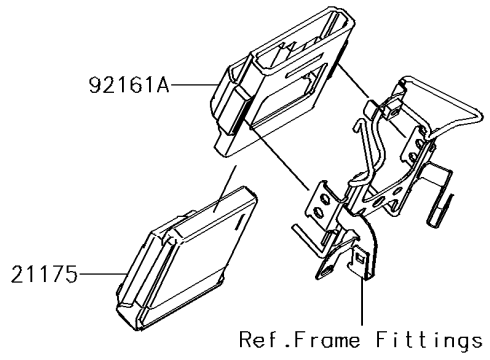

2018 KX™ 450F PARTS DIAGRAM

Fuel Injection

E1530

2018 KX™ 450F PARTS LIST

Fuel Injection

ITEM NAME	PART NUMBER	QUANTITY
CONTROL UNIT-ELECTRONIC (Ref # 21175)	21175-1181	1
SENSOR,WATER TEMP (Ref # 21176)	21176-0009	1
SENSOR,AIR TEMP (Ref # 21176A)	21176-0121	1
SENSOR,VEHICLE-DOWN (Ref # 21176B)	21176-0704	1
WIRE-LEAD,BAT. CONNECTION (Ref # 26011)	26011-0246	1
RING-O,9.5X1.9 (Ref # 92055)	92055-0016	1
BOLT,SOCKET,5X14 (Ref # 92154)	92154-0491	2
DAMPER (Ref # 92161)	92161-0951	1
DAMPER,ECU (Ref # 92161A)	92161-0976	1