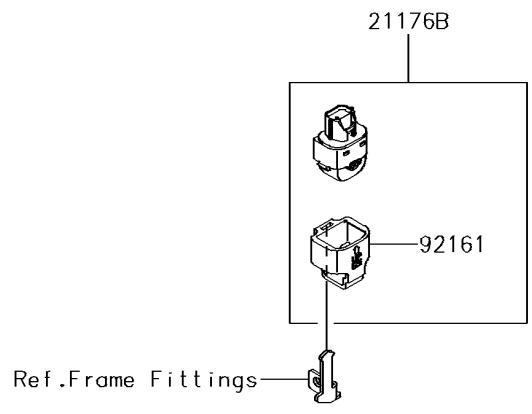

2018 KX™ 450F PARTS DIAGRAM

Fuel Injection

E1530

2018 KX™ 450F PARTS LIST

Fuel Injection

ITEM NAME	PART NUMBER	QUANTITY
CONTROL UNIT-ELECTRONIC (Ref # 21175)	21175-1181	1
SENSOR,WATER TEMP (Ref # 21176)	21176-0009	1
SENSOR,AIR TEMP (Ref # 21176A)	21176-0121	1
SENSOR,VEHICLE-DOWN (Ref # 21176B)	21176-0704	1
WIRE-LEAD,BAT. CONNECTION (Ref # 26011)	26011-0246	1
RING-O,9.5X1.9 (Ref # 92055)	92055-0016	1
BOLT,SOCKET,5X14 (Ref # 92154)	92154-0491	2
DAMPER (Ref # 92161)	92161-0951	1
DAMPER,ECU (Ref # 92161A)	92161-0976	1