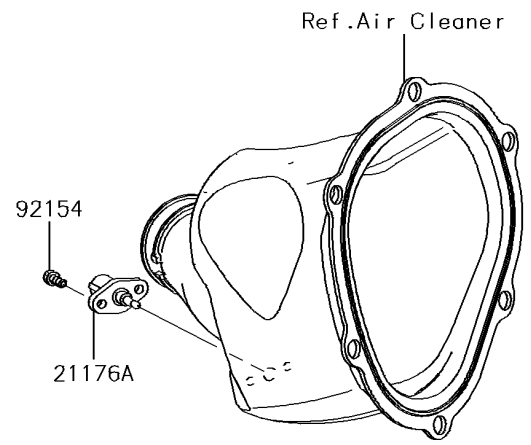

2018 KX™ 450F PARTS DIAGRAM

Fuel Injection

E1530

2018 KX™ 450F PARTS LIST

Fuel Injection

ITEM NAME	PART NUMBER	QUANTITY
CONTROL UNIT-ELECTRONIC (Ref # 21175)	21175-1181	1
SENSOR,WATER TEMP (Ref # 21176)	21176-0009	1
SENSOR,AIR TEMP (Ref # 21176A)	21176-0121	1
SENSOR,VEHICLE-DOWN (Ref # 21176B)	21176-0704	1
WIRE-LEAD,BAT. CONNECTION (Ref # 26011)	26011-0246	1
RING-O,9.5X1.9 (Ref # 92055)	92055-0016	1
BOLT,SOCKET,5X14 (Ref # 92154)	92154-0491	2
DAMPER (Ref # 92161)	92161-0951	1
DAMPER,ECU (Ref # 92161A)	92161-0976	1