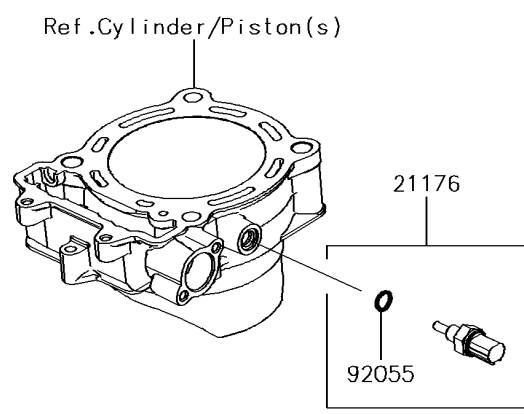

2018 KX™ 450F PARTS DIAGRAM

Fuel Injection

E1530

2018 KX™ 450F PARTS LIST

Fuel Injection

ITEM NAME	PART NUMBER	QUANTITY
CONTROL UNIT-ELECTRONIC (Ref # 21175)	21175-1181	1
SENSOR,WATER TEMP (Ref # 21176)	21176-0009	1
SENSOR,AIR TEMP (Ref # 21176A)	21176-0121	1
SENSOR,VEHICLE-DOWN (Ref # 21176B)	21176-0704	1
WIRE-LEAD,BAT. CONNECTION (Ref # 26011)	26011-0246	1
RING-O,9.5X1.9 (Ref # 92055)	92055-0016	1
BOLT,SOCKET,5X14 (Ref # 92154)	92154-0491	2
DAMPER (Ref # 92161)	92161-0951	1
DAMPER,ECU (Ref # 92161A)	92161-0976	1