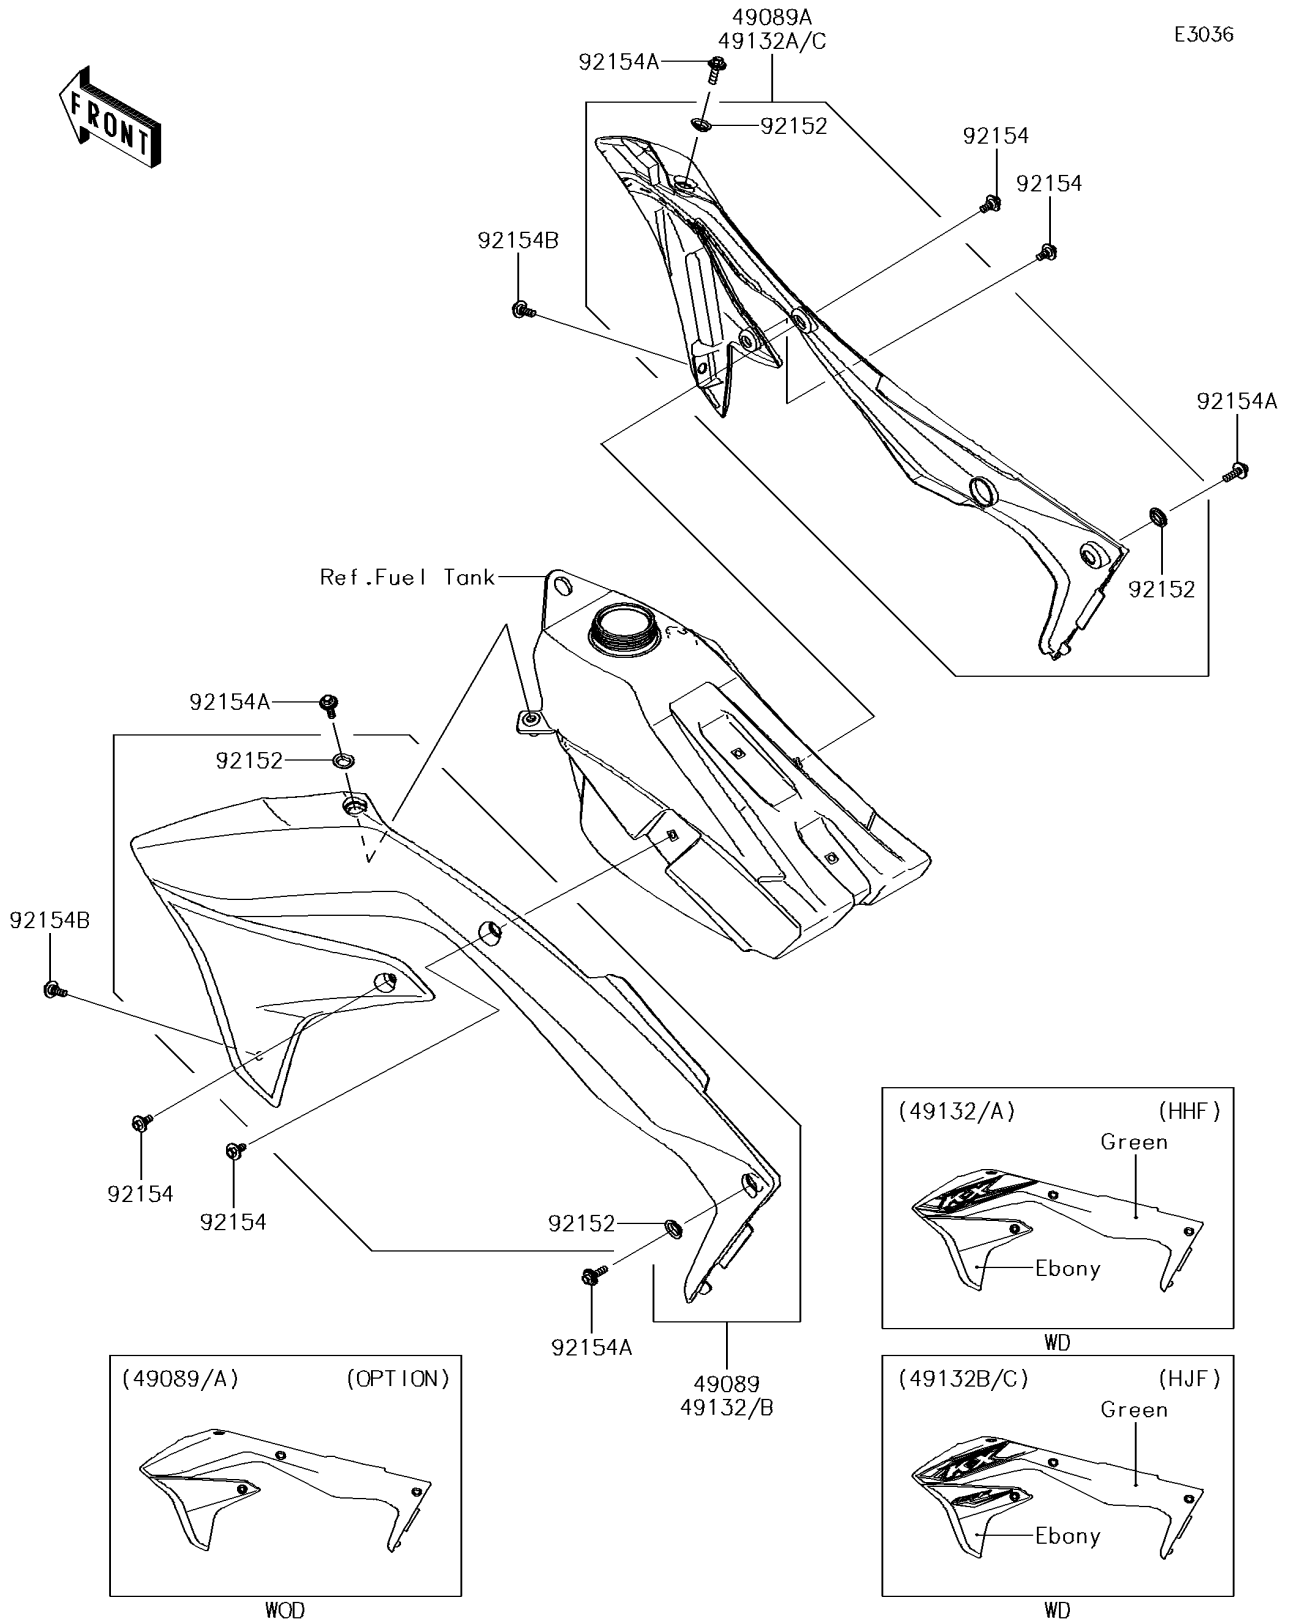

2018 KX™ 450F PARTS DIAGRAM

Engine Shrouds

2018 KX™ 450F PARTS LIST

Engine Shrouds

ITEM NAME	PART NUMBER	QUANTITY
SHROUD-ENGINE,LH,GREEN/EBONY (Ref # 49089)	49089-0879-25M	1
SHROUD-ENGINE,RH,GREEN/EBONY (Ref # 49089A)	49089-0880-25M	1
SHROUD-ENGINE,LH,L.GREEN+EBY (Ref # 49132B)	49132-5394-25M	1
SHROUD-ENGINE,RH,L.GREEN+EBY (Ref # 49132C)	49132-5395-25M	1
COLLAR (Ref # 92152)	92152-0052	4
BOLT,FLANGED,6X9 (Ref # 92154)	92154-0546	4
BOLT,FLANGED,6X20 (Ref # 92154A)	92154-1268	4
BOLT,FLANGED,6X28 (Ref # 92154B)	92154-1739	2