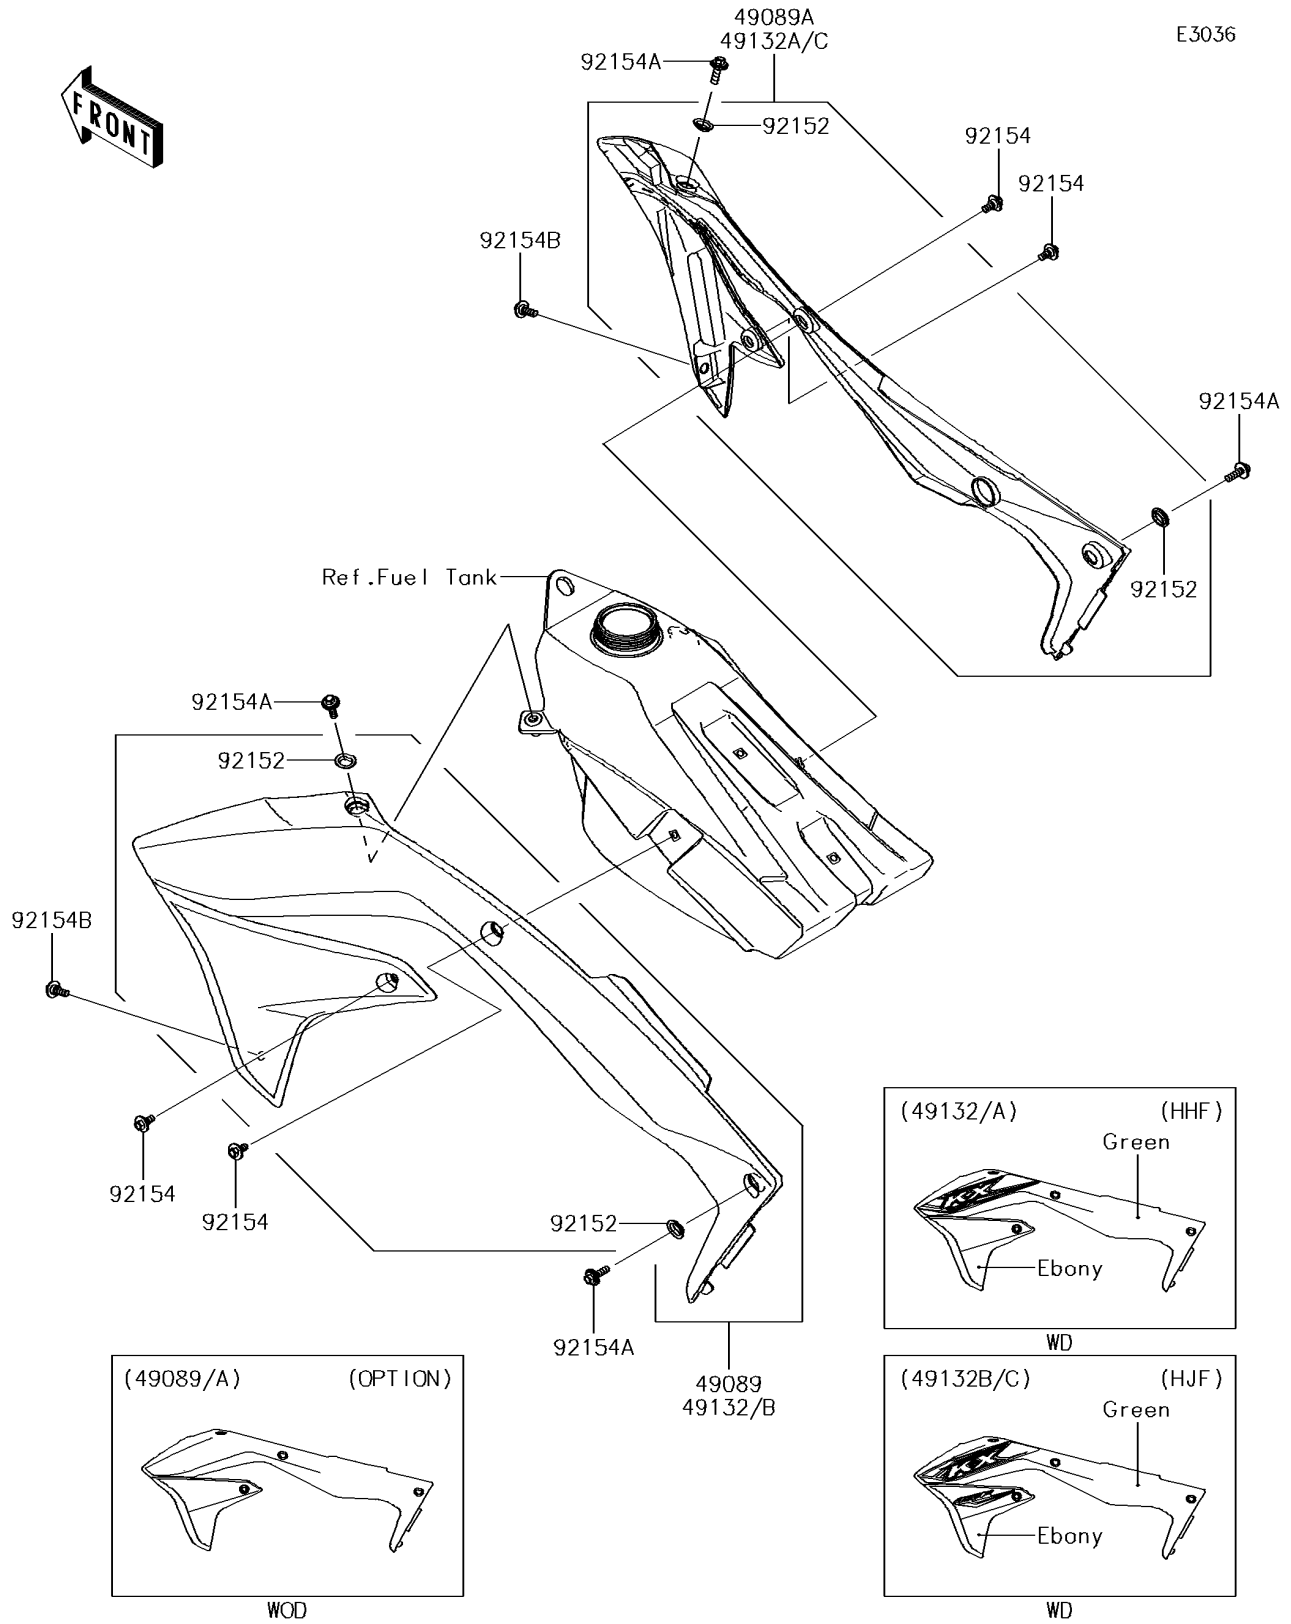

2018 KX™ 450F PARTS DIAGRAM

Engine Shrouds

2018 KX™ 450F PARTS LIST

Engine Shrouds

ITEM NAME	PART NUMBER	QUANTITY
SHROUD-ENGINE,LH,GREEN/EBONY (Ref # 49089)	49089-0879-25M	1
SHROUD-ENGINE,RH,GREEN/EBONY (Ref # 49089A)	49089-0880-25M	1
SHROUD-ENGINE,LH,L.GREEN+EBY (Ref # 49132B)	49132-5394-25M	1
SHROUD-ENGINE,RH,L.GREEN+EBY (Ref # 49132C)	49132-5395-25M	1
COLLAR (Ref # 92152)	92152-0052	4
BOLT,FLANGED,6X9 (Ref # 92154)	92154-0546	4
BOLT,FLANGED,6X20 (Ref # 92154A)	92154-1268	4
BOLT,FLANGED,6X28 (Ref # 92154B)	92154-1739	2